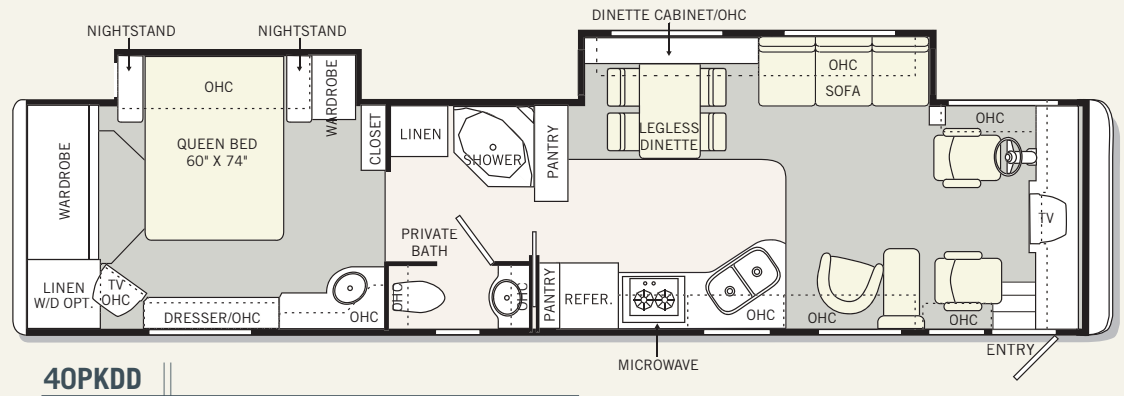

04 FLOORPLANS, CONTINUED

Each year, we work to find new ways to maximize your living area and create valuable storage space.

TILE

CARPET

Find all the latest product news and updates online: monacocoach.com