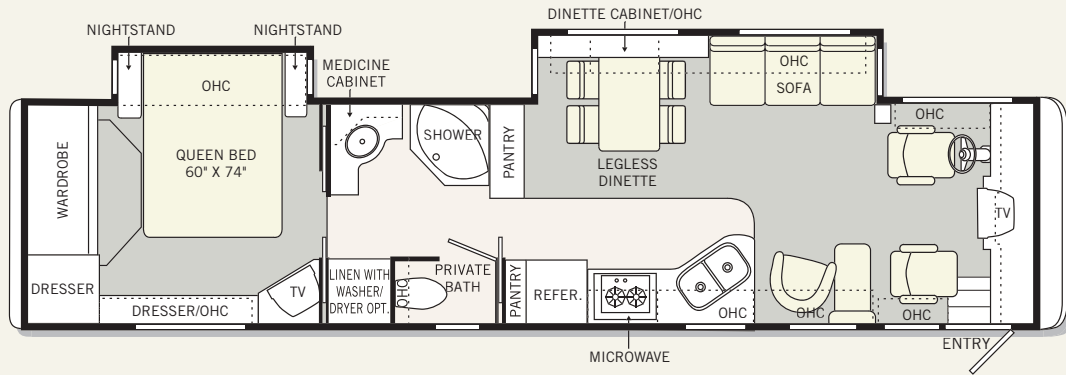

Find all the latest product news and updates online:
monacocoach.com

34PDD

36PST

38PKD

38PBDD

38PST

40PKD

**MONACO FLOORPLANS
CAN BE CUSTOMIZED WITH
MANY POPULAR OPTIONS.**