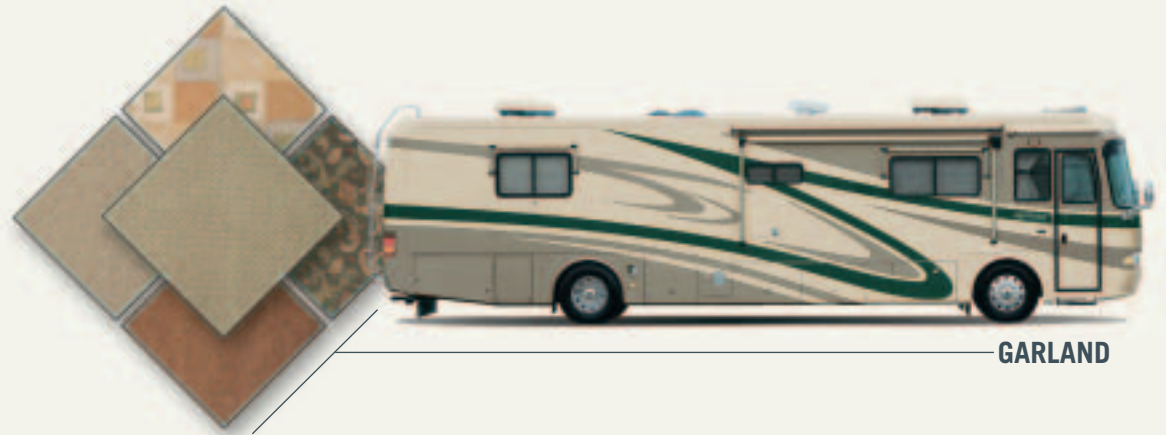

EXTERIOR COLORS, FABRICS AND WOODS

Our designers have selected exquisite color combinations for each model of the Windsor. Now, it's your turn to choose.

FABRIC SWATCHES

- A. *Sofa*
- B. *Carpet*
- C. *Bedspread*
- D. *Dinette Chairs*
- E. *Accent*

Manufactured in, not added on. 3M Scotchgard™ Carpet Stain Release is applied during the carpet manufacturing process for a higher level of protection. Dupont Teflon® soil repellent is applied to virtually all upholstery fabric during the finishing process for superior coverage.*

GARLAND