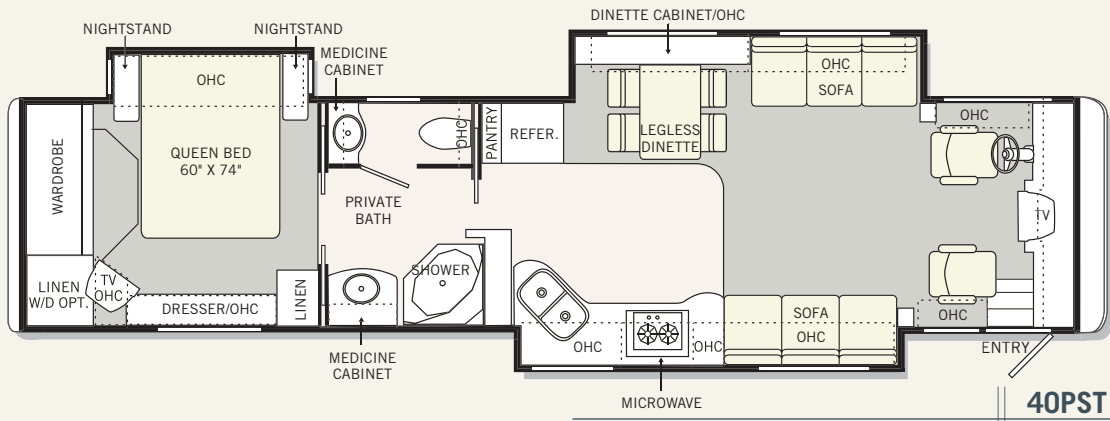

**MONACO FLOORPLANS
CAN BE CUSTOMIZED WITH
MANY POPULAR OPTIONS.**

Find all the latest product news and updates online: monacocoach.com

2004 SPECIFICATIONS

WEIGHT RATINGS (LBS.)	34PDD	36PST	38PKD	38PBDD	38PST	40PKD	40PKDD	40PBDD	40DST	40PST	40PDT	40PDQ
Gross Vehicle	37,600	37,600	37,600	37,600	37,600	37,600	37,600	37,600	37,600	37,600	37,600	37,600
Gross Combined	47,600	47,600	47,600	47,600	47,600	47,600	47,600	47,600	47,600	47,600	47,600	47,600
Front Gross Axle	14,600	14,600	14,600	14,600	14,600	14,600	14,600	14,600	14,600	14,600	14,600	14,600
Rear Gross Axle	23,000	23,000	23,000	23,000	23,000	23,000	23,000	23,000	23,000	23,000	23,000	23,000

MEASUREMENTS

Wheelbase	204"	228"	252"	252"	252"	270"	270"	270"	270"	270"	270"	270"
Overall Length	35' 8"	37' 8"	39' 8"	39' 8"	39' 8"	41' 2"	41' 2"	41' 2"	41' 2"	41' 2"	41' 2"	41' 2"
Overall Height with A/C	12'	12'	12'	12'	12'	12'	12'	12'	12'	12'	12'	12'
Interior Height	79"	79"	79"	79"	79"	79"	79"	79"	79"	79"	79"	79"
Interior Width	96"	96"	96"	96"	96"	96"	96"	96"	96"	96"	96"	96"
Exterior Width	100 1/2"	100 1/2"	100 1/2"	100 1/2"	100 1/2"	100 1/2"	100 1/2"	100 1/2"	100 1/2"	100 1/2"	100 1/2"	100 1/2"

TANK CAPACITY (GAL.) All tank capacities are estimated based upon calculations provided by the tank manufacturers and represent approximate capacities. The actual "usable capacity" may be greater or less than the estimated capacities based upon fabrication and installation of the tanks.

Water Heater	10	10	10	10	10	10	10	10	10	10	10	10
Gray Tank	60	60	60	60	60	60	60	60	60	60	60	60
Black Tank	40	40	40	40	40	40	40	40	40	40	40	40
Fresh Tank	95	95	95	95	95	95	95	95	95	95	95	95
LP Tank¹	55	55	55	55	55	55	55	55	55	55	55	55
Fuel Tank²	127	127	127	127	127	127	127	127	127	127	127	127

¹ Actual filled LP capacity is 80% of listing due to safety shut-off required on tank.

² Actual usable filled capacity is 127 gallons. Tank is actually 148 gallons max.