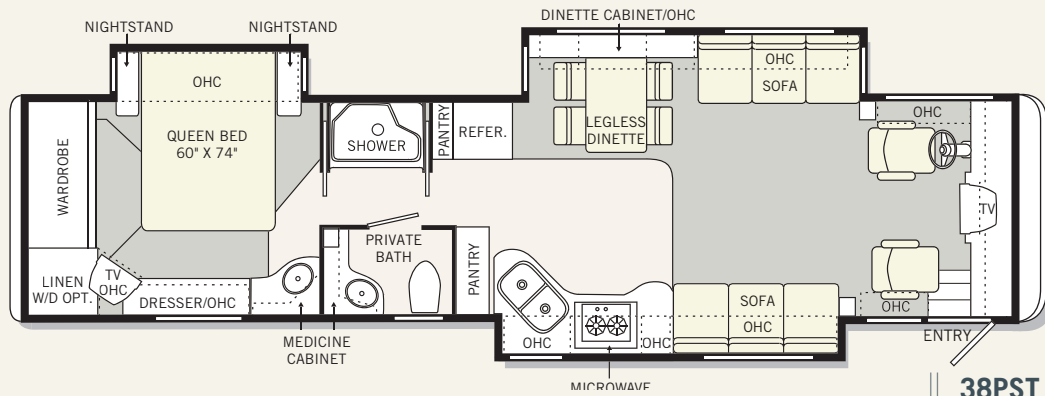

38PST

**MONACO FLOORPLANS
CAN BE CUSTOMIZED WITH
MANY POPULAR OPTIONS.**