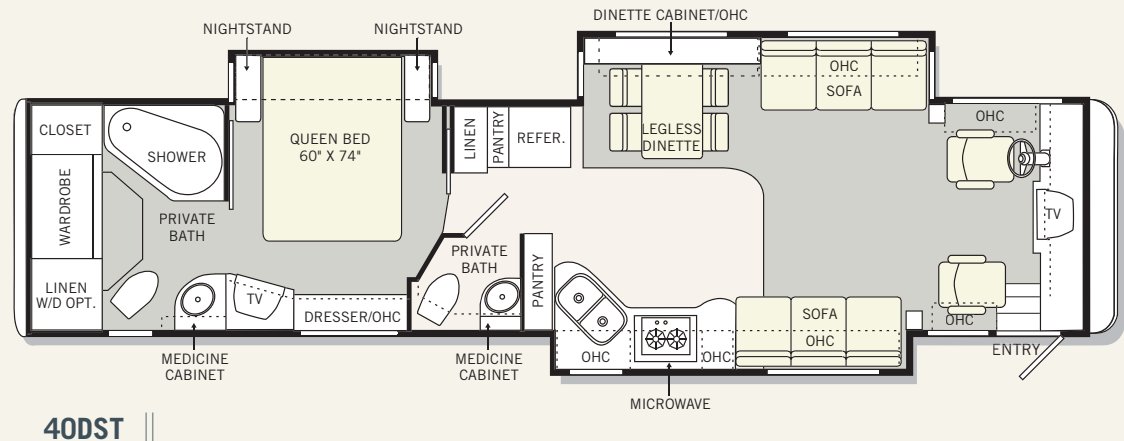

04 FLOORPLANS, CONTINUED

Each year, we work to find new ways to maximize your living area and create valuable storage space.

TILE

CARPET

Find all the latest product news and updates online: monacocoach.com