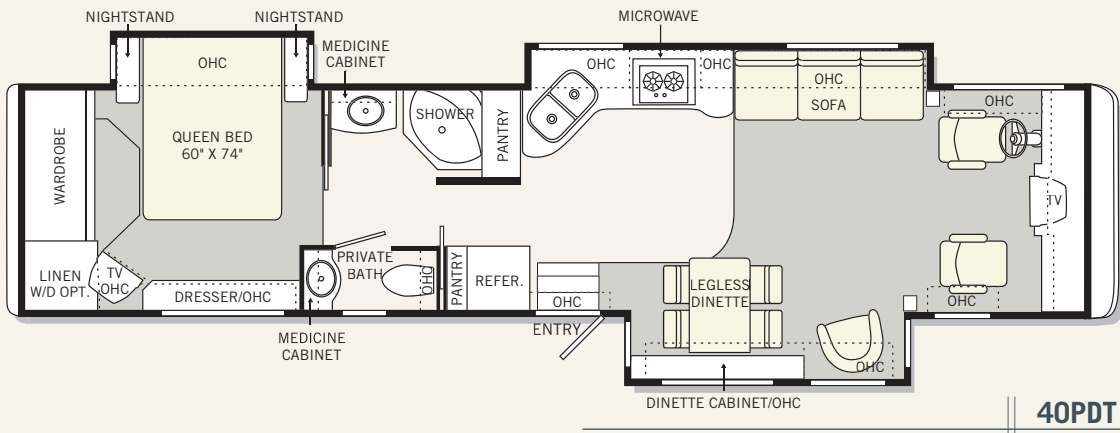

**MONACO FLOORPLANS
CAN BE CUSTOMIZED WITH
MANY POPULAR OPTIONS.**

Find all the latest product news and updates online: monacocoach.com

2004 SPECIFICATIONS

WEIGHT RATINGS (LBS.)	34PDD	36PST	38PKD	38PBDD	38PST	40PKD	40PKDD	40PBDD	40DST	40PST	40PDT	40PDQ
Gross Vehicle	37,600	37,600	37,600	37,600	37,600	37,600	37,600	37,600	37,600	37,600	37,600	37,600
Gross Combined	47,600	47,600	47,600	47,600	47,600	47,600	47,600	47,600	47,600	47,600	47,600	47,600
Front Gross Axle	14,600	14,600	14,600	14,600	14,600	14,600	14,600	14,600	14,600	14,600	14,600	14,600
Rear Gross Axle	23,000	23,000	23,000	23,000	23,000	23,000	23,000	23,000	23,000	23,000	23,000	23,000

MEASUREMENTS

Wheelbase	204"	228"	252"	252"	252"	270"	270"	270"	270"	270"	270"	270"
Overall Length	35' 8"	37' 8"	39' 8"	39' 8"	39' 8"	41' 2"	41' 2"	41' 2"	41' 2"	41' 2"	41' 2"	41' 2"
Overall Height with A/C	12'	12'	12'	12'	12'	12'	12'	12'	12'	12'	12'	12'
Interior Height	79"	79"	79"	79"	79"	79"	79"	79"	79"	79"	79"	79"
Interior Width	96"	96"	96"	96"	96"	96"	96"	96"	96"	96"	96"	96"
Exterior Width	100 1/2"	100 1/2"	100 1/2"	100 1/2"	100 1/2"	100 1/2"	100 1/2"	100 1/2"	100 1/2"	100 1/2"	100 1/2"	100 1/2"

TANK CAPACITY (GAL.) All tank capacities are estimated based upon calculations provided by the tank manufacturers and represent approximate capacities. The actual "usable capacity" may be greater or less than the estimated capacities based upon fabrication and installation of the tanks.

Water Heater	10	10	10	10	10	10	10	10	10	10	10	10
Gray Tank	60	60	60	60	60	60	60	60	60	60	60	60
Black Tank	40	40	40	40	40	40	40	40	40	40	40	40
Fresh Tank	95	95	95	95	95	95	95	95	95	95	95	95
LP Tank¹	55	55	55	55	55	55	55	55	55	55	55	55
Fuel Tank²	127	127	127	127	127	127	127	127	127	127	127	127

¹ Actual filled LP capacity is 80% of listing due to safety shut-off required on tank.

² Actual usable filled capacity is 127 gallons. Tank is actually 148 gallons max.