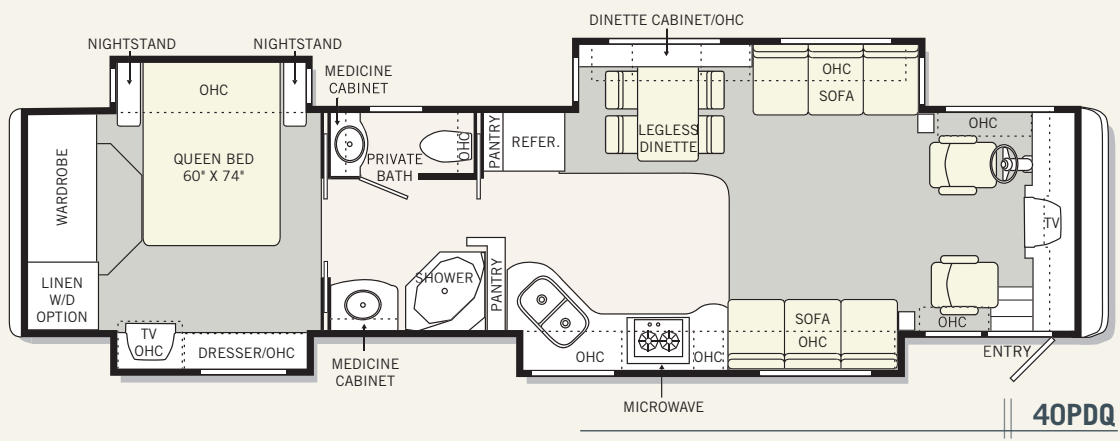

**MONACO FLOORPLANS
CAN BE CUSTOMIZED WITH
MANY POPULAR OPTIONS.**

Find all the latest product news and updates online: monacocoach.com

2004 SPECIFICATIONS

WEIGHT RATINGS (LBS.)	34PDD	36PST	38PKD	38PBDD	38PST	40PKD	40PKDD	40PBDD	40DST	40PST	40PDT	40PDQ
Gross Vehicle	37,600	37,600	37,600	37,600	37,600	37,600	37,600	37,600	37,600	37,600	37,600	37,600
Gross Combined	47,600	47,600	47,600	47,600	47,600	47,600	47,600	47,600	47,600	47,600	47,600	47,600
Front Gross Axle	14,600	14,600	14,600	14,600	14,600	14,600	14,600	14,600	14,600	14,600	14,600	14,600
Rear Gross Axle	23,000	23,000	23,000	23,000	23,000	23,000	23,000	23,000	23,000	23,000	23,000	23,000

MEASUREMENTS

Wheelbase	204"	228"	252"	252"	252"	270"	270"	270"	270"	270"	270"	270"
Overall Length	35' 8"	37' 8"	39' 8"	39' 8"	39' 8"	41' 2"	41' 2"	41' 2"	41' 2"	41' 2"	41' 2"	41' 2"
Overall Height with A/C	12'	12'	12'	12'	12'	12'	12'	12'	12'	12'	12'	12'
Interior Height	79"	79"	79"	79"	79"	79"	79"	79"	79"	79"	79"	79"
Interior Width	96"	96"	96"	96"	96"	96"	96"	96"	96"	96"	96"	96"
Exterior Width	100 1/2"	100 1/2"	100 1/2"	100 1/2"	100 1/2"	100 1/2"	100 1/2"	100 1/2"	100 1/2"	100 1/2"	100 1/2"	100 1/2"

TANK CAPACITY (GAL.) All tank capacities are estimated based upon calculations provided by the tank manufacturers and represent approximate capacities. The actual "usable capacity" may be greater or less than the estimated capacities based upon fabrication and installation of the tanks.

Water Heater	10	10	10	10	10	10	10	10	10	10	10	10
Gray Tank	60	60	60	60	60	60	60	60	60	60	60	60
Black Tank	40	40	40	40	40	40	40	40	40	40	40	40
Fresh Tank	95	95	95	95	95	95	95	95	95	95	95	95
LP Tank¹	55	55	55	55	55	55	55	55	55	55	55	55
Fuel Tank²	127	127	127	127	127	127	127	127	127	127	127	127

¹ Actual filled LP capacity is 80% of listing due to safety shut-off required on tank.

² Actual usable filled capacity is 127 gallons. Tank is actually 148 gallons max.