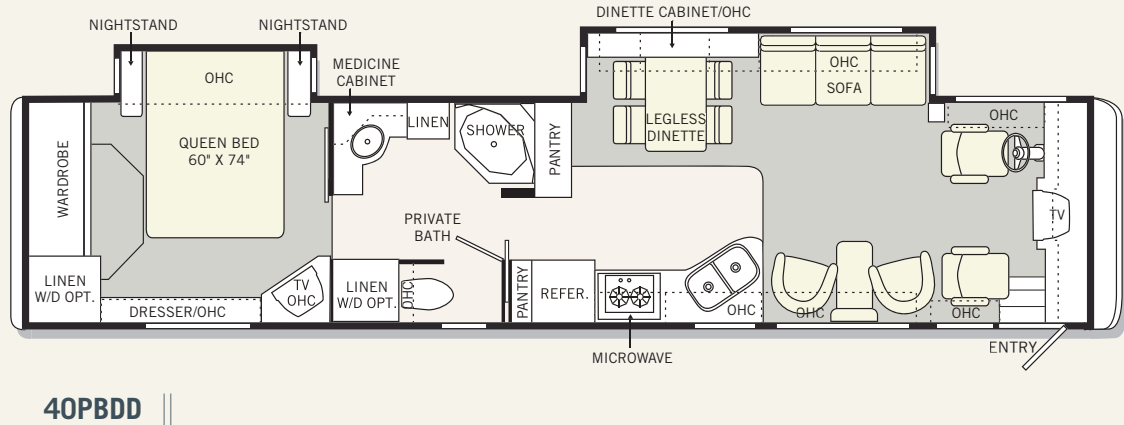

04 FLOORPLANS, CONTINUED

Each year, we work to find new ways to maximize your living area and create valuable storage space.

TILE

CARPET

Find all the latest product news and updates online: monacocoach.com