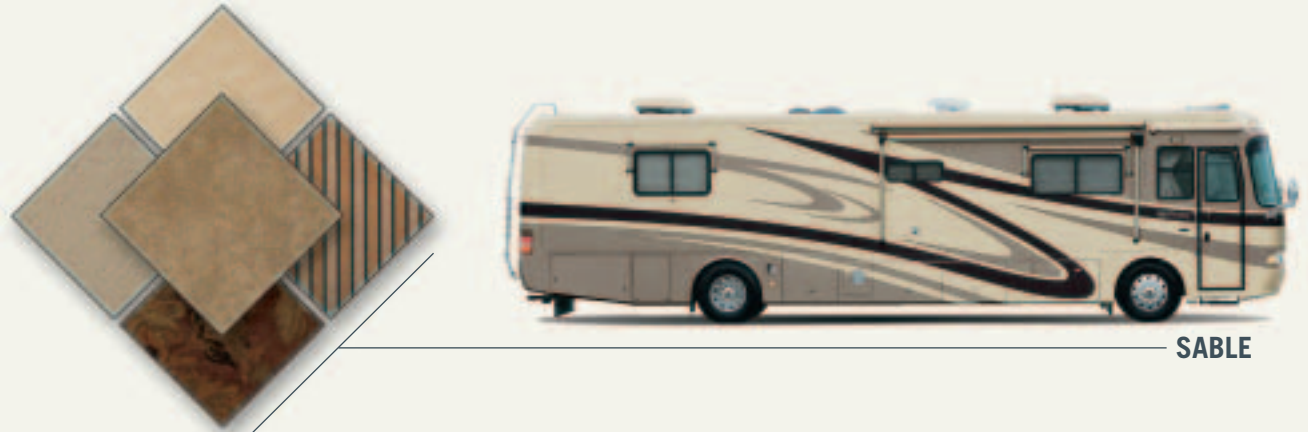

EXTERIOR COLORS, FABRICS AND WOODS

Our designers have selected exquisite color combinations for each model of the Windsor. Now, it's your turn to choose.

FABRIC SWATCHES

- A. *Sofa*
- B. *Carpet*
- C. *Bedspread*
- D. *Dinette Chairs*
- E. *Accent*

Manufactured in, not added on. 3M Scotchgard™ Carpet Stain Release is applied during the carpet manufacturing process for a higher level of protection. Dupont Teflon® soil repellent is applied to virtually all upholstery fabric during the finishing process for superior coverage.*

SABLE