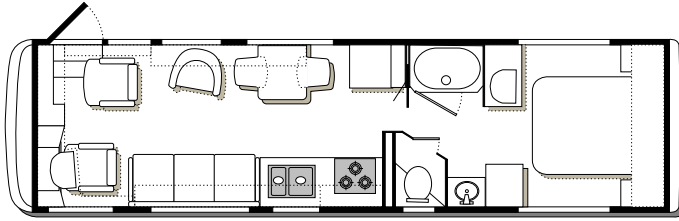

Floorplans and options for the 2001 Windsor

32 PB