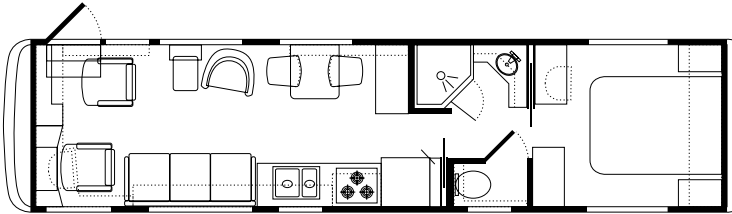

Floorplans and options for the 2001 Windsor

34 PB

34 PBS