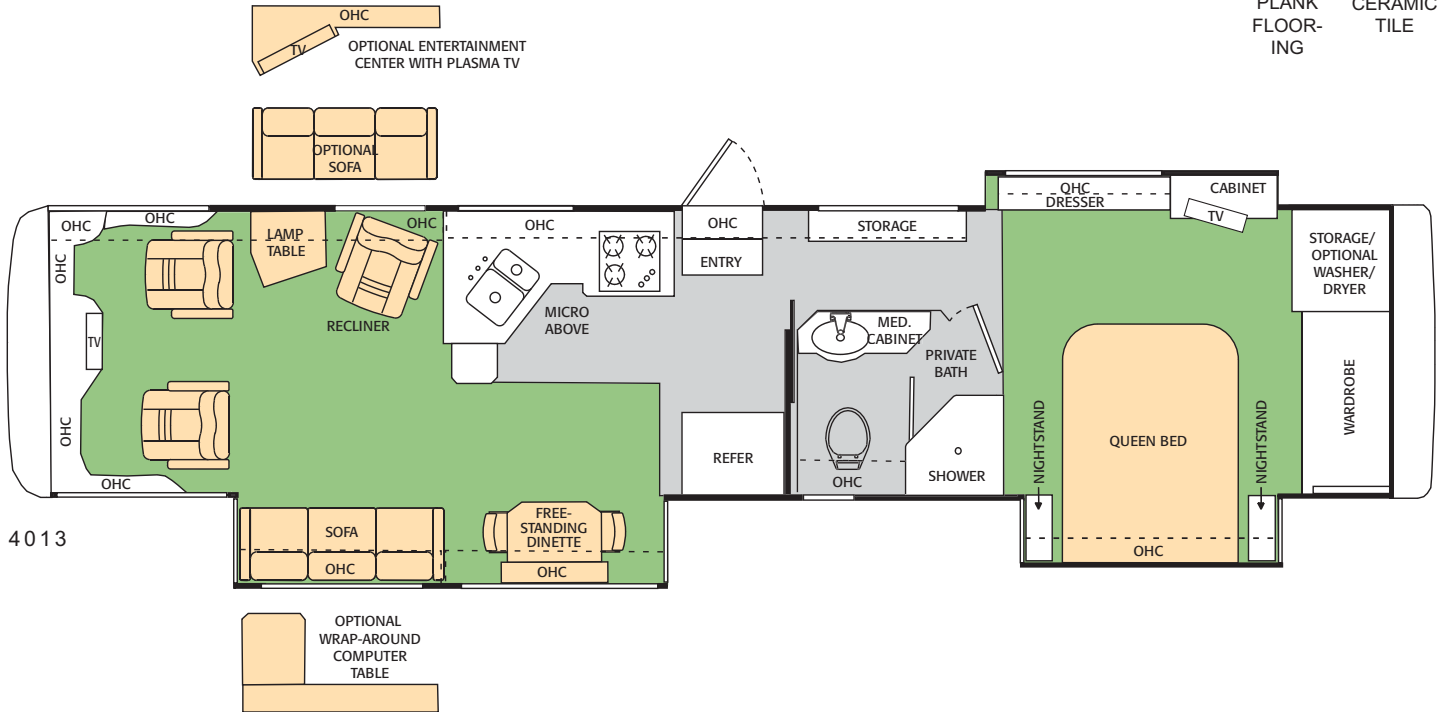

PANTHER

FLOORPLANS

IN KITCHEN AND BATH AREAS

CARPET	WOOD PLANK FLOORING	OPTIONAL CERAMIC TILE