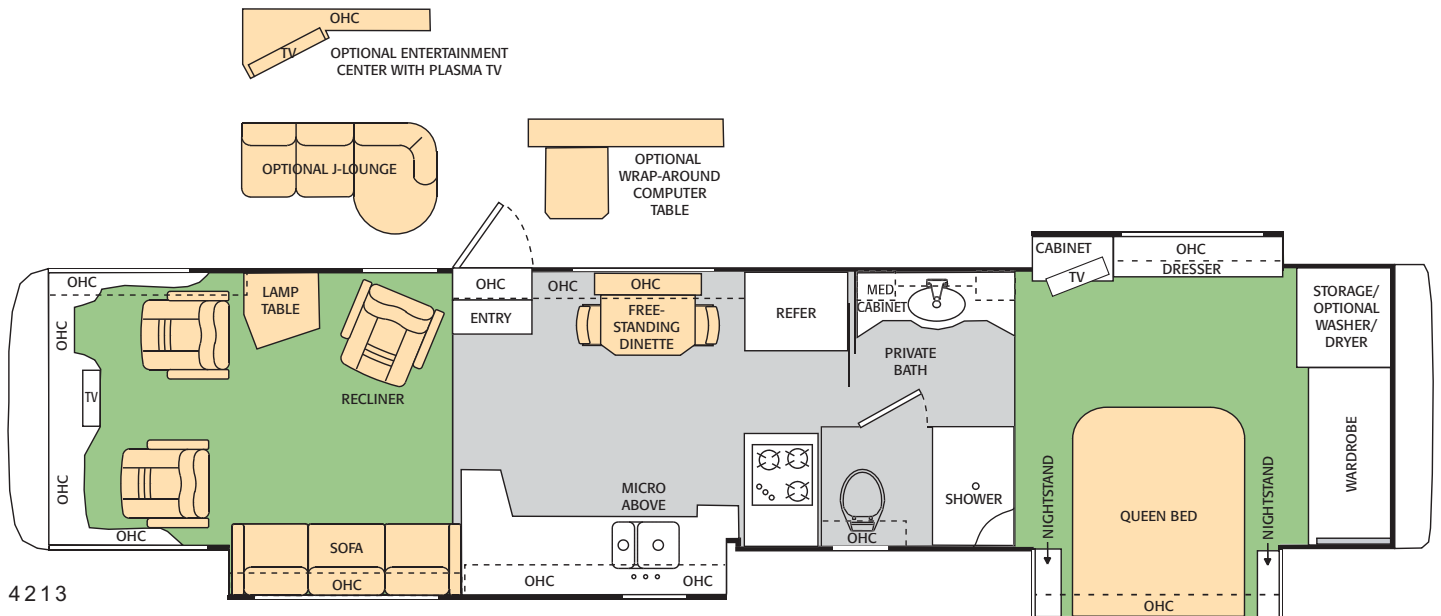

PANTHER

FLOORPLANS

IN KITCHEN AND BATH AREAS

CARPET	WOOD PLANK FLOORING	OPTIONAL CERAMIC TILE