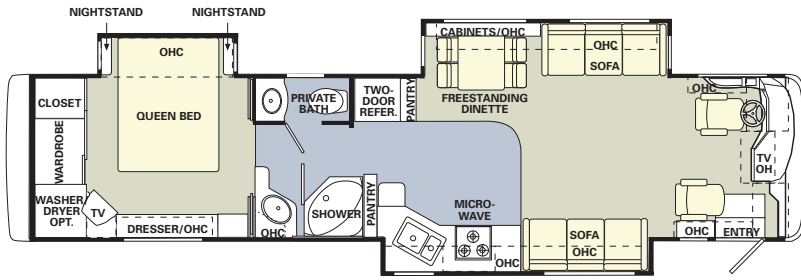

Bath Tub

Booth Dinette

Computer Table

Euro Recliner with Ottoman

Electric Sofa

ENDEAVOR FLOORPLANS

40PST

- Options Include:
- Bath Tub
 - Booth Dinette
 - Fabric Electric Sofa
 - Fabric Magic Bed Sofa
 - Hide-A-Bed Sofa
 - Easy Bed Sofa
 - J-Lounge
 - Hide-A-Bed Sofa with Air Mattress

40DST

- Options Include:
- Bath Tub
 - Booth Dinette
 - Fabric Electric Sofa
 - Fabric Magic Bed Sofa
 - Hide-A-Bed Sofa
 - Easy Bed Sofa
 - J-Lounge
 - Hide-A-Bed Sofa with Air Mattress

40PRT

- Options Include:
- Bath Tub
 - Booth Dinette
 - Fabric Electric Sofa
 - Fabric Magic Bed Sofa
 - Hide-A-Bed Sofa
 - Easy Bed Sofa
 - J-Lounge
 - Hide-A-Bed Sofa with Air Mattress