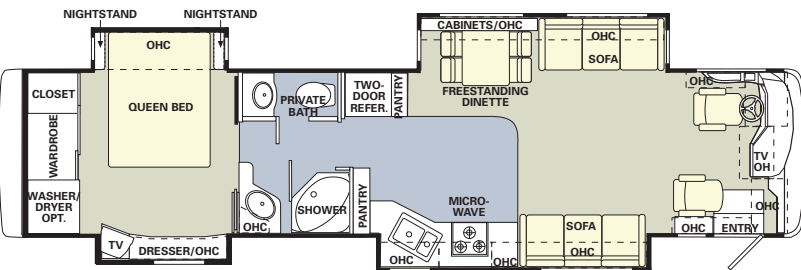

40PDQ

1. Options Include:
2. Bath Tub
   - Booth Dinette
   - Fabric Electric Sofa
   - Fabric Magic Bed Sofa
   - Hide-A-Bed Sofa
   - Easy Bed Sofa
   - J-Lounge
   - Hide-A-Bed Sofa with Air Mattress