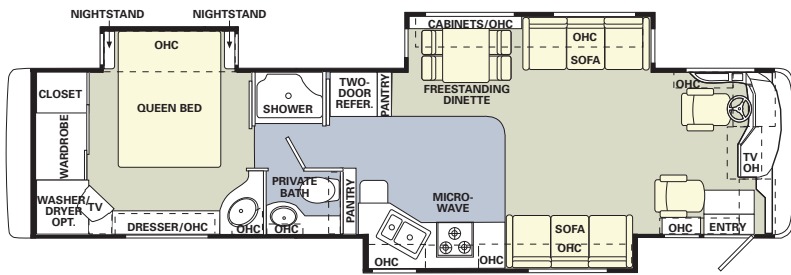

38 PBDD

- Options Include:
 Bath Tub
 Booth Dinette
 Fabric Electric Sofa
 Fabric Magic Bed Sofa
 Hide-A-Bed Sofa
 Recliner
 Euro Recliner with Ottoman
 Hide-A-Bed Sofa with Air Mattress

38 PST

- Options Include:
 Bath Tub
 Booth Dinette
 Fabric Electric Sofa
 Fabric Magic Bed Sofa
 Hide-A-Bed Sofa
 Easy Bed Sofa
 J-Lounge
 Hide-A-Bed Sofa with Air Mattress