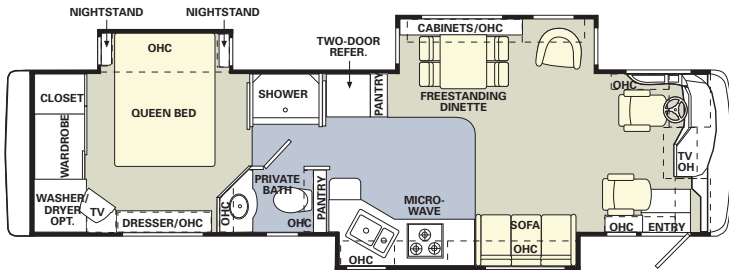

ENDEAVOR FLOORPLANS

36 PST

1. Options Include:
   Bath Tub
   Easy Bed Sofa
   J-Lounge
   Recliner
   Euro Recliner with Ottoman