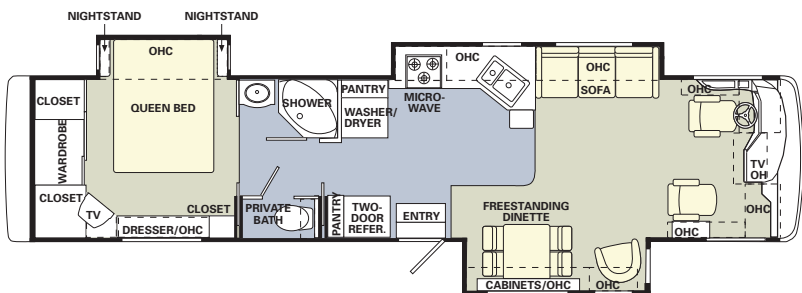

38 PBDD

- Options Include:
 Bath Tub
 Booth Dinette
 Fabric Electric Sofa
 Fabric Magic Bed Sofa
 Hide-A-Bed Sofa
 Recliner
 Euro Recliner with Ottoman
 Hide-A-Bed Sofa with Air Mattress

38 PST

- Options Include:
 Bath Tub
 Booth Dinette
 Fabric Electric Sofa
 Fabric Magic Bed Sofa
 Hide-A-Bed Sofa
 Easy Bed Sofa
 J-Lounge
 Hide-A-Bed Sofa with Air Mattress

40 PBDD

- Options Include:
 Bath Tub
 Booth Dinette
 Fabric Electric Sofa
 Fabric Magic Bed Sofa
 Hide-A-Bed Sofa
 Easy Bed Sofa
 J-Lounge
 Recliner
 Computer Table
 Hide-A-Bed Sofa with Air Mattress

40 PDT