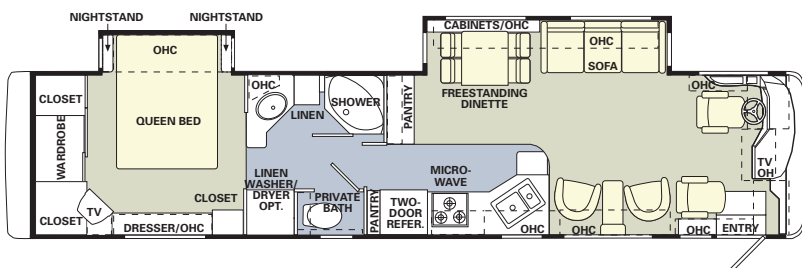

38 PBDD

- Options Include:
 Bath Tub
 Booth Dinette
 Fabric Electric Sofa
 Fabric Magic Bed Sofa
 Hide-A-Bed Sofa
 Recliner
 Euro Recliner with Ottoman
 Hide-A-Bed Sofa with Air Mattress

38 PST

- Options Include:
 Bath Tub
 Booth Dinette
 Fabric Electric Sofa
 Fabric Magic Bed Sofa
 Hide-A-Bed Sofa
 Easy Bed Sofa
 J-Lounge
 Hide-A-Bed Sofa with Air Mattress