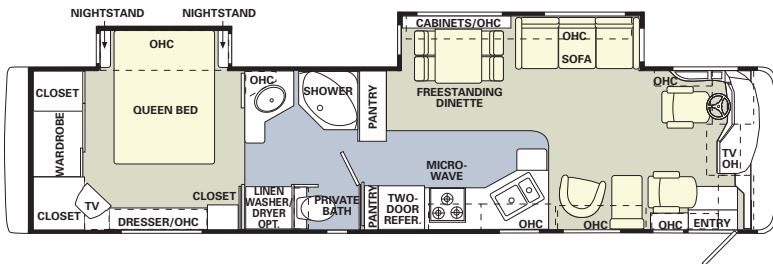

38 PBDD

- Options Include:
 Bath Tub
 Booth Dinette
 Fabric Electric Sofa
 Fabric Magic Bed Sofa
 Hide-A-Bed Sofa
 Recliner
 Euro Recliner with Ottoman
 Hide-A-Bed Sofa with Air Mattress

38 PST

- Options Include:
 Bath Tub
 Booth Dinette
 Fabric Electric Sofa
 Fabric Magic Bed Sofa
 Hide-A-Bed Sofa
 Easy Bed Sofa
 J-Lounge
 Hide-A-Bed Sofa with Air Mattress