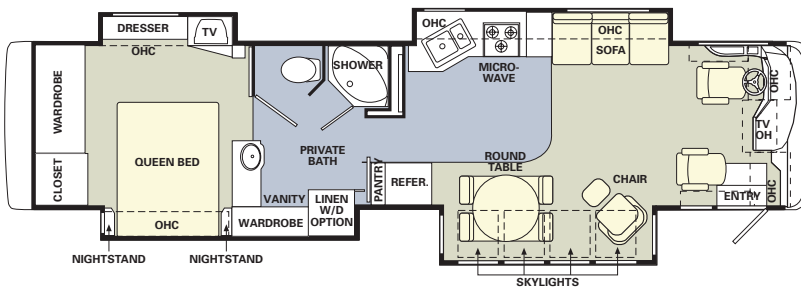

Bath Tub

Booth Dinette

Computer Table

Euro Recliner with Ottoman

Electric Sofa

ENDEAVOR FLOORPLANS

40PST

- Options Include:
- Bath Tub
 - Booth Dinette
 - Fabric Electric Sofa
 - Fabric Magic Bed Sofa
 - Hide-A-Bed Sofa
 - Easy Bed Sofa
 - J-Lounge
 - Hide-A-Bed Sofa with Air Mattress

40DST

- Options Include:
- Bath Tub
 - Booth Dinette
 - Fabric Electric Sofa
 - Fabric Magic Bed Sofa
 - Hide-A-Bed Sofa
 - Easy Bed Sofa
 - J-Lounge
 - Hide-A-Bed Sofa with Air Mattress

40PRT

- Options Include:
- Bath Tub
 - Booth Dinette
 - Fabric Electric Sofa
 - Fabric Magic Bed Sofa
 - Hide-A-Bed Sofa
 - Easy Bed Sofa
 - J-Lounge
 - Hide-A-Bed Sofa with Air Mattress