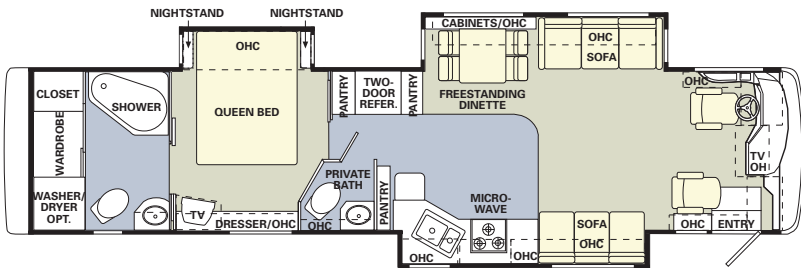

Bath Tub

Booth Dinette

Computer Table

Euro Recliner with Ottoman

Electric Sofa

ENDEAVOR FLOORPLANS

40PST

- Options Include:
- Bath Tub
 - Booth Dinette
 - Fabric Electric Sofa
 - Fabric Magic Bed Sofa
 - Hide-A-Bed Sofa
 - Easy Bed Sofa
 - J-Lounge
 - Hide-A-Bed Sofa with Air Mattress

40DST

- Options Include:
- Bath Tub
 - Booth Dinette
 - Fabric Electric Sofa
 - Fabric Magic Bed Sofa
 - Hide-A-Bed Sofa
 - Easy Bed Sofa
 - J-Lounge
 - Hide-A-Bed Sofa with Air Mattress

40PRT

- Options Include:
- Bath Tub
 - Booth Dinette
 - Fabric Electric Sofa
 - Fabric Magic Bed Sofa
 - Hide-A-Bed Sofa
 - Easy Bed Sofa
 - J-Lounge
 - Hide-A-Bed Sofa with Air Mattress