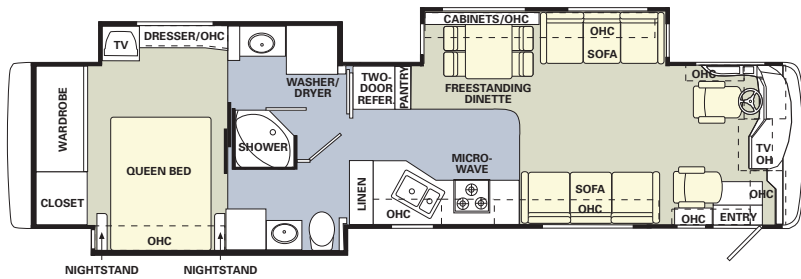

Bath Tub

Booth Dinette

Computer Table

Euro Recliner with Ottoman

Electric Sofa

ENDEAVOR FLOORPLANS

40PST

- Options Include:
- Bath Tub
 - Booth Dinette
 - Fabric Electric Sofa
 - Fabric Magic Bed Sofa
 - Hide-A-Bed Sofa
 - Easy Bed Sofa
 - J-Lounge
 - Hide-A-Bed Sofa with Air Mattress

40DST

- Options Include:
- Bath Tub
 - Booth Dinette
 - Fabric Electric Sofa
 - Fabric Magic Bed Sofa
 - Hide-A-Bed Sofa
 - Easy Bed Sofa
 - J-Lounge
 - Hide-A-Bed Sofa with Air Mattress

40PRT

- Options Include:
- Bath Tub
 - Booth Dinette
 - Fabric Electric Sofa
 - Fabric Magic Bed Sofa
 - Hide-A-Bed Sofa
 - Easy Bed Sofa
 - J-Lounge
 - Hide-A-Bed Sofa with Air Mattress