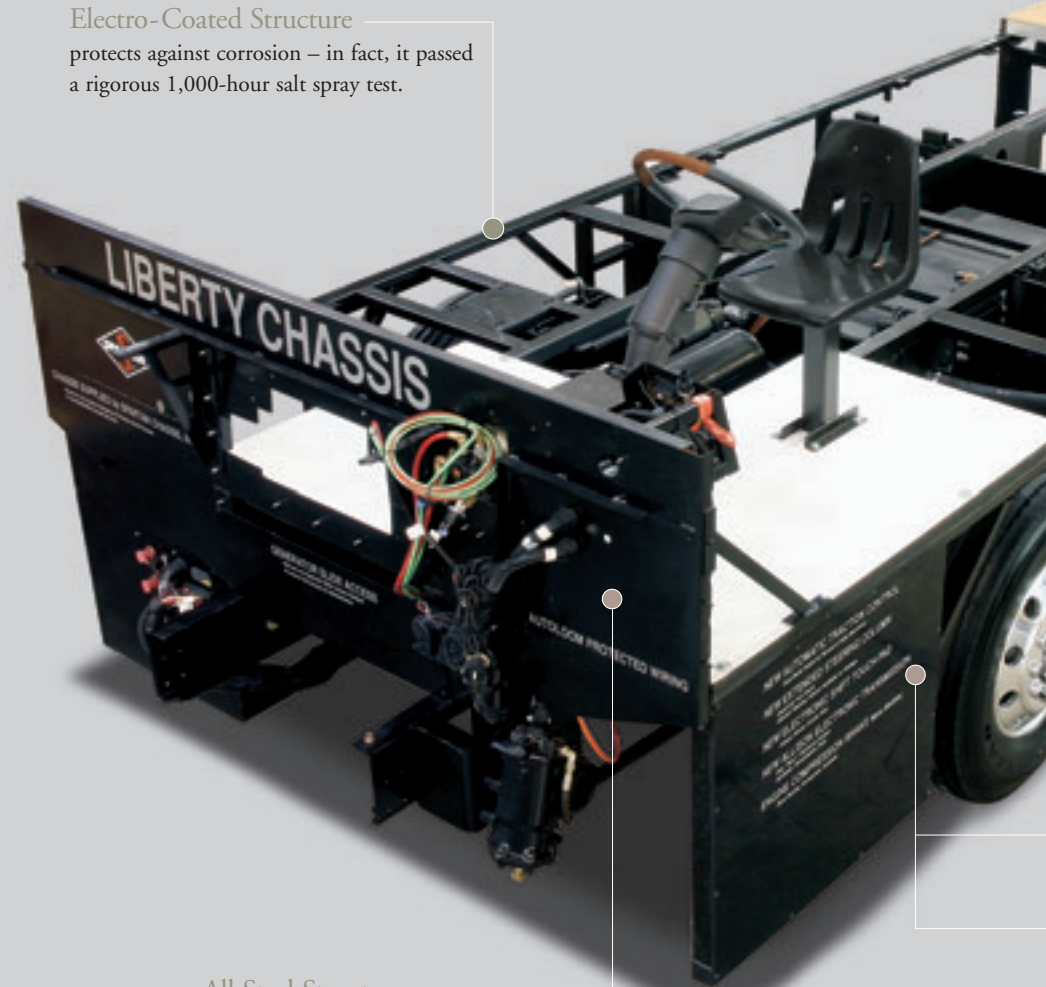

That's how little vibration was created.

The secret is the strong, rigid frame that strengthens the integrity of the driving platform. Complemented by a high-performance diesel engine, it creates an extremely smooth driving experience. It's been confirmed by President Jefferson himself.

Huge 15,000 lbs. Towing Capacity
easily tows your favorite vehicle.

Automatic Traction Control (ATC)
improves traction if the coach is on a slippery surface.

Laminated
Storage Liners
are made of a durable,
fiberglass-reinforced plastic
to stay clean and neat.