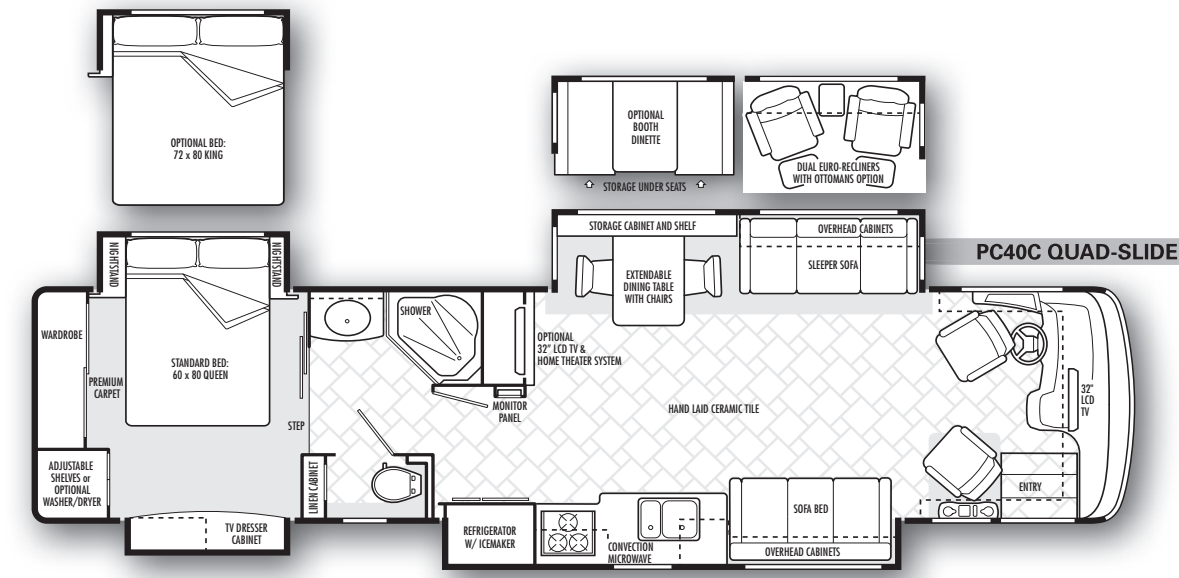

FLOOR PLANS

EXTERIORS

Golden Kanaloa

Hilo Brandy

Island Taro

www.nationalrv.com
 3411 N. Perris Blvd
 Perris, CA 92571
 1.800.322.6007

©2007 by National RV, Inc.
 All information, illustrations and specifications in this publication are valid at time of printing. National RV reserves the right to make changes at any time, without notice, to any equipment, specifications, features, options, packages or models depicted in this brochure.
 6307PCV1