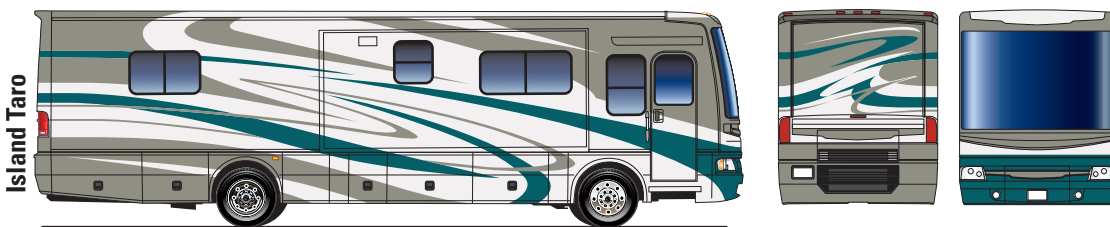

FLOOR PLANS

EXTERIORS

Golden Kanaloa

Hilo Brandy

Island Taro

www.nationalrv.com
 3411 N. Perris Blvd
 Perris, CA 92571
 1.800.322.6007

©2007 by National RV, Inc.
 All information, illustrations and specifications in this publication are valid at time of printing. National RV reserves the right to make changes at any time, without notice, to any equipment, specifications, features, options, packages or models depicted in this brochure.
 6307PCV1