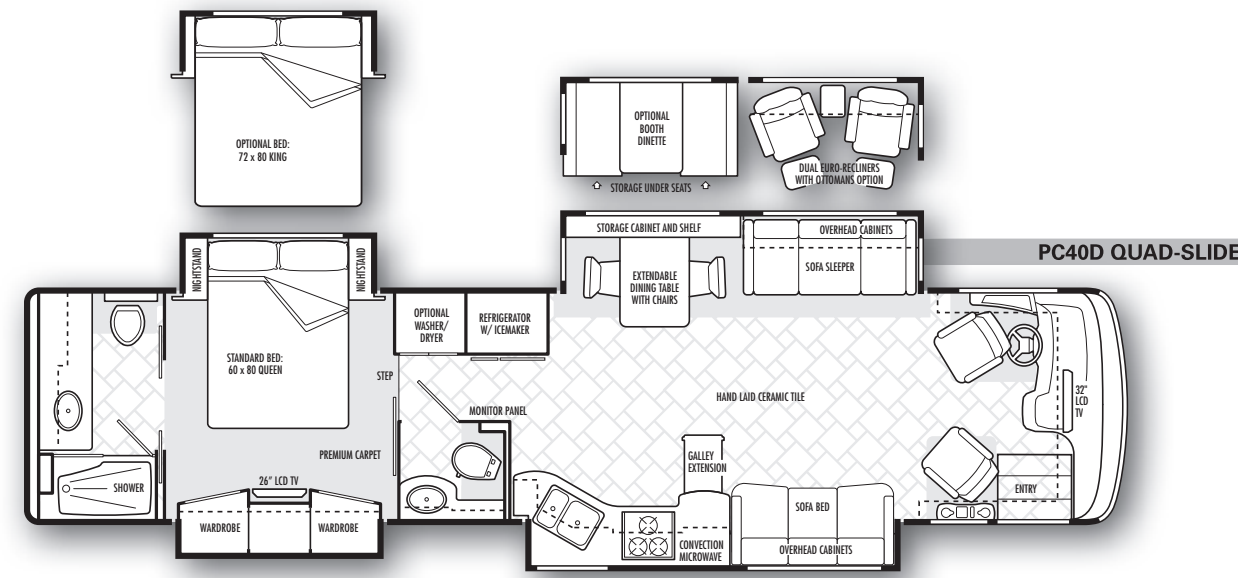

FLOOR PLANS

EXTERIORS

Golden Kanaloa

Hilo Brandy

Island Taro

www.nationalrv.com
 3411 N. Perris Blvd
 Perris, CA 92571
 1.800.322.6007

©2007 by National RV, Inc.
 All information, illustrations and specifications in this publication are valid at time of printing. National RV reserves the right to make changes at any time, without notice, to any equipment, specifications, features, options, packages or models depicted in this brochure.
 6307PCV1