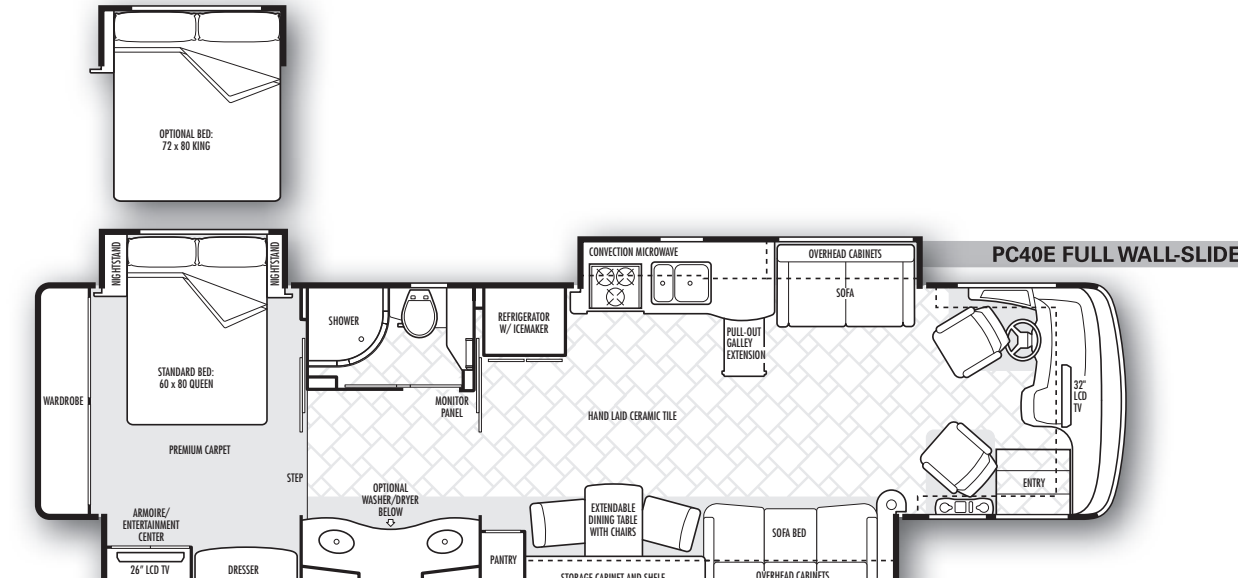

FLOOR PLANS

EXTERIORS

Golden Kanaloa

Hilo Brandy

Island Taro

www.nationalrv.com
 3411 N. Perris Blvd
 Perris, CA 92571
 1.800.322.6007

©2007 by National RV, Inc.
 All information, illustrations and specifications in this publication are valid at time of printing. National RV reserves the right to make changes at any time, without notice, to any equipment, specifications, features, options, packages or models depicted in this brochure.
 6307PCV1