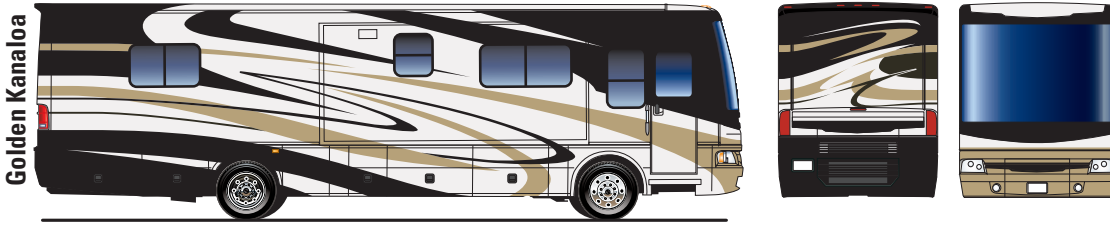

FLOOR PLANS

EXTERIORS

Golden Kanaloa

Hilo Brandy

Island Taro

www.nationalrv.com
 3411 N. Perris Blvd
 Perris, CA 92571
 1.800.322.6007

©2007 by National RV, Inc.
 All information, illustrations and specifications in this publication are valid at time of printing. National RV reserves the right to make changes at any time, without notice, to any equipment, specifications, features, options, packages or models depicted in this brochure.
 6307PCV1