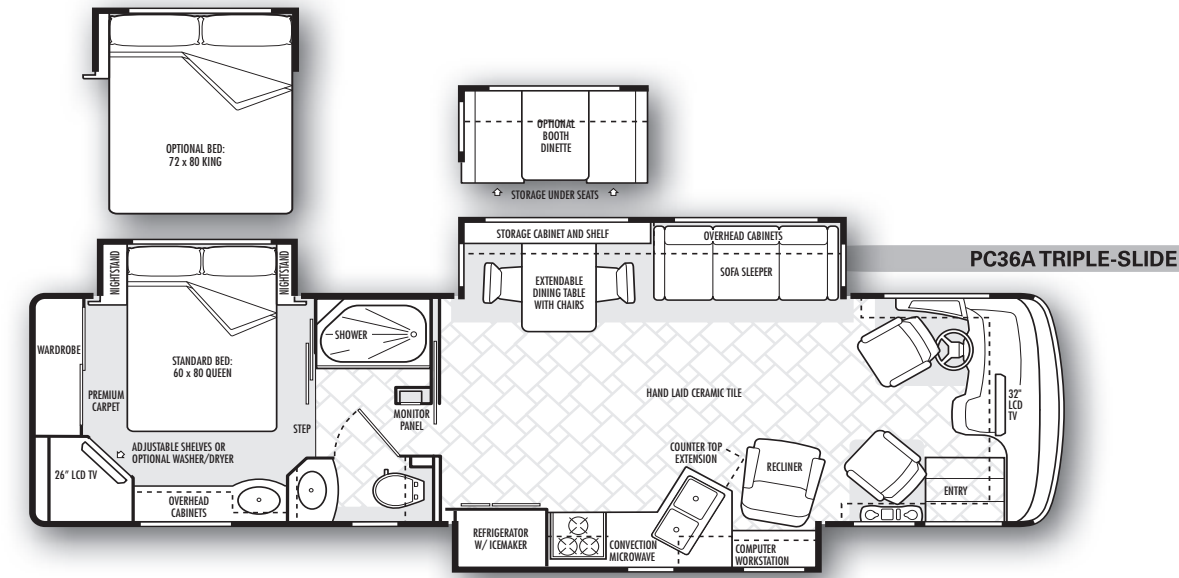

FLOOR PLANS

EXTERIORS

Golden Kanaloa

Hilo Brandy

Island Taro

www.nationalrv.com
 3411 N. Perris Blvd
 Perris, CA 92571
 1.800.322.6007

©2007 by National RV, Inc.
 All information, illustrations and specifications in this publication are valid at time of printing. National RV reserves the right to make changes at any time, without notice, to any equipment, specifications, features, options, packages or models depicted in this brochure.
 6307PCV1