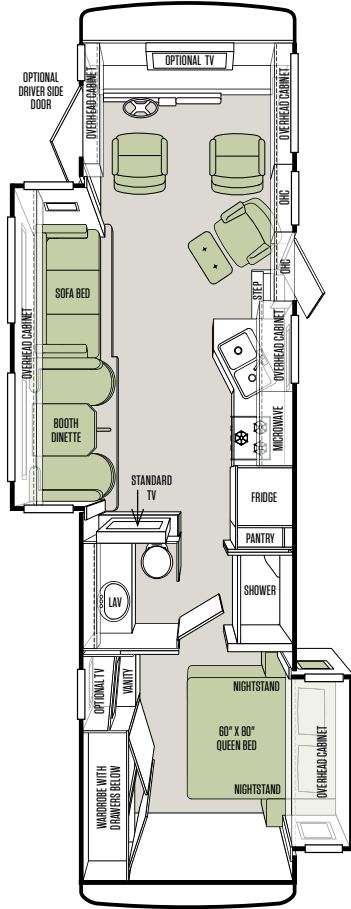

FLOOR PLANS

30 GA

32 CA

34 TGA

35 QBA

36 LA

AVAILABLE OPTIONS