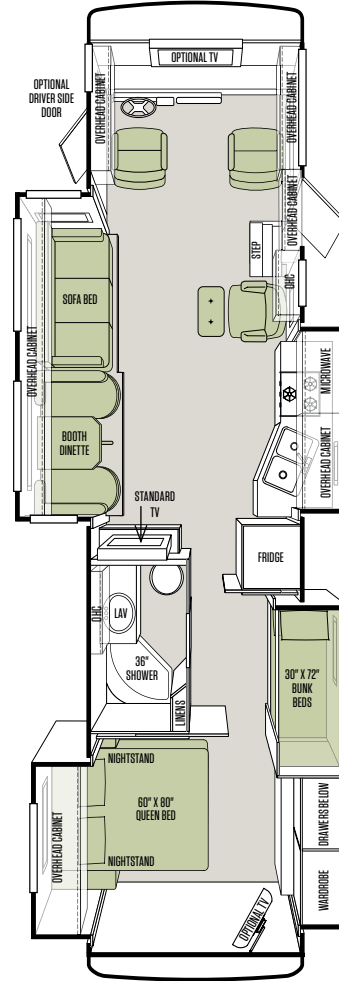

FLOOR PLANS

30 GA

32 CA

34 TGA

35 QBA

36 LA

AVAILABLE OPTIONS

NEW FLOOR PLAN

31 SA

FIREPLACE BELOW TV  
IN ENTERTAINMENT  
CENTER

RECLINER WITH OTTOMAN  
& SOFA/SLEEPER

COCKPIT

OPTIONAL FIREPLACE BELOW MIDSECTION TV (36 LA)

DRIVER/PASSENGER SEATS