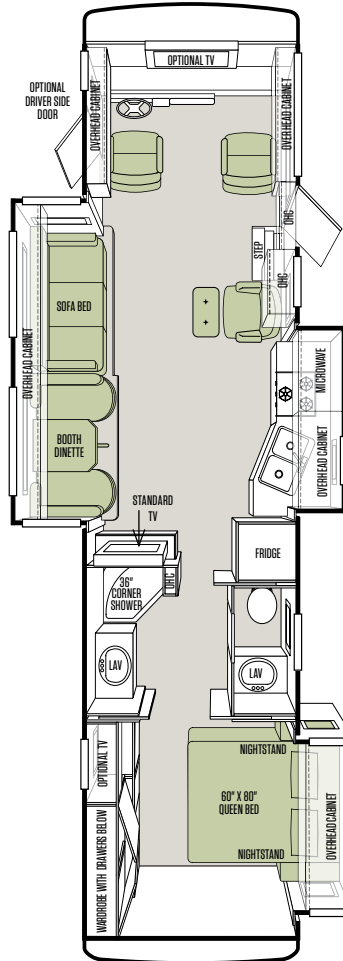

FLOOR PLANS

30 GA

32 CA

34 TGA

35 QBA

36 LA

AVAILABLE OPTIONS

NEW FLOOR PLAN

31 SA

FIREPLACE BELOW TV  
IN ENTERTAINMENT  
CENTER

RECLINER WITH OTTOMAN  
& SOFA/SLEEPER

COCKPIT

OPTIONAL FIREPLACE BELOW MIDSECTION TV (36 LA)

DRIVER/PASSENGER SEATS