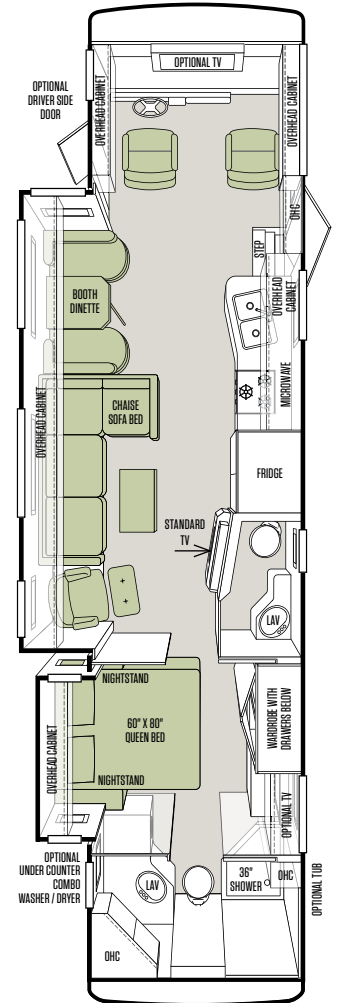

FLOOR PLANS

30 GA

32 CA

34 TGA

35 QBA

36 LA

AVAILABLE OPTIONS

NEW FLOOR PLAN

31 SA

FIREPLACE BELOW TV  
IN ENTERTAINMENT  
CENTER

RECLINER WITH OTTOMAN  
& SOFA/SLEEPER

COCKPIT

OPTIONAL FIREPLACE BELOW MIDSECTION TV (36 LA)

DRIVER/PASSENGER SEATS