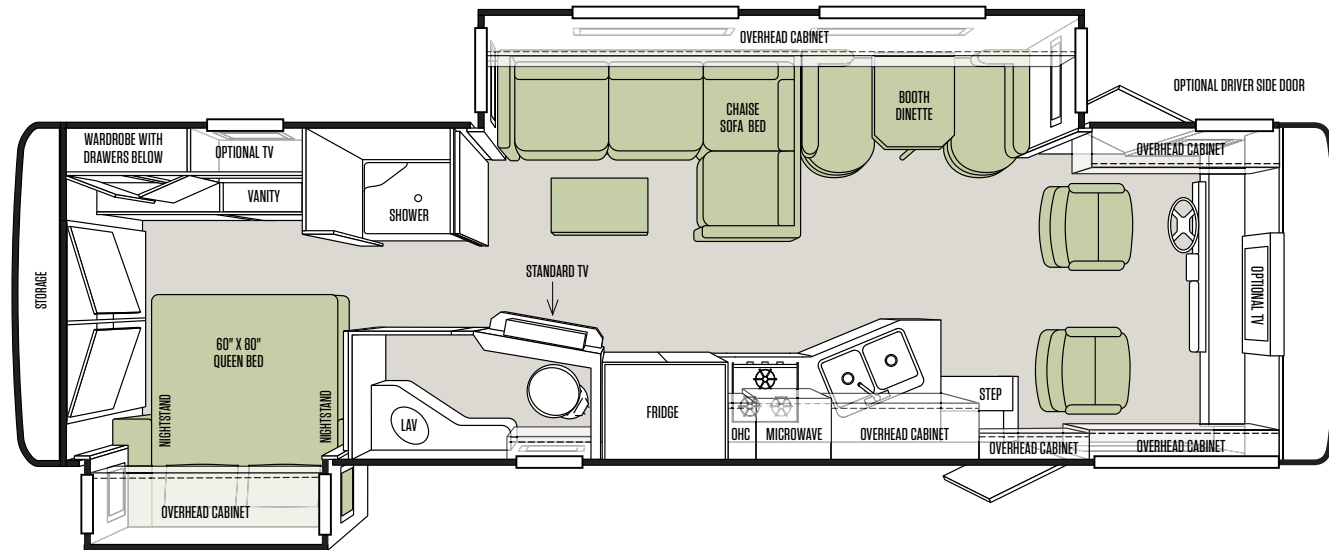

FLOOR PLANS

30 GA

32 CA

34 TGA

35 QBA

36 LA

AVAILABLE OPTIONS

NEW FLOOR PLAN

31 SA

FIREPLACE BELOW TV  
IN ENTERTAINMENT  
CENTER

RECLINER WITH OTTOMAN  
& SOFA/SLEEPER

COCKPIT

OPTIONAL FIREPLACE BELOW MIDSECTION TV (36 LA)

DRIVER/PASSENGER SEATS