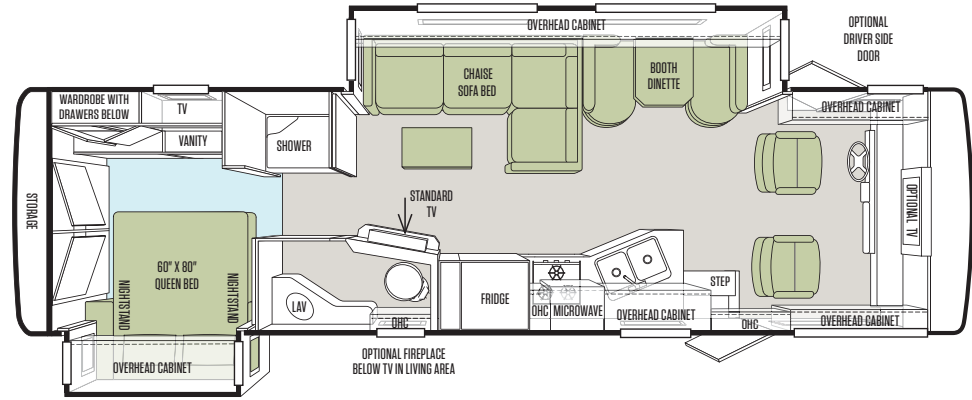

FLOOR PLANS

Spacious and tailor-made to suit.

Floor plans in the 2014 Allegro allow you the flexibility to expand lodging capacity by adding compact bunk beds or a plush chaise sofa bed. No matter which options you choose, you'll have room for all your things thanks to Tiffin's Store-It-All™ Assurance. To completely customize your coach, personalize interiors with your choice of fabrics and finishes, each with matching window valences, solid wood cabinet fascias, and standard solid surface countertops.

TIFFIN INNOVATION: EXTRAORDINAIRE™ AC SYSTEM

The interior ambiance in your Tiffin coach is enhanced by a state-of-the-art heating and cooling method, developed by Tiffin engineers for exclusive use in our luxury coaches. Modeled on residential-style systems, it uses adjustable registers and return vents placed the length of the ceiling to keep the airflow moving in a circular pattern to maintain your desired interior temperature. Whisper quiet and incredibly efficient, it easily lives up to its name — Extraordinaire.

31 SA