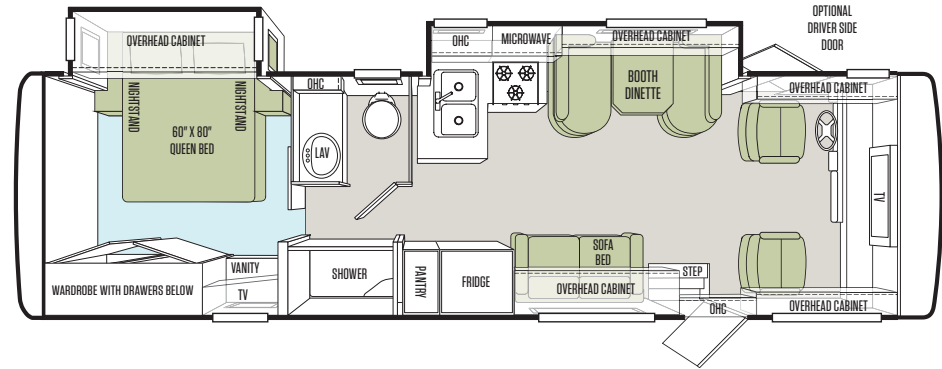

FLOOR PLANS

Spacious and tailor-made to suit.

Floor plans in the 2014 Allegro allow you the flexibility to expand lodging capacity by adding compact bunk beds or a plush chaise sofa bed. No matter which options you choose, you'll have room for all your things thanks to Tiffin's Store-It-All™ Assurance. To completely customize your coach, personalize interiors with your choice of fabrics and finishes, each with matching window valences, solid wood cabinet fascias, and standard solid surface countertops.

TIFFIN INNOVATION: EXTRAORDINAIRE™ AC SYSTEM

The interior ambiance in your Tiffin coach is enhanced by a state-of-the-art heating and cooling method, developed by Tiffin engineers for exclusive use in our luxury coaches. Modeled on residential-style systems, it uses adjustable registers and return vents placed the length of the ceiling to keep the airflow moving in a circular pattern to maintain your desired interior temperature. Whisper quiet and incredibly efficient, it easily lives up to its name — Extraordinaire.

30 GA