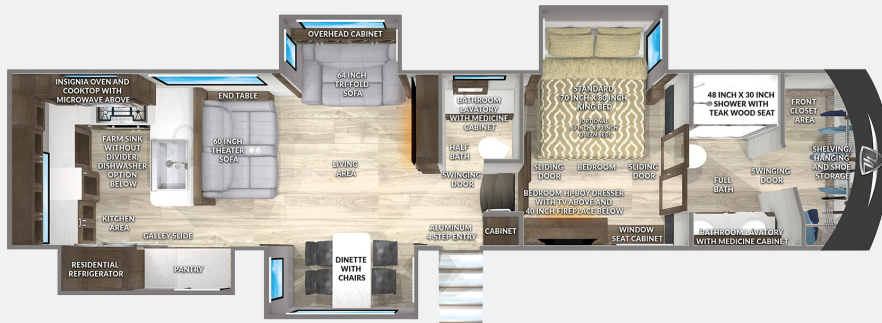

41LKB

LIVING KITCHEN BEACON

Length: 42'6" Hitch Weight: 3,120 CCC: 2,980 Dry Weight: 15,520 GVWR: 18,500