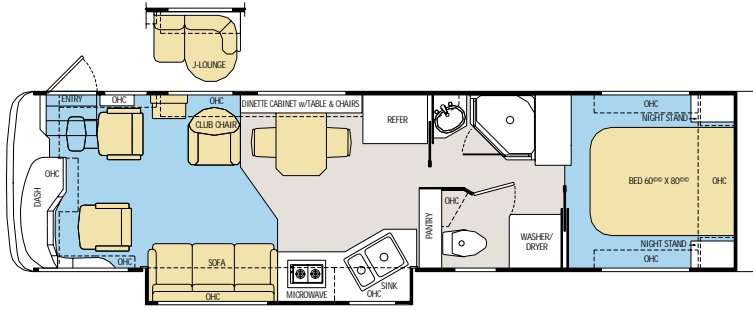

Floorplans

TILE CARPET