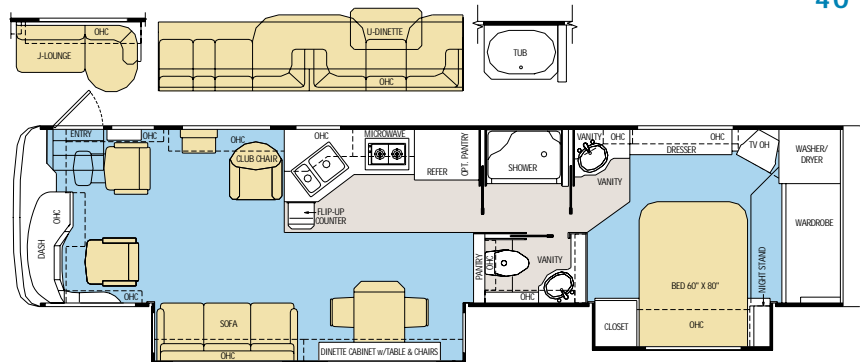

40 KING

40 REGENT

40 QUEEN

40 LEGACY