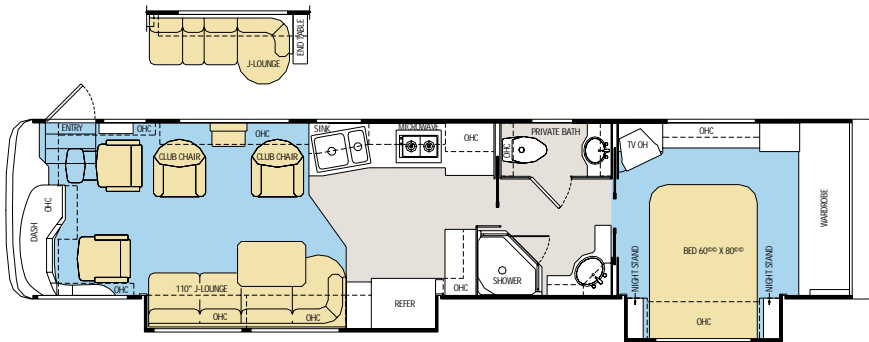

40 KING

40 REGENT

40 QUEEN

40 LEGACY