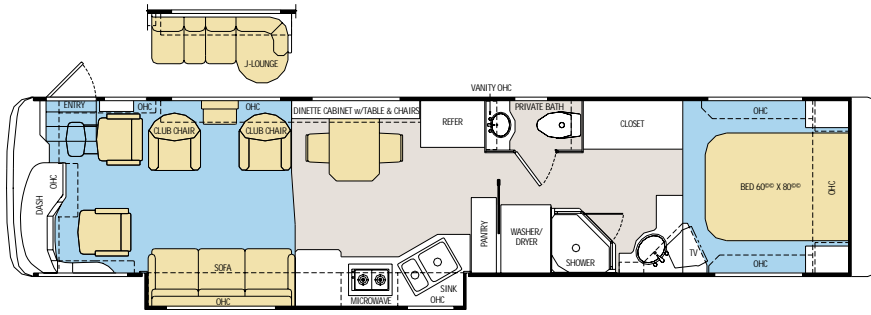

40 KING

40 REGENT

40 QUEEN

40 LEGACY