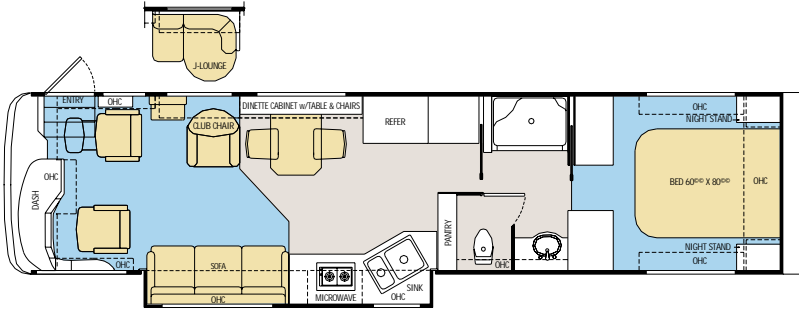

# Floorplans

TILE CARPET

34 YORK

36 S/O

38 EARL

38 JACK