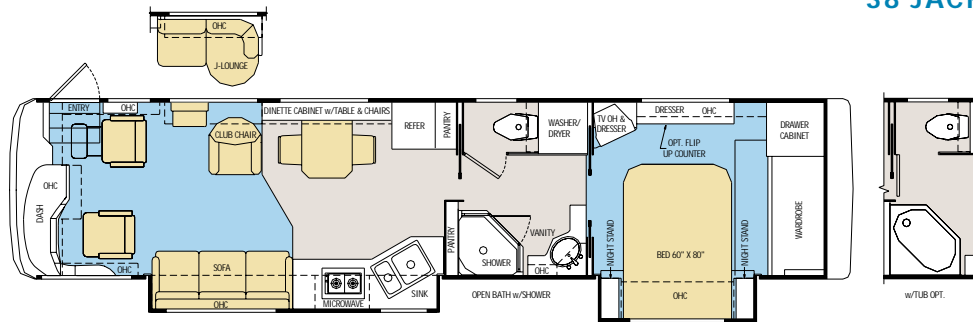

# Floorplans

TILE CARPET

34 YORK

36 S/O

38 EARL

38 JACK