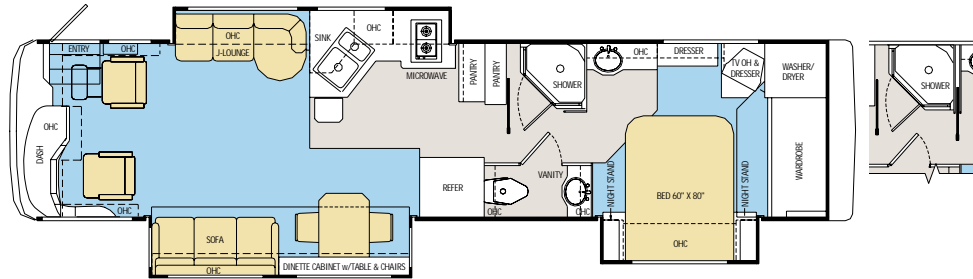

# Floorplans

TILE CARPET

34 YORK

36 S/O

38 EARL

38 JACK