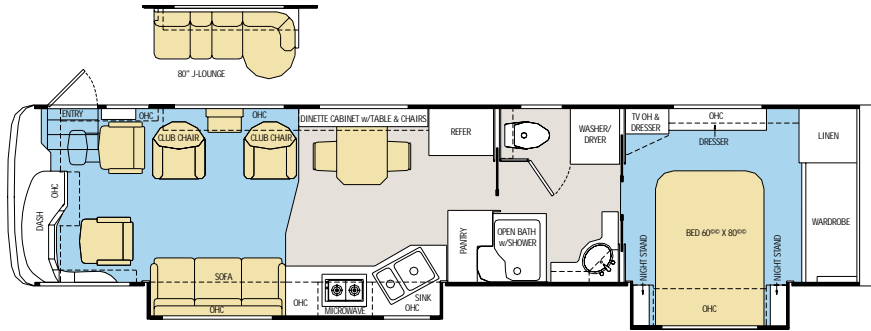

40 KING

40 REGENT

40 QUEEN

40 LEGACY