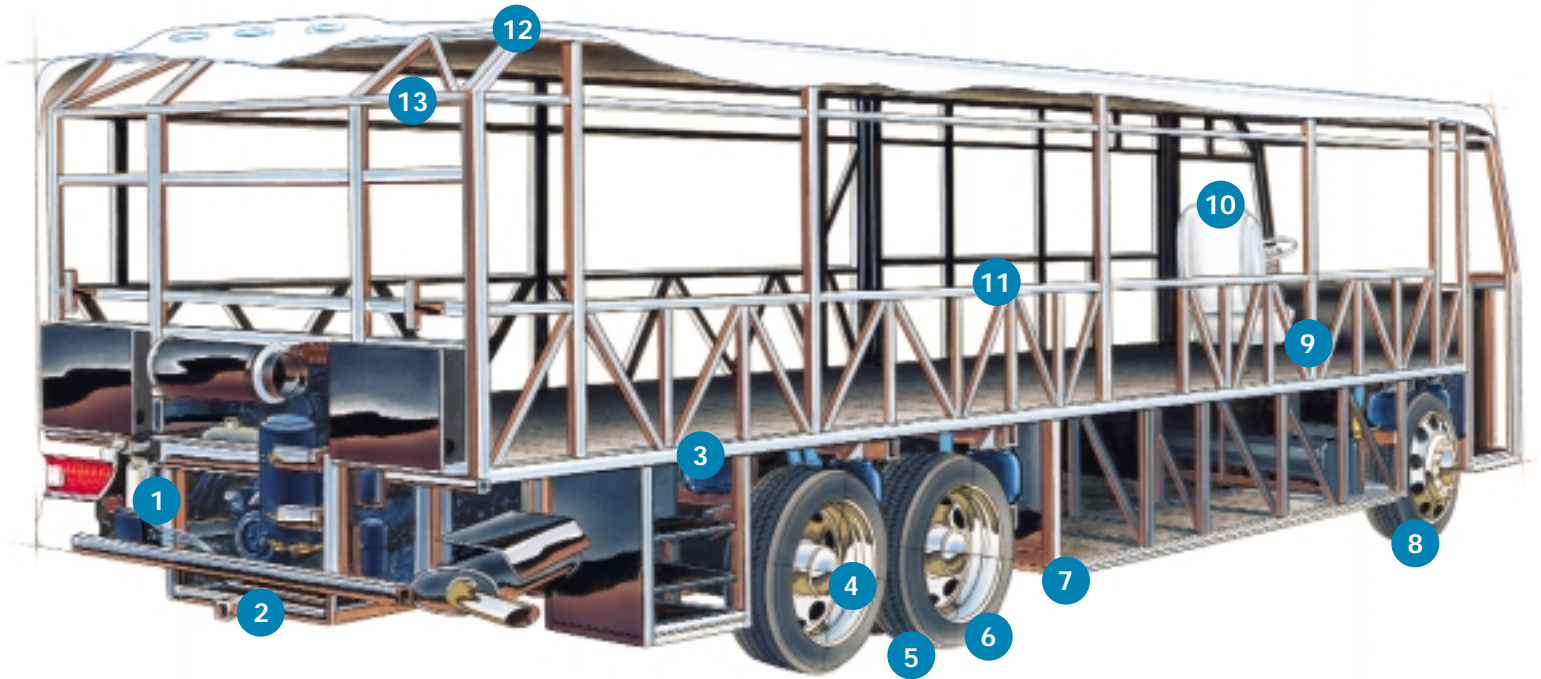

# Put your hands on the metal

feel the Monaco quality construction

Roadmaster RM8H/RM10H features:

1. Cummins® turbo diesel engine gives you power, efficiency and low maintenance.
2. 10,000 lb. hitch receiver lends powerful towing capacity.
3. Cushion air glide suspension system positions eight/ten shocks and eight/ten airbags outboard with auto-leveling for greater stability and a smoother ride.
4. Unique six-degree rear axle tilt perfectly aligns the engine, transmission and differential, minimizing stress on the drive-train and noise delivered to the coach.
5. Dual air brake system assures stopping power on steep grades. Anti-lock brakes help you stay in control.
6. Automatic Traction Control (ATC) takes over in slick conditions and applies torque to the wheels to reduce slippage and heighten control.
7. Propane tank, inverter, water heater and batteries are accessible for easy use and service.
8. Premium Goodyear tires ensure a safe and quiet ride.
9. Position of brake and accelerator pedals are easily adjustable to individual preferences.
10. Leather-upholstered six-way power seats with lumbar control help find the perfect position.
11. Semi-monocoque design, with its bridge-like superstructure, distributes stress evenly throughout the entire chassis.
12. Seamless one-piece molded crowned fiberglass roof covers steel framing, wood rafters, paneling and vapor barriers.
13. Sidewalls and roof with tubular steel framing offer superior strength.