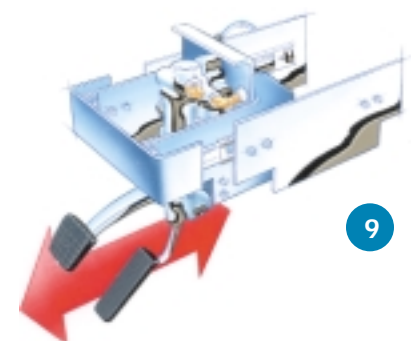

RM10H Tag Axle available on certain floorplans. (See chart on page 21).