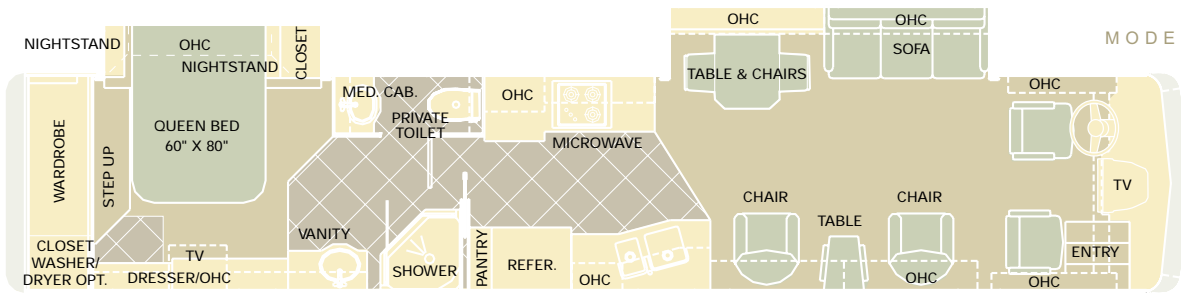

MODEL | 45PBDD

1. 45PBDD Options Include:
2. Bath Tub
   - Booth Dinette
   - King Size Bed
   - Leather Euro Recliner
   - Leather J-Lounge
   - Leather Loveseat
   - Leather Rocker Recliner
   - Leather Sofa
   - Shower Seat
   - Wrap Around Computer Table with Chair