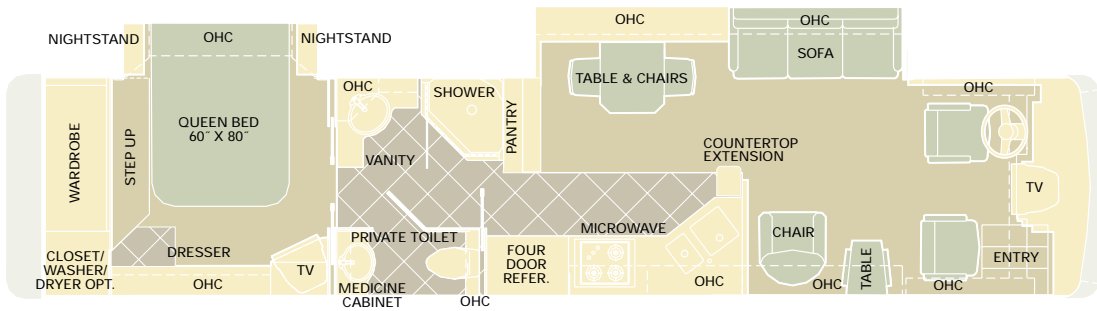

40PBDD Options Include:

- Bath Tub
- Booth Dinette
- King Size Bed
- Leather Euro Recliner
- Leather J-Lounge
- Leather Loveseat
- Leather Rocker Recliner
- Leather Sofa
- Shower Seat
- Wrap Around Computer Table with Chair