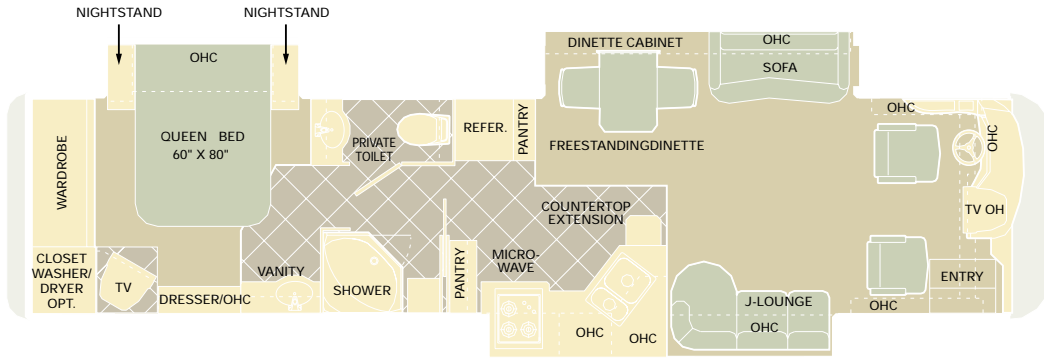

MODEL | 38PST

38PST Options Include:

- Bath Tub
- Booth Dinette
- King Size Bed
- Leather Euro Recliner
- Leather J-Lounge
- Leather Rocker Recliner
- Leather Sofa
- Shower Seat
- Wrap Around Computer Table with Chair