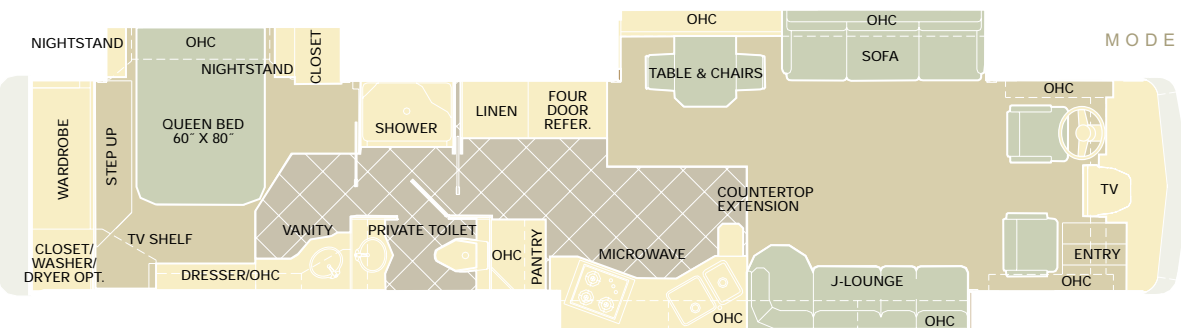

MODEL | 45PBT

1. 45PBT Options Include:
2. Booth Dinette
   - King Size Bed
   - Leather Euro Recliner
   - Leather J-Lounge
   - Leather Rocker Recliner
   - Leather Sofa
   - Shower Seat
   - Wrap Around Computer Table with Chair