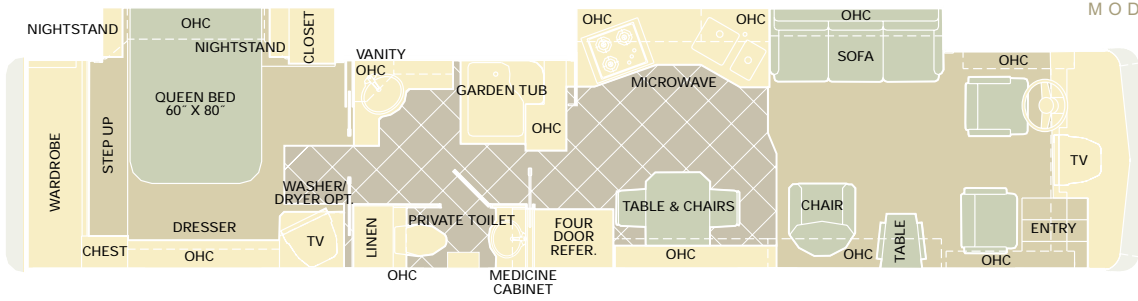

MODEL | 42SBW

42SBW Options Include:

- Bath Tub
- Booth Dinette
- Dresser Mirror ILO Make-Up Table
- King Size Bed
- Leather Euro Recliner
- Leather J-Lounge
- Leather Loveseat
- Leather Rocker Recliner
- Leather Sofa
- Shower Seat
- Telescoping Door Bath
- Wrap Around Computer Table with Chair

OPTIONAL ITEMS:

- CARPET
- TILE

Bath Tub	Booth Dinette	King Bed	Leather Euro Recliner	Leather J-Lounge

MODEL | 43PKD

- 43PKD Options Include:
- Booth Dinette
  - King Size Bed
  - Leather Euro Recliner
  - Leather J-Lounge
  - Leather Loveseat
  - Leather Rocker Recliner
  - Leather Sofa
  - Shower Seat
  - Wrap Around Computer Table with Chair