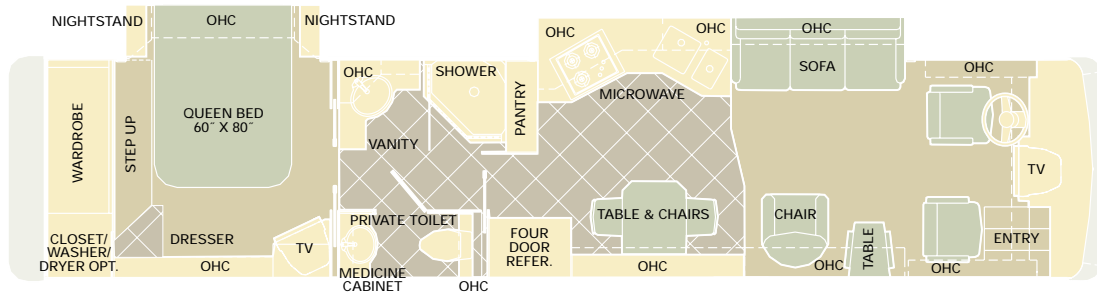

MODEL | 38PST

38PST Options Include:

- Bath Tub
- Booth Dinette
- King Size Bed
- Leather Euro Recliner
- Leather J-Lounge
- Leather Rocker Recliner
- Leather Sofa
- Shower Seat
- Wrap Around Computer Table with Chair