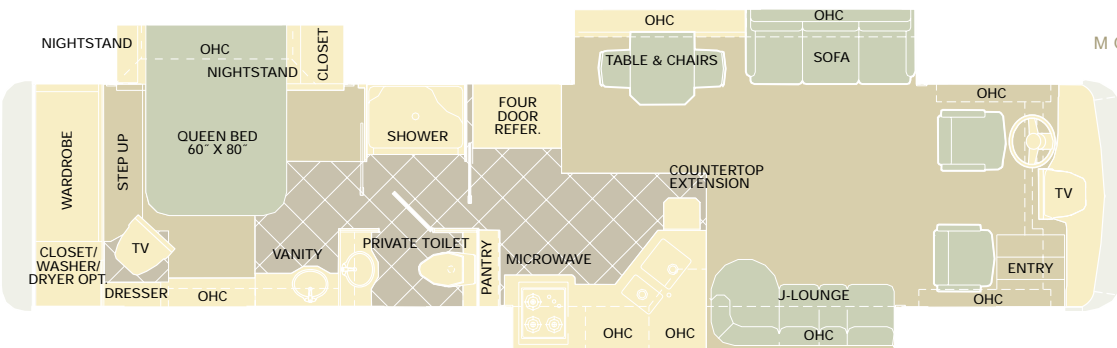

MODEL | 40PBD

40PBD Options Include:

- Bath Tub
- Booth Dinette
- King Size Bed
- Leather Euro Recliner
- Leather J-Lounge
- Leather Loveseat
- Leather Rocker Recliner
- Leather Sofa
- Shower Seat
- Wrap Around Computer Table with Chair

MODEL | 40PBDD

40PBDD Options Include:

- Bath Tub
- Booth Dinette
- King Size Bed
- Leather Euro Recliner
- Leather J-Lounge
- Leather Loveseat
- Leather Rocker Recliner
- Leather Sofa
- Shower Seat
- Wrap Around Computer Table with Chair