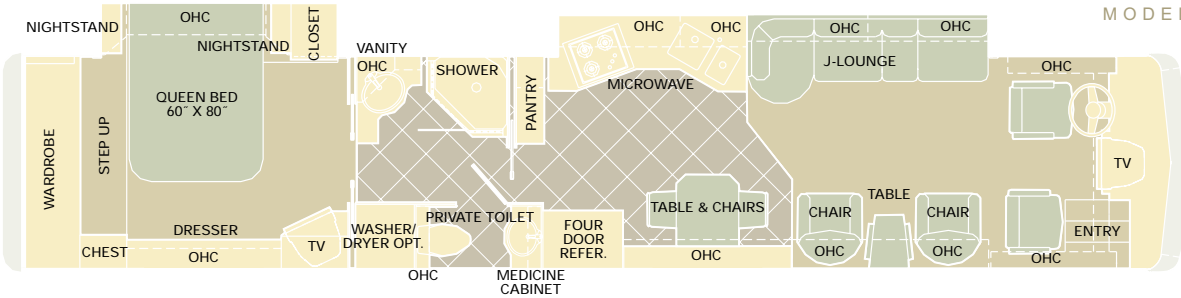

OPTIONAL ITEMS:

- CARPET
- TILE

Bath Tub	Booth Dinette	King Bed	Leather Euro Recliner	Leather J-Lounge

MODEL | 43PKD

- 43PKD Options Include:
- Booth Dinette
  - King Size Bed
  - Leather Euro Recliner
  - Leather J-Lounge
  - Leather Loveseat
  - Leather Rocker Recliner
  - Leather Sofa
  - Shower Seat
  - Wrap Around Computer Table with Chair