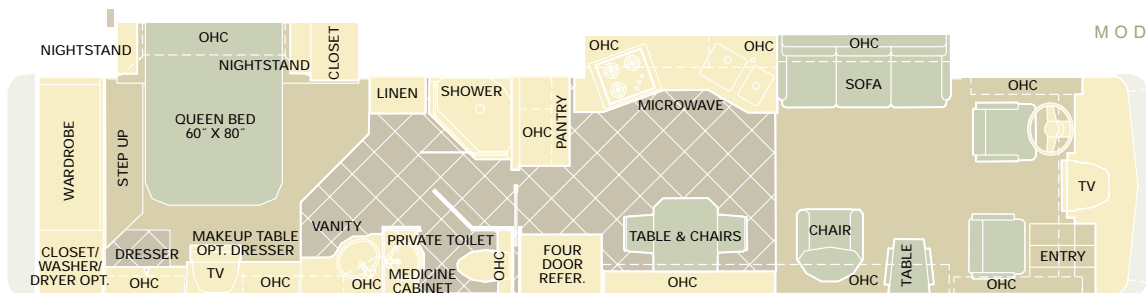

MODEL | 40PBDD

40PBDD Options Include:

- Bath Tub
- Booth Dinette
- King Size Bed
- Leather Euro Recliner
- Leather J-Lounge
- Leather Loveseat
- Leather Rocker Recliner
- Leather Sofa
- Shower Seat
- Wrap Around Computer Table with Chair

MODEL | 40PBT

40PBT Options Include:

- Booth Dinette
- King Size Bed
- Leather Euro Recliner
- Leather J-Lounge
- Leather Rocker Recliner
- Leather Sofa
- Shower Seat
- Wrap Around Computer Table with Chair