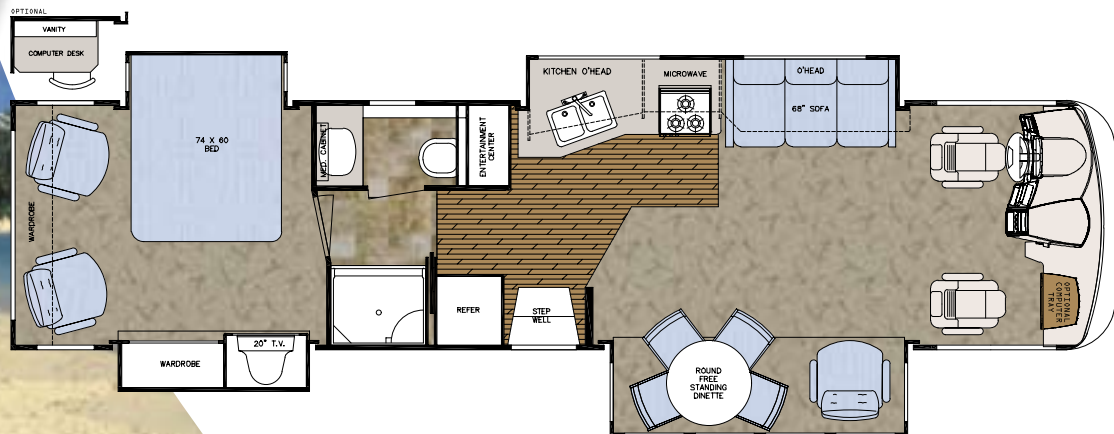

MODEL 8377

Chassis	Workhorse
Engine	8.1
Fuel	75
GVWR	22,000 / 24,000
Length	36'-8"
Width	100"
Height w/AC	12'-0"
Interior Height	84"
Wheelbase	242"
Fresh	55 gal.
Grey	50 gal.
Black	50 gal.
LP Gas Tank	85 lbs.
Furnace (BTU's)	40,000
A/C Front/Rear (BTU's)	13,500 / 13,500
Water Heater w/DSI	10 gal.

Chassis	Workhorse
Engine	8.1
Fuel	75
GVWR	22,000 / 24,000
Length	36'-8"
Width	100"
Height w/AC	12'-0"
Interior Height	84"
Wheelbase	242"
Fresh	60 gal.
Grey	50 gal.
Black	50 gal.
LP Gas Tank	85 lbs.
Furnace (BTU's)	40,000
A/C Front/Rear (BTU's)	13,500 / 13,500
Water Heater w/DSI	10 gal.

Chassis	Workhorse
Engine	8.1
Fuel	75
GVWR	24,000
Length	36'-8"
Width	100"
Height w/AC	12'-0"
Interior Height	84"
Wheelbase	242"
Fresh	55 gal.
Grey	50 gal.
Black	44 gal.
LP Gas Tank	85 lbs.
Furnace (BTU's)	40,000
A/C Front/Rear (BTU's)	13,500 / 13,500
Water Heater w/DSI	10 gal.