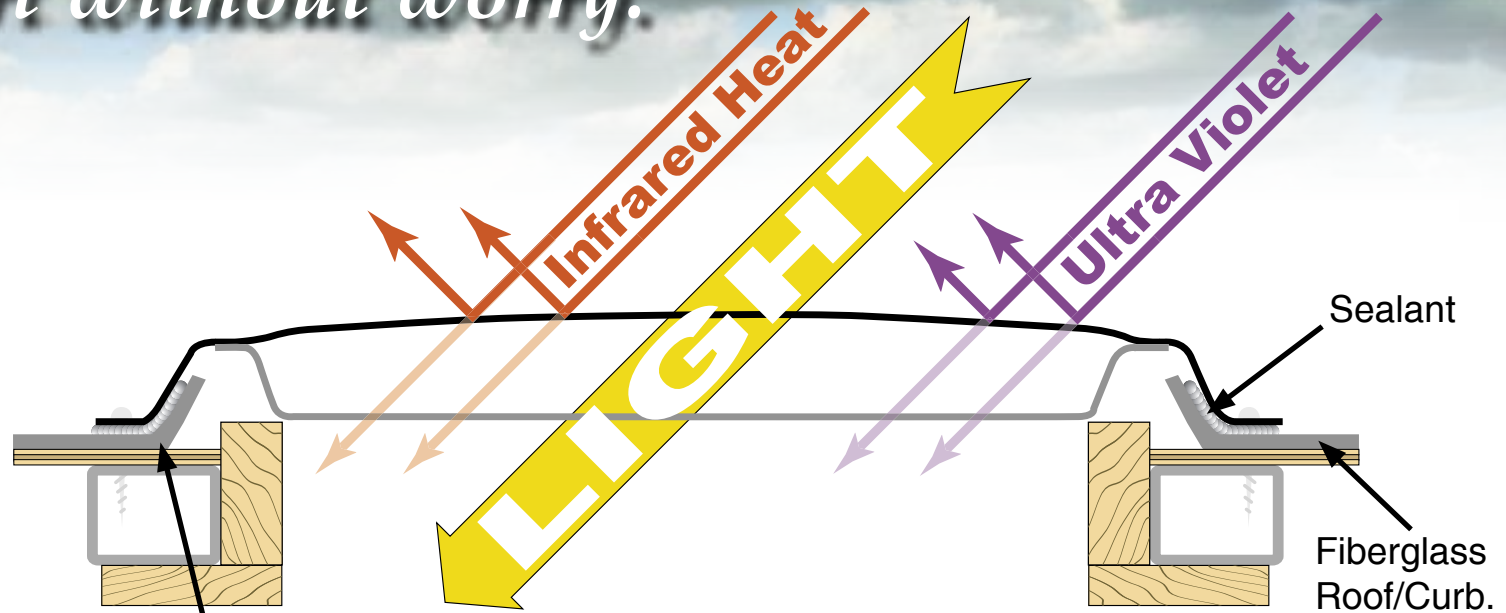

INNOVATIVE SUN ROOM DESIGN... Patent Pending

Open panoramic views, natural lighting and spacious freestanding dinette are just a few of the benefits of the Gulf Stream sun room. More important, is the peace of mind knowing the sun room's skylights are designed to protect the interior from damaging UV light, prevent leaks and aid in climate control.

- **DESIGNED BY GULF STREAM EXCLUSIVELY FOR SLIDEOUT ROOMS.**
- **CURB STYLE INSTALLATION VIRTUALLY ELIMINATES LEAKS.**
- **BOTH TOP AND BOTTOM GLAZES ARE FORMED OF UNBREAKABLE POLYCARBONATE.**
- **THE OUTER GLAZE IS TINTED TO MINIMIZE SOLAR HEAT GAIN. THE BOTTOM GLAZE IS CLEAR.**
- **COLLECTIVELY, BOTH GLAZES ELIMINATE 97% OF THE DAMAGING UV LIGHT.**
- **ALL WALLS AND CEILING OF THE SUN ROOM ARE INSULATED FOR THERMAL AND SOUND CONTROL.**
- **EVERY WINDOW AND SKYLIGHT IN THE SUN ROOM IS EQUIPPED WITH A DAY/NIGHT SHADE.**