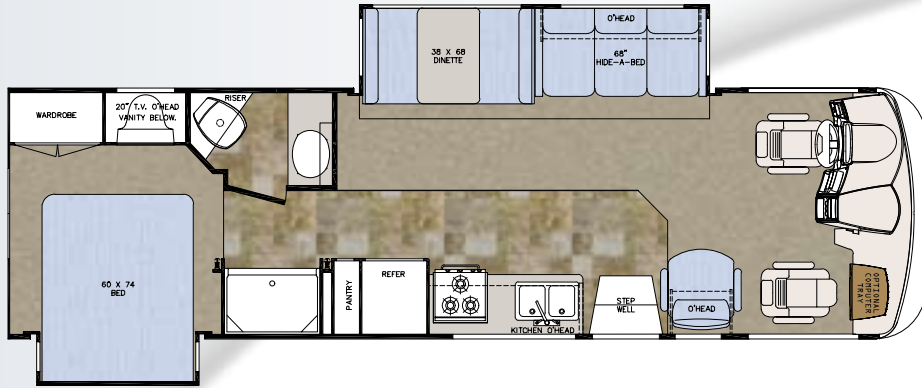

Sun Voyager SE

MODEL 8292