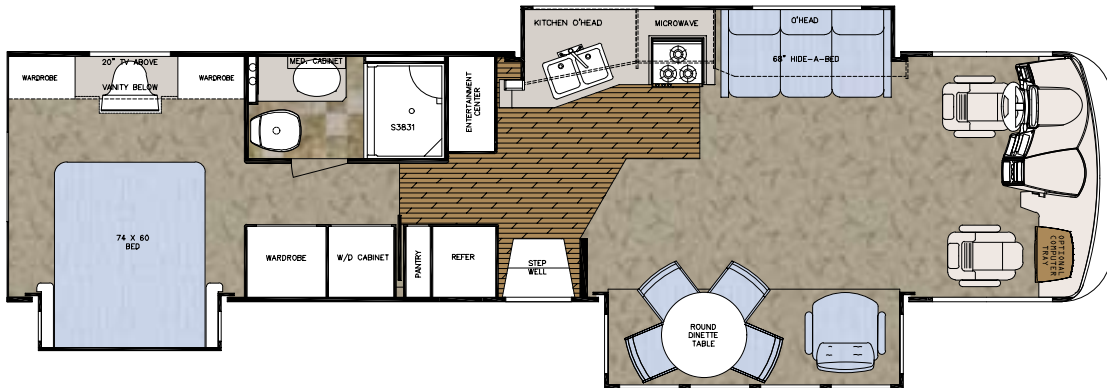

MODEL 8379

Chassis	Workhorse
Engine	8.1
Fuel	75
GVWR	22,000 / 24,000
Length	36'-8"
Width	100"
Height w/AC	12'-0"
Interior Height	84"
Wheelbase	242"
Fresh	55 gal.
Grey	50 gal.
Black	50 gal.
LP Gas Tank	85 lbs.
Furnace (BTU's)	40,000
A/C Front/Rear (BTU's)	13,500 / 13,500
Water Heater w/DSI	10 gal.