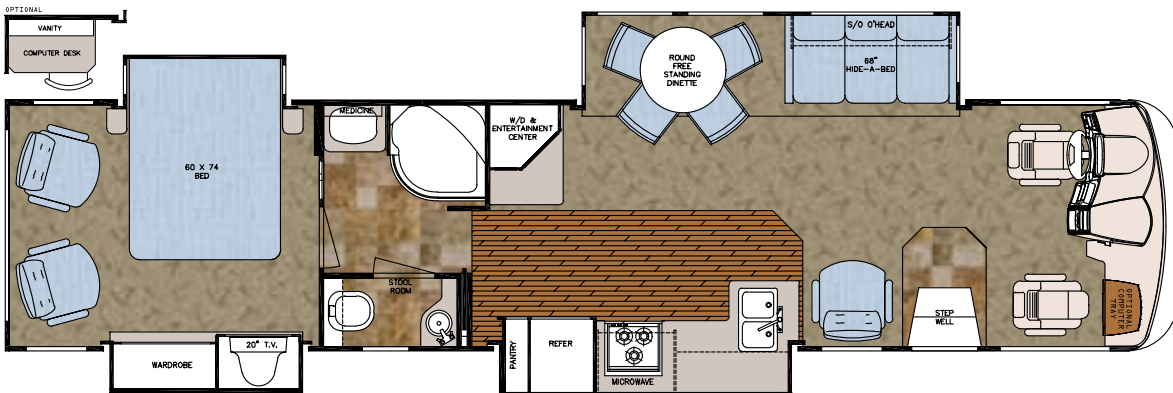

MODEL 8388

Chassis	Workhorse
Engine	8.1
Fuel	75
GVWR	24,000
Length	38'-8"
Width	100"
Height w/AC	12'-0"
Interior Height	84"
Wheelbase	242"
Fresh	55 gal.
Grey	50 gal.
Black	50 gal.
LP Gas Tank	85 lbs.
Furnace (BTU's)	40,000 / 25,000
A/C Front/Rear (BTU's)	13,500 / 13,500
Water Heater w/DSI	10 gal.