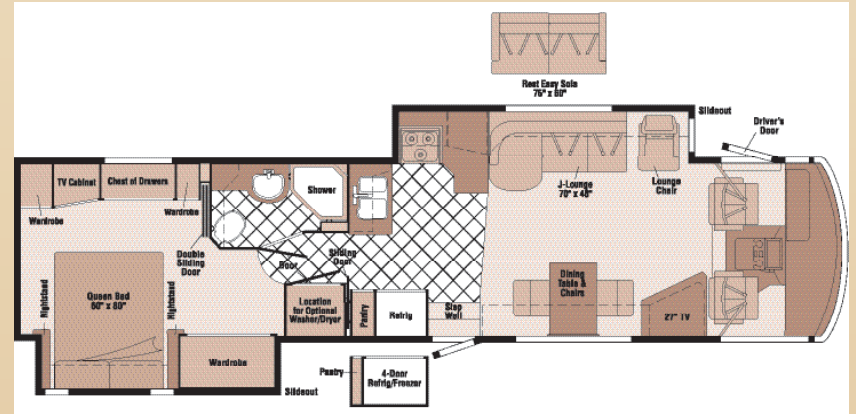

Two rear slideouts create a unique bedroom sitting area in the 37B. Choose between two chairs with tuck-away ottomans or one chair and a desk. The ottomans feature flip-top storage – perfect for storing odds and ends or an extra blanket or two.

35A NEW

37B

Vinyl Tile Floorcovering

Seat Belts

Note: Dimensions shown are for sleeping space only and may vary due to styling differences. Dashed lines denote overhead storage areas.

38G

38R

38J NEW