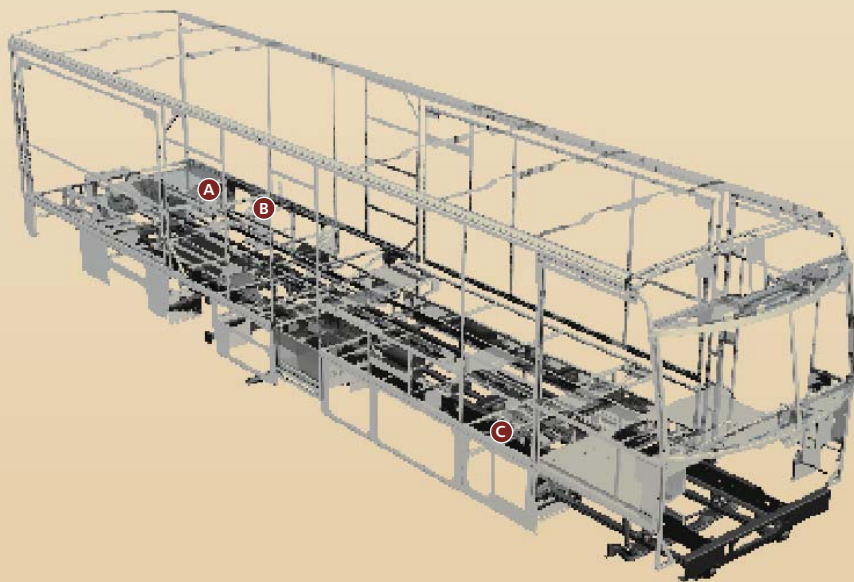

C The foundation substructure assembly is precision-aligned to maximize strength and cross-coach support as well as durability.

Interlocking joint construction utilizes advanced aluminum structural components to create integrated floor-to-sidewall and sidewall-to-roof joints. This design effectively distributes the weight of the walls and roof, making a stronger and more durable body than competitor designs that require screws to carry the weight.