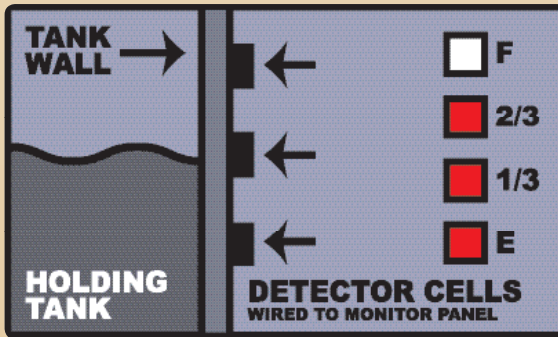

TRUE LEVEL HOLDING TANK MONITORING SYSTEM

Winnebago Industries exclusive TrueLevel™ holding tank monitoring system incorporates Mirus™ detector cell technology to ensure accurate fresh and wastewater tank level readings. Mirus detector cells produce a micro-electrical field that detects liquid levels from outside the tank. No more probes to corrode or clog. Just true, accurate readings time after time.