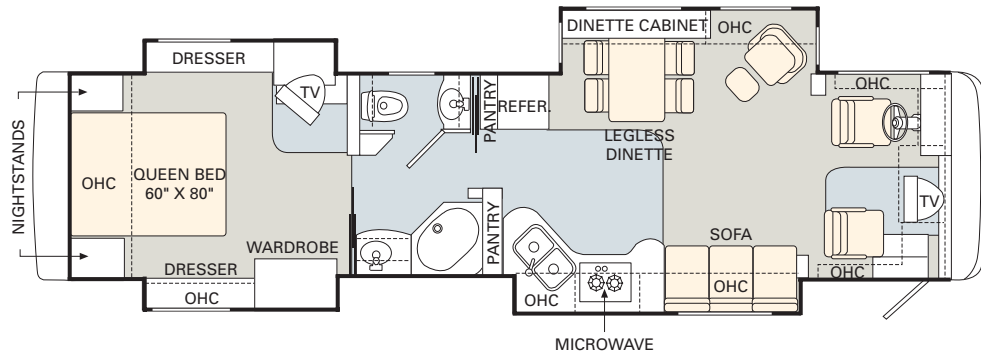

38PDQ

40PST

40PBT

40PRO

FURNITURE OPTIONS

Monaco gives you more ways to customize your motorhome to fit your lifestyle. Here are some furniture options you may wish to consider. (Please see page 19 for a full list of the available options on each floorplan.)

- King Bed (72" x 80")
- Hide-A-Bed Sofa
- Electric Sofa
- Magic Bed
- J-Lounge
- Booth Dinette
- Wraparound Computer Table