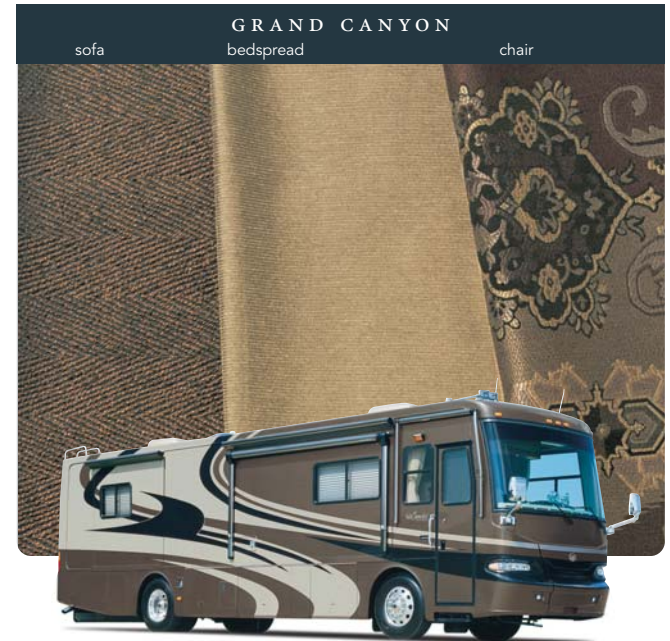

Each year, our designers create color and fabric combinations that lead the industry in warmth and style. This year, we're offering four beautiful decors and six stunning cabinet finishes.

BETTER
STAIN
PROTECTION

Manufactured in, not added on. For added protection against stains, Dupont Teflon® soil repellent is applied to virtually all upholstery fabric during the finishing process for superior coverage.*

* Brand and application of upholstery fabric protection may vary depending on date recreational vehicle was manufactured.

Note. Colors depicted are a reasonable representation though they may not be an exact match of the actual colors due to variances in processing and production. See your dealer for actual fabric and paint chip samples.