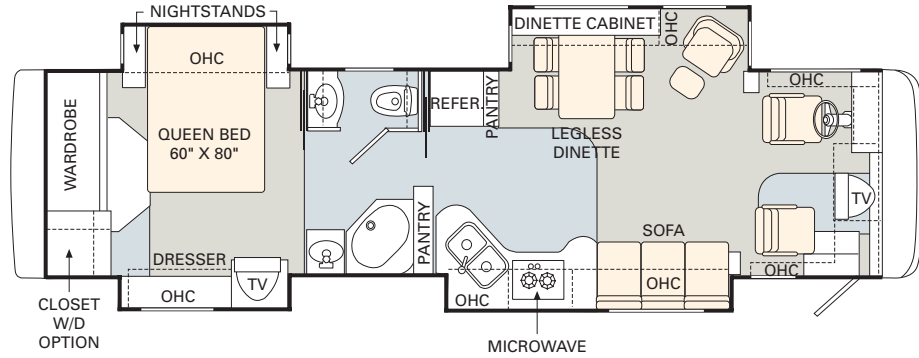

No other manufacturer gives you as many innovative floorplan choices as Monaco. The 2005 Camelot offers triple and quad slide-out models in lengths that range from 38' to 40'.

TILE

CARPET

Find all the latest product news and updates online: monacocoach.com