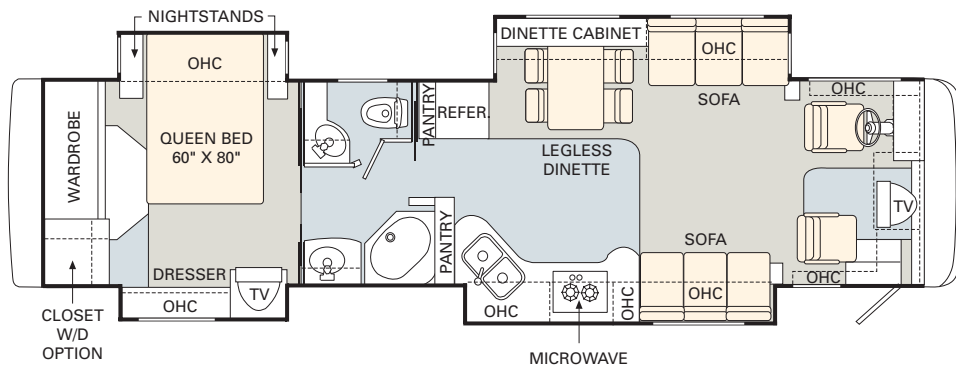

No other manufacturer gives you as many innovative floorplan choices as Monaco. The 2005 Camelot offers triple and quad slide-out models in lengths that range from 38' to 40'.

TILE

CARPET

Find all the latest product news and updates online: monacocoach.com

- King Bed (72" x 80")
- Hide-A-Bed Sofa
- Electric Sofa
- Magic Bed
- J-Lounge
- Booth Dinette
- Wraparound Computer Table

40PAO

40PDO

05 specifications and standards & options

	WEIGHT RATINGS (LBS.)				MEASUREMENTS						TANK CAPACITY (GAL.)²					
	Gross vehicle	Gross combined ¹	Front gross axle	Rear gross axle	Wheelbase	Overall length	Overall height (with A/C) (add 5" for satellite option)	Interior height	Interior width	Exterior width	Water heater	Gray tank	Black tank	Fresh tank	LP tank ³	Fuel tank
38PDQ	34,600	44,600	14,600	20,000	238"	38' 10"	12' 7"	81"	96"	100 1/2"	10	60	40	100	55	130
40PST	34,600	44,600	14,600	20,000	262"	40' 10"	12' 7"	81"	96"	100 1/2"	12	60	40	100	55	130
40PBT	34,600	44,600	14,600	20,000	262"	40' 10"	12' 7"	81"	96"	100 1/2"	12	60	40	100	55	130
40PRQ	34,600	44,600	14,600	20,000	262"	40' 10"	12' 7"	81"	96"	100 1/2"	12	60	40	100	55	130
40PAQ	34,600	44,600	14,600	20,000	262"	40' 10"	12' 7"	81"	96"	100 1/2"	12	60	40	100	55	130
40PDQ	34,600	44,600	14,600	20,000	262"	40' 10"	12' 7"	81"	96"	100 1/2"	12	60	40	100	55	130