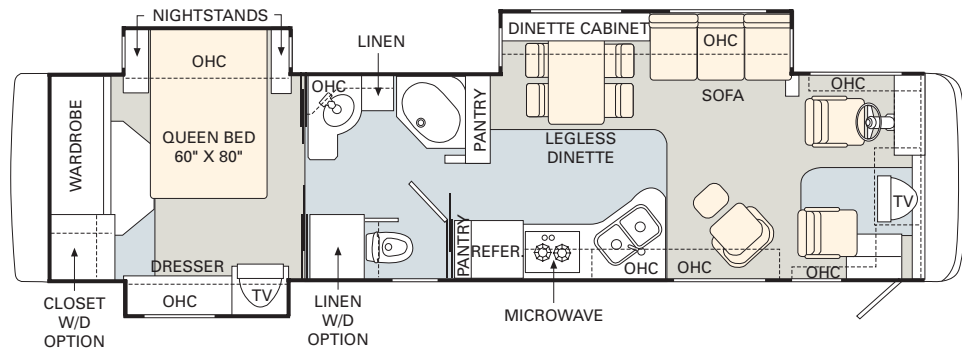

No other manufacturer gives you as many innovative floorplan choices as Monaco. The 2005 Camelot offers triple and quad slide-out models in lengths that range from 38' to 40'.

TILE

CARPET

Find all the latest product news and updates online: monacocoach.com