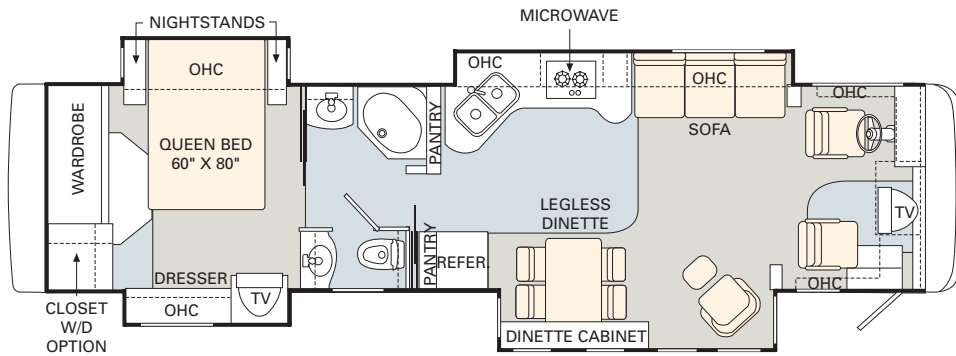

No other manufacturer gives you as many innovative floorplan choices as Monaco. The 2005 Camelot offers triple and quad slide-out models in lengths that range from 38' to 40'.

TILE

CARPET

Find all the latest product news and updates online: monacocoach.com

- King Bed (72" x 80")
- Hide-A-Bed Sofa
- Electric Sofa
- Magic Bed
- J-Lounge
- Booth Dinette
- Wraparound Computer Table

40PAO

40PDO

05 specifications and standards & options

	WEIGHT RATINGS (LBS.)				MEASUREMENTS						TANK CAPACITY (GAL.)²					
	Gross vehicle	Gross combined ¹	Front gross axle	Rear gross axle	Wheelbase	Overall length	Overall height (with A/C) (add 5" for satellite option)	Interior height	Interior width	Exterior width	Water heater	Gray tank	Black tank	Fresh tank	LP tank ³	Fuel tank
38PDQ	34,600	44,600	14,600	20,000	238"	38' 10"	12' 7"	81"	96"	100 1/2"	10	60	40	100	55	130
40PST	34,600	44,600	14,600	20,000	262"	40' 10"	12' 7"	81"	96"	100 1/2"	12	60	40	100	55	130
40PBT	34,600	44,600	14,600	20,000	262"	40' 10"	12' 7"	81"	96"	100 1/2"	12	60	40	100	55	130
40PRQ	34,600	44,600	14,600	20,000	262"	40' 10"	12' 7"	81"	96"	100 1/2"	12	60	40	100	55	130
40PAQ	34,600	44,600	14,600	20,000	262"	40' 10"	12' 7"	81"	96"	100 1/2"	12	60	40	100	55	130
40PDQ	34,600	44,600	14,600	20,000	262"	40' 10"	12' 7"	81"	96"	100 1/2"	12	60	40	100	55	130