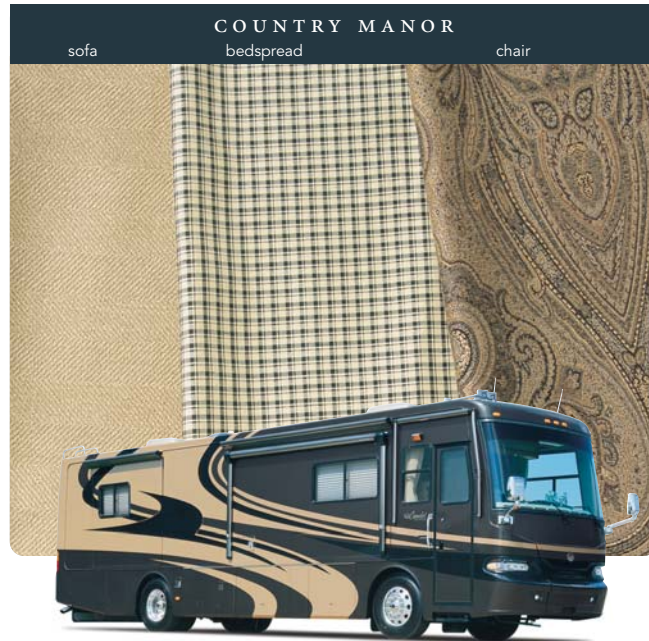

Each year, our designers create color and fabric combinations that lead the industry in warmth and style. This year, we're offering four beautiful decors and six stunning cabinet finishes.

BETTER
STAIN
PROTECTION

Manufactured in, not added on. For added protection against stains, Dupont Teflon® soil repellent is applied to virtually all upholstery fabric during the finishing process for superior coverage.*

* Brand and application of upholstery fabric protection may vary depending on date recreational vehicle was manufactured.

Note. Colors depicted are a reasonable representation though they may not be an exact match of the actual colors due to variances in processing and production. See your dealer for actual fabric and paint chip samples.