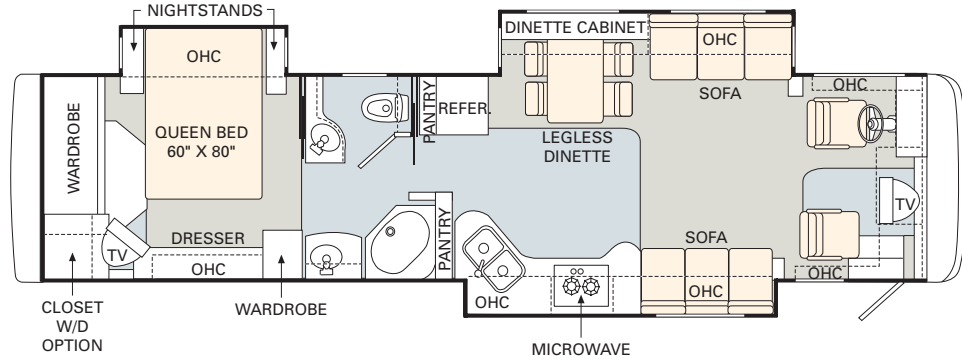

No other manufacturer gives you as many innovative floorplan choices as Monaco. The 2005 Camelot offers triple and quad slide-out models in lengths that range from 38' to 40'.

TILE

CARPET

Find all the latest product news and updates online: monacocoach.com