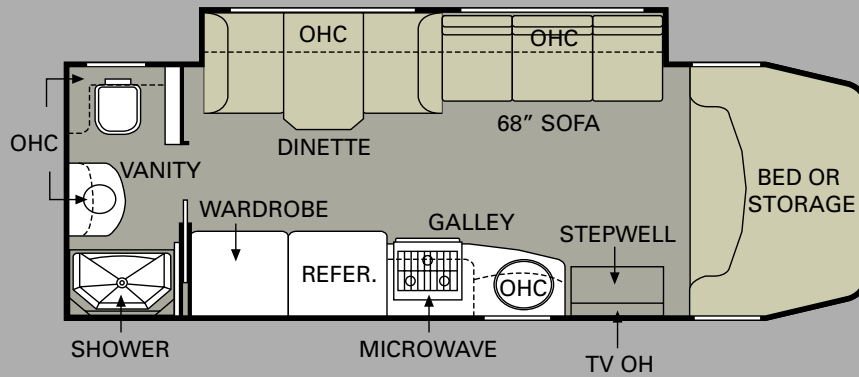

THE VIEW FROM ABOVE.

The 2009 Covina offers something for everyone. Highlights include a private bath, fabric/Ultraleather™ booth dinette, and overhead front bunk with hinged mattress, gas struts, adjustable reading light, privacy curtain and windows.

TILE CARPET

24RFS