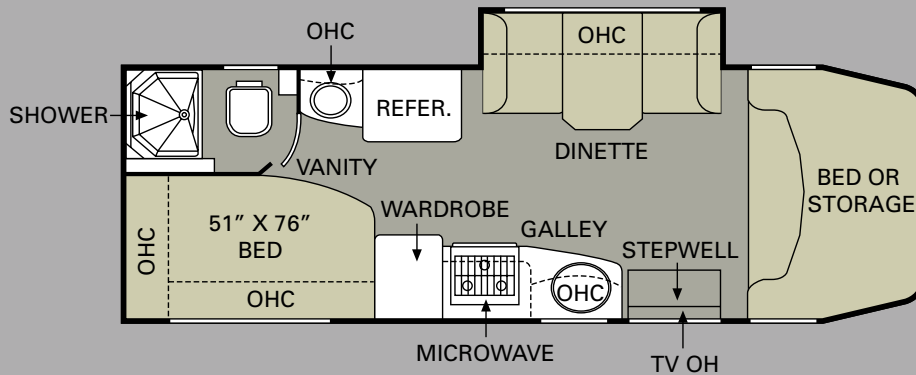

THE VIEW FROM ABOVE.

The 2009 Covina offers something for everyone. Highlights include a private bath, fabric/Ultraleather™ booth dinette, and overhead front bunk with hinged mattress, gas struts, adjustable reading light, privacy curtain and windows.

TILE CARPET

24RFS

24RBH

ALL ROADS LEAD TO WWW.MONACOCOACH.COM.

Wherever the road takes you, you're never more than a click away from your friends at Monaco. Just go to www.monacocoach.com for all the latest product news, club dates and destinations, a dealer locator function, and factory tour information. You can also e-mail us directly through the site at any time.