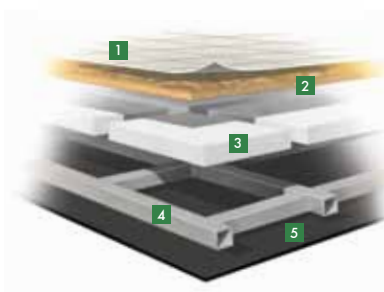

BEDROOM SUITE FABRIC

Fossil

Maui

Summer

CONSTRUCTION SPECIFICATIONS

Roof

1. One-piece, moisture resistant molded fiberglass roof cap provides insulation and strength and prevents water intrusion
2. A/C Condensation Drainage System that runs internally through the roof insulation and down the sidewalls, redirecting water underneath the motor home
3. 5½" formed insulation
4. Quiet Air Cooling System with return air and foil-wrapped cooling exhaust ducts
5. Durable, tubular aluminum roof skeleton
6. Easy-to-clean soft touch vinyl ceiling panel

Sidewall

1. Gel-coat fiberglass outside wall panel
2. High-performance thermal insulation
3. Durable, yet lightweight, tubular aluminum wall skeleton
4. Decorative inside wall panel

Floor

1. Vinyl tile floor bonded to high-impact oriented strand board
2. High-level engineered oriented strand board
3. High-performance thermal insulation
4. Durable, tubular floor skeleton
5. Woven moisture barrier material