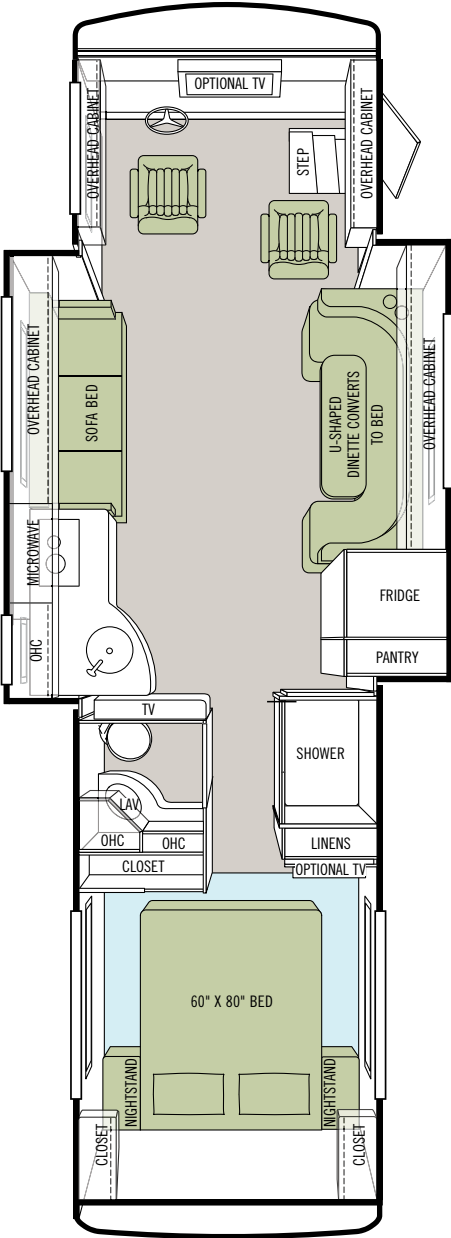

FLOOR PLANS

28 BR

OPTIONAL TILE FLOOR
IN BEDROOM

32 BR

OPTIONAL TILE FLOOR
IN BEDROOM

INTERIOR SPECIFICATIONS

English Chestnut

Medium Alderwood