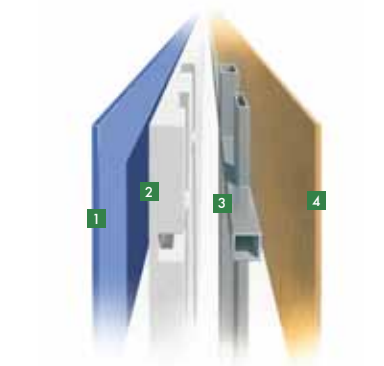

BEDROOM SUITE FABRIC

Fossil

Maui

Summer

CONSTRUCTION SPECIFICATIONS

Roof

1. One-piece, moisture resistant molded fiberglass roof cap provides insulation and strength and prevents water intrusion
2. A/C Condensation Drainage System that runs internally through the roof insulation and down the sidewalls, redirecting water underneath the motor home
3. 5½" formed insulation
4. Quiet Air Cooling System with return air and foil-wrapped cooling exhaust ducts
5. Durable, tubular aluminum roof skeleton
6. Easy-to-clean soft touch vinyl ceiling panel

Sidewall

1. Gel-coat fiberglass outside wall panel
2. High-performance thermal insulation
3. Durable, yet lightweight, tubular aluminum wall skeleton
4. Decorative inside wall panel

Floor

1. Vinyl tile floor bonded to high-impact oriented strand board
2. High-level engineered oriented strand board
3. High-performance thermal insulation
4. Durable, tubular floor skeleton
5. Woven moisture barrier material