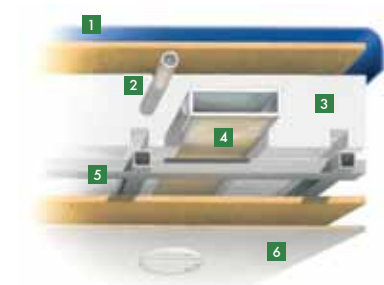

BEDROOM SUITE FABRIC

Fossil

Maui

Summer

CONSTRUCTION SPECIFICATIONS

Roof

1. One-piece, moisture resistant molded fiberglass roof cap provides insulation and strength and prevents water intrusion
2. A/C Condensation Drainage System that runs internally through the roof insulation and down the sidewalls, redirecting water underneath the motor home
3. 5½" formed insulation
4. Quiet Air Cooling System with return air and foil-wrapped cooling exhaust ducts
5. Durable, tubular aluminum roof skeleton
6. Easy-to-clean soft touch vinyl ceiling panel