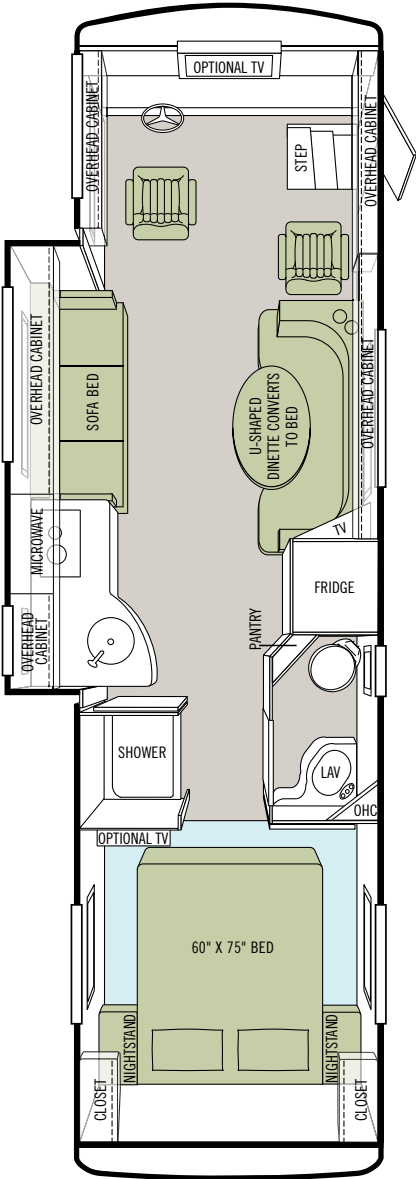

FLOOR PLANS

28 BR

OPTIONAL TILE FLOOR
IN BEDROOM