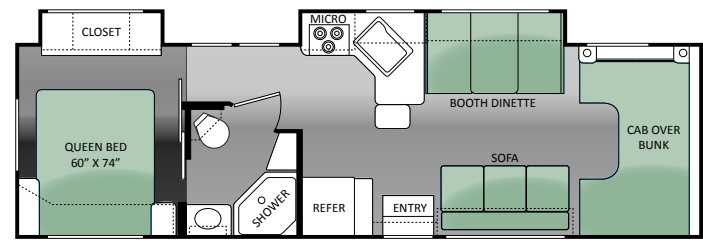

IMPORTANT - PLEASE READ: Information published within this brochure reflects product design, fabrication, material, components and specifications at the date of printing. If your vehicle was manufactured before this brochure was published this information may not be accurate because vehicles assembled before the brochure was published may not have the same design, fabrication, materials, components and specification as represented in the brochure. If your vehicle was manufactured after this sales brochure was published the representations may not be accurate because, for product improvement reasons, we reserve the unilateral right, at any time, without prior notice, to make changes in product design, material, components and specifications. The date the brochure was published (i.e. "Julian date") is set forth on the last page of the brochure. IF CERTAIN INFORMATION PUBLISHED WITHIN THIS BROCHURE IS SIGNIFICANT TO YOUR PURCHASING DECISION, PLEASE CONSULT WITH YOUR SELLING DEALERSHIP TO CONFIRM THAT THE INFORMATION IS ACCURATE WITH RESPECT TO THE VEHICLE YOU ARE CONSIDERING PURCHASING. Photographs in the brochure may depict optional equipment or may only be available in certain floor plans. We reserve the right to make changes in prices and models and to discontinue models without notice or obligation. Components, appliances and the chassis may have been manufactured in a calendar year before the vehicle's designated model year. All capacities are approximate. The actual length of the vehicle may differ from that indicated in the brochure due to variances in the manufacturing processes and/or installed components. All dry weights are based on standard model features and do not include optional features or equipment. Components, appliances and features may differ to conform to local codes. Due to EPA environmental restrictions, engine power and torque ratings may change during any model year. The Thor Motor Coach logo and its design are registered trademarks. Other products and company names are trademarks and/or registered trademarks of their respective manufacturer. While the color of the motorhome's exterior and the interior fabrics depicted in this brochure are fair and reasonable depictions, the colors depicted may not be exact match of the actual colors because of variances in photo processing and printing. Component part and appliance manufacturers issue limited warranties covering portions of the vehicle not covered under the limited warranty we issue. To learn specific details regarding warranty coverage please consult your selling dealership or review the warranty packet inside the vehicle.