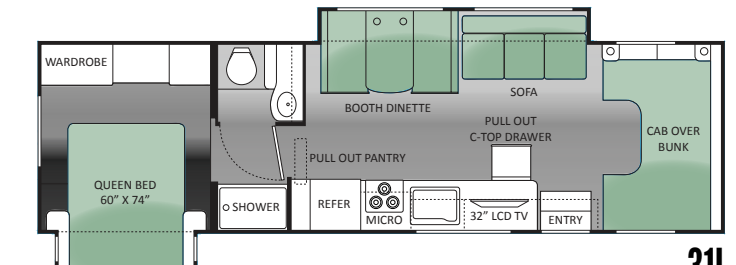

31L

MODEL	22E	23U	24C	26A	28A	28Z	31A	31F	31L
Chassis (Ford/Chevy)	Ford / Chevy	Ford / Chevy	Ford / Chevy	Ford/Chevy	Ford / Chevy	Ford	Ford	Ford	Ford
Gross Vehicle (GVWR)	12,500 / 12,300	12,500 / 12,300	12,500 / 12,300	12,500 / 12,300	12,500 / 12,300	14,500	14,500	14,500	14,500
Gross Combined (GCWR)	18,500 / 16,000	18,500 / 16,000	18,500 / 16,000	18,500 / 16,000	8,500 / 16,000	22,000	22,000	22,000	22,000
Wheel Base	158" / 159"	158" / 159"	168" / 169"	183" / 184"	190" / 191"	210"	223"	223"	223"
Exterior Length (w/o ladder)*	23' 11" / 24' 5"	24' 10" / 25' 4"	24' 11" / 25' 5"	27' / 27' 7"	29' 9" / 30' 3"	29' 11"	32' 2"	32' 2"	32' 7"
Exterior Height (w/ AC)	10' 10"	10' 10"	10' 10"	10' 10"	10' 10"	10' 10"	10' 10"	10' 10"	10' 10"
Exterior Width (w/o mirrors)	99"	99"	99"	99"	99"	99"	99"	99"	99"
Interior Height	82" / 77"	82"	82" / 77"	82"	82"	82"	82"	82"	82"
Awning Size	15'	15'	16'	8' 6"	14'	14'	10' 6"	16'	16'
Fuel (gal.)	55 / 57	55 / 57	55 / 57	55 / 57	55 / 57	55	55	55	55
LPG (lbs)	40.9	40.9	40.9	40.9	40.9	40.9	40.9	40.9	40.9
Fresh/Waste/Grey Water (gal.)	50/24.5/37	40/24.5/38.5	40/24.5/38.5	40/26/26	40 / 25/22	40/26/32	40/26/31	40/28/28F-23R	40/31/29
Water Heater (gal.)	6	6	6	6	6	6	6	6	6
Furnace (BTUs)	20,000	25,000	20,000	30,000	30,000	30,000	30,000	30,000	30,000
Exterior Storage Capacity (cu. ft.)	52.3	69.5	49.2	40.0	108.8	98.3	55.2	43.5	65.9