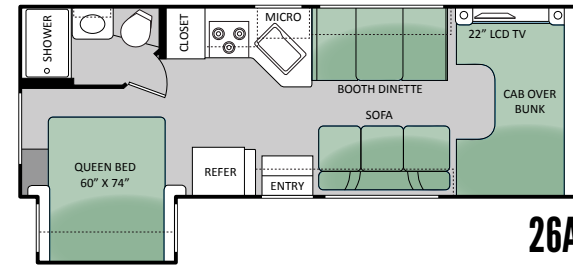

IMPORTANT - PLEASE READ: Information published within this brochure reflects product design, fabrication, material, components and specifications at the date of printing. If your vehicle was manufactured before this brochure was published this information may not be accurate because vehicles assembled before the brochure was published may not have the same design, fabrication, materials, components and specification as represented in the brochure. If your vehicle was manufactured after this sales brochure was published the representations may not be accurate because, for product improvement reasons, we reserve the unilateral right, at any time, without prior notice, to make changes in product design, material, components and specifications. The date the brochure was published (i.e. "Julian date") is set forth on the last page of the brochure. IF CERTAIN INFORMATION PUBLISHED WITHIN THIS BROCHURE IS SIGNIFICANT TO YOUR PURCHASING DECISION, PLEASE CONSULT WITH YOUR SELLING DEALERSHIP TO CONFIRM THAT THE INFORMATION IS ACCURATE WITH RESPECT TO THE VEHICLE YOU ARE CONSIDERING PURCHASING. Photographs in the brochure may depict optional equipment or may only be available in certain floor plans. We reserve the right to make changes in prices and models and to discontinue models without notice or obligation. Components, appliances and the chassis may have been manufactured in a calendar year before the vehicle's designated model year. All capacities are approximate. The actual length of the vehicle may differ from that indicated in the brochure due to variances in the manufacturing processes and/or installed components. All dry weights are based on standard model features and do not include optional features or equipment. Components, appliances and features may differ to conform to local codes. Due to EPA environmental restrictions, engine power and torque ratings may change during any model year. The Thor Motor Coach logo and its design are registered trademarks. Other products and company names are trademarks and/or registered trademarks of their respective manufacturer. While the color of the motorhome's exterior and the interior fabrics depicted in this brochure are fair and reasonable depictions, the colors depicted may not be exact match of the actual colors because of variances in photo processing and printing. Component part and appliance manufacturers issue limited warranties covering portions of the vehicle not covered under the limited warranty we issue. To learn specific details regarding warranty coverage please consult your selling dealership or review the warranty packet inside the vehicle.