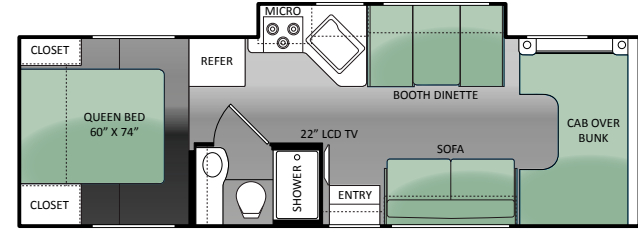

IMPORTANT - PLEASE READ: Information published within this brochure reflects product design, fabrication, material, components and specifications at the date of printing. If your vehicle was manufactured before this brochure was published this information may not be accurate because vehicles assembled before the brochure was published may not have the same design, fabrication, materials, components and specification as represented in the brochure. If your vehicle was manufactured after this sales brochure was published the representations may not be accurate because, for product improvement reasons, we reserve the unilateral right, at any time, without prior notice, to make changes in product design, material, components and specifications. The date the brochure was published (i.e. "Julian date") is set forth on the last page of the brochure. IF CERTAIN INFORMATION PUBLISHED WITHIN THIS BROCHURE IS SIGNIFICANT TO YOUR PURCHASING DECISION, PLEASE CONSULT WITH YOUR SELLING DEALERSHIP TO CONFIRM THAT THE INFORMATION IS ACCURATE WITH RESPECT TO THE VEHICLE YOU ARE CONSIDERING PURCHASING. Photographs in the brochure may depict optional equipment or may only be available in certain floor plans. We reserve the right to make changes in prices and models and to discontinue models without notice or obligation. Components, appliances and the chassis may have been manufactured in a calendar year before the vehicle's designated model year. All capacities are approximate. The actual length of the vehicle may differ from that indicated in the brochure due to variances in the manufacturing processes and/or installed components. All dry weights are based on standard model features and do not include optional features or equipment. Components, appliances and features may differ to conform to local codes. Due to EPA environmental restrictions, engine power and torque ratings may change during any model year. The Thor Motor Coach logo and its design are registered trademarks. Other products and company names are trademarks and/or registered trademarks of their respective manufacturer. While the color of the motorhome's exterior and the interior fabrics depicted in this brochure are fair and reasonable depictions, the colors depicted may not be exact match of the actual colors because of variances in photo processing and printing. Component part and appliance manufacturers issue limited warranties covering portions of the vehicle not covered under the limited warranty we issue. To learn specific details regarding warranty coverage please consult your selling dealership or review the warranty packet inside the vehicle.