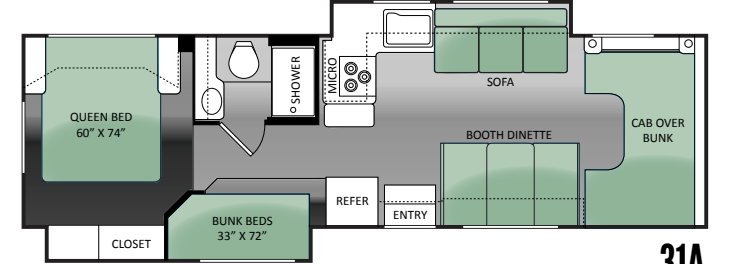

22E

23U

24C

26A

28A

28Z

31A

31F

31L

MODEL	22E	23U	24C	26A	28A	28Z	31A	31F	31L
Chassis (Ford/Chevy)	Ford / Chevy	Ford / Chevy	Ford / Chevy	Ford/Chevy	Ford / Chevy	Ford	Ford	Ford	Ford
Gross Vehicle (GVWR)	12,500 / 12,300	12,500 / 12,300	12,500 / 12,300	12,500 / 12,300	12,500 / 12,300	14,500	14,500	14,500	14,500
Gross Combined (GCWR)	18,500 / 16,000	18,500 / 16,000	18,500 / 16,000	18,500 / 16,000	8,500 / 16,000	22,000	22,000	22,000	22,000
Wheel Base	158" / 159"	158" / 159"	168" / 169"	183" / 184"	190" / 191"	210"	223"	223"	223"
Exterior Length (w/o ladder)*	23' 11" / 24' 5"	24' 10" / 25' 4"	24' 11" / 25' 5"	27' / 27' 7"	29' 9" / 30' 3"	29' 11"	32' 2"	32' 2"	32' 7"
Exterior Height (w/ AC)	10' 10"	10' 10"	10' 10"	10' 10"	10' 10"	10' 10"	10' 10"	10' 10"	10' 10"
Exterior Width (w/o mirrors)	99"	99"	99"	99"	99"	99"	99"	99"	99"
Interior Height	82" / 77"	82"	82" / 77"	82"	82"	82"	82"	82"	82"
Awning Size	15'	15'	16'	8' 6"	14'	14'	10' 6"	16'	16'
Fuel (gal.)	55 / 57	55 / 57	55 / 57	55 / 57	55 / 57	55	55	55	55
LPG (lbs)	40.9	40.9	40.9	40.9	40.9	40.9	40.9	40.9	40.9
Fresh/Waste/Grey Water (gal.)	50/24.5/37	40/24.5/38.5	40/24.5/38.5	40/26/26	40 / 25/22	40/26/32	40/26/31	40/28/28F-23R	40/31/29
Water Heater (gal.)	6	6	6	6	6	6	6	6	6
Furnace (BTUs)	20,000	25,000	20,000	30,000	30,000	30,000	30,000	30,000	30,000
Exterior Storage Capacity (cu. ft.)	52.3	69.5	49.2	40.0	108.8	98.3	55.2	43.5	65.9