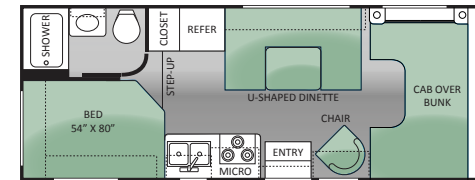

IMPORTANT - PLEASE READ: Information published within this brochure reflects product design, fabrication, material, components and specifications at the date of printing. If your vehicle was manufactured before this brochure was published this information may not be accurate because vehicles assembled before the brochure was published may not have the same design, fabrication, materials, components and specification as represented in the brochure. If your vehicle was manufactured after this sales brochure was published the representations may not be accurate because, for product improvement reasons, we reserve the unilateral right, at any time, without prior notice, to make changes in product design, material, components and specifications. The date the brochure was published (i.e. "Julian date") is set forth on the last page of the brochure. IF CERTAIN INFORMATION PUBLISHED WITHIN THIS BROCHURE IS SIGNIFICANT TO YOUR PURCHASING DECISION, PLEASE CONSULT WITH YOUR SELLING DEALERSHIP TO CONFIRM THAT THE INFORMATION IS ACCURATE WITH RESPECT TO THE VEHICLE YOU ARE CONSIDERING PURCHASING. Photographs in the brochure may depict optional equipment or may only be available in certain floor plans. We reserve the right to make changes in prices and models and to discontinue models without notice or obligation. Components, appliances and the chassis may have been manufactured in a calendar year before the vehicle's designated model year. All capacities are approximate. The actual length of the vehicle may differ from that indicated in the brochure due to variances in the manufacturing processes and/or installed components. All dry weights are based on standard model features and do not include optional features or equipment. Components, appliances and features may differ to conform to local codes. Due to EPA environmental restrictions, engine power and torque ratings may change during any model year. The Thor Motor Coach logo and its design are registered trademarks. Other products and company names are trademarks and/or registered trademarks of their respective manufacturer. While the color of the motorhome's exterior and the interior fabrics depicted in this brochure are fair and reasonable depictions, the colors depicted may not be exact match of the actual colors because of variances in photo processing and printing. Component part and appliance manufacturers issue limited warranties covering portions of the vehicle not covered under the limited warranty we issue. To learn specific details regarding warranty coverage please consult your selling dealership or review the warranty packet inside the vehicle.