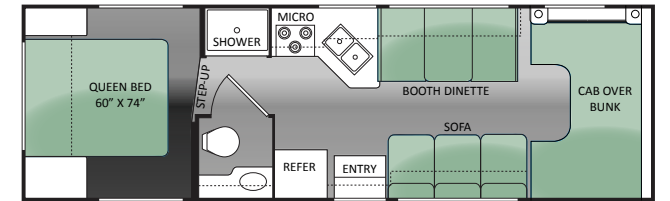

22E

23U

24C

26A

28A

28Z

31A

31F

31L

MODEL	22E	23U	24C	26A	28A	28Z	31A	31F	31L
Chassis (Ford/Chevy)	Ford / Chevy	Ford / Chevy	Ford / Chevy	Ford/Chevy	Ford / Chevy	Ford	Ford	Ford	Ford
Gross Vehicle (GVWR)	12,500 / 12,300	12,500 / 12,300	12,500 / 12,300	12,500 / 12,300	12,500 / 12,300	14,500	14,500	14,500	14,500
Gross Combined (GCWR)	18,500 / 16,000	18,500 / 16,000	18,500 / 16,000	18,500 / 16,000	8,500 / 16,000	22,000	22,000	22,000	22,000
Wheel Base	158" / 159"	158" / 159"	168" / 169"	183" / 184"	190" / 191"	210"	223"	223"	223"
Exterior Length (w/o ladder)*	23' 11" / 24' 5"	24' 10" / 25' 4"	24' 11" / 25' 5"	27' / 27' 7"	29' 9" / 30' 3"	29' 11"	32' 2"	32' 2"	32' 7"
Exterior Height (w/ AC)	10' 10"	10' 10"	10' 10"	10' 10"	10' 10"	10' 10"	10' 10"	10' 10"	10' 10"
Exterior Width (w/o mirrors)	99"	99"	99"	99"	99"	99"	99"	99"	99"
Interior Height	82" / 77"	82"	82" / 77"	82"	82"	82"	82"	82"	82"
Awning Size	15'	15'	16'	8' 6"	14'	14'	10' 6"	16'	16'
Fuel (gal.)	55 / 57	55 / 57	55 / 57	55 / 57	55 / 57	55	55	55	55
LPG (lbs)	40.9	40.9	40.9	40.9	40.9	40.9	40.9	40.9	40.9
Fresh/Waste/Grey Water (gal.)	50/24.5/37	40/24.5/38.5	40/24.5/38.5	40/26/26	40 / 25/22	40/26/32	40/26/31	40/28/28F-23R	40/31/29
Water Heater (gal.)	6	6	6	6	6	6	6	6	6
Furnace (BTUs)	20,000	25,000	20,000	30,000	30,000	30,000	30,000	30,000	30,000
Exterior Storage Capacity (cu. ft.)	52.3	69.5	49.2	40.0	108.8	98.3	55.2	43.5	65.9