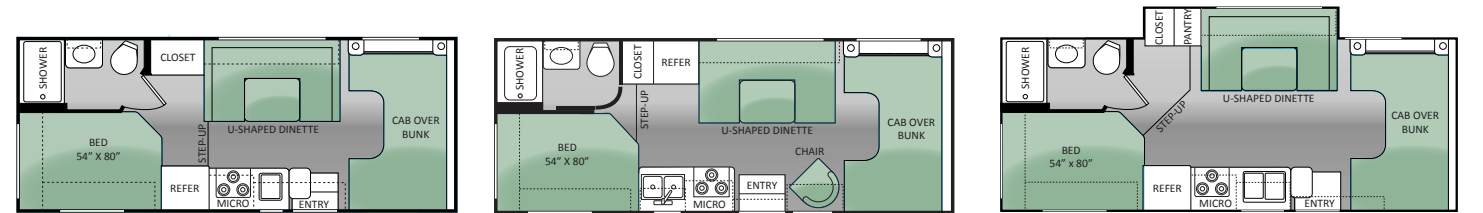

IMPORTANT - PLEASE READ: Information published within this brochure reflects product design, fabrication, material, components and specifications at the date of printing. If your vehicle was manufactured before this brochure was published this information may not be accurate because vehicles assembled before the brochure was published may not have the same design, fabrication, materials, components and specification as represented in the brochure. If your vehicle was manufactured after this sales brochure was published the representations may not be accurate because, for product improvement reasons, we reserve the unilateral right, at any time, without prior notice, to make changes in product design, material, components and specifications. The date the brochure was published (i.e. "Julian date") is set forth on the last page of the brochure. IF CERTAIN INFORMATION PUBLISHED WITHIN THIS BROCHURE IS SIGNIFICANT TO YOUR PURCHASING DECISION, PLEASE CONSULT WITH YOUR SELLING DEALERSHIP TO CONFIRM THAT THE INFORMATION IS ACCURATE WITH RESPECT TO THE VEHICLE YOU ARE CONSIDERING PURCHASING. Photographs in the brochure may depict optional equipment or may only be available in certain floor plans. We reserve the right to make changes in prices and models and to discontinue models without notice or obligation. Components, appliances and the chassis may have been manufactured in a calendar year before the vehicle's designated model year. All capacities are approximate. The actual length of the vehicle may differ from that indicated in the brochure due to variances in the manufacturing processes and/or installed components. All dry weights are based on standard model features and do not include optional features or equipment. Components, appliances and features may differ to conform to local codes. Due to EPA environmental restrictions, engine power and torque ratings may change during any model year. The Thor Motor Coach logo and its design are registered trademarks. Other products and company names are trademarks and/or registered trademarks of their respective manufacturer. While the color of the motorhome's exterior and the interior fabrics depicted in this brochure are fair and reasonable depictions, the colors depicted may not be exact match of the actual colors because of variances in photo processing and printing. Component part and appliance manufacturers issue limited warranties covering portions of the vehicle not covered under the limited warranty we issue. To learn specific details regarding warranty coverage please consult your selling dealership or review the warranty packet inside the vehicle.