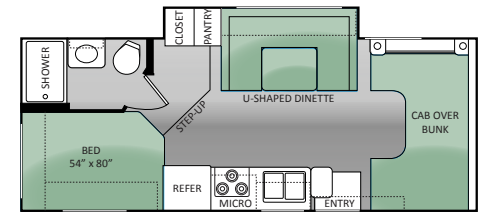

IMPORTANT - PLEASE READ: Information published within this brochure reflects product design, fabrication, material, components and specifications at the date of printing. If your vehicle was manufactured before this brochure was published this information may not be accurate because vehicles assembled before the brochure was published may not have the same design, fabrication, materials, components and specification as represented in the brochure. If your vehicle was manufactured after this sales brochure was published the representations may not be accurate because, for product improvement reasons, we reserve the unilateral right, at any time, without prior notice, to make changes in product design, material, components and specifications. The date the brochure was published (i.e. "Julian date") is set forth on the last page of the brochure. IF CERTAIN INFORMATION PUBLISHED WITHIN THIS BROCHURE IS SIGNIFICANT TO YOUR PURCHASING DECISION, PLEASE CONSULT WITH YOUR SELLING DEALERSHIP TO CONFIRM THAT THE INFORMATION IS ACCURATE WITH RESPECT TO THE VEHICLE YOU ARE CONSIDERING PURCHASING. Photographs in the brochure may depict optional equipment or may only be available in certain floor plans. We reserve the right to make changes in prices and models and to discontinue models without notice or obligation. Components, appliances and the chassis may have been manufactured in a calendar year before the vehicle's designated model year. All capacities are approximate. The actual length of the vehicle may differ from that indicated in the brochure due to variances in the manufacturing processes and/or installed components. All dry weights are based on standard model features and do not include optional features or equipment. Components, appliances and features may differ to conform to local codes. Due to EPA environmental restrictions, engine power and torque ratings may change during any model year. The Thor Motor Coach logo and its design are registered trademarks. Other products and company names are trademarks and/or registered trademarks of their respective manufacturer. While the color of the motorhome's exterior and the interior fabrics depicted in this brochure are fair and reasonable depictions, the colors depicted may not be exact match of the actual colors because of variances in photo processing and printing. Component part and appliance manufacturers issue limited warranties covering portions of the vehicle not covered under the limited warranty we issue. To learn specific details regarding warranty coverage please consult your selling dealership or review the warranty packet inside the vehicle.