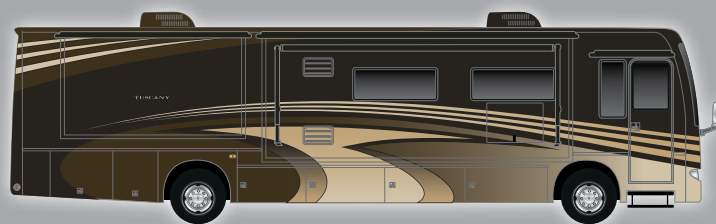

ROCKY ROAD FULL BODY PAINT