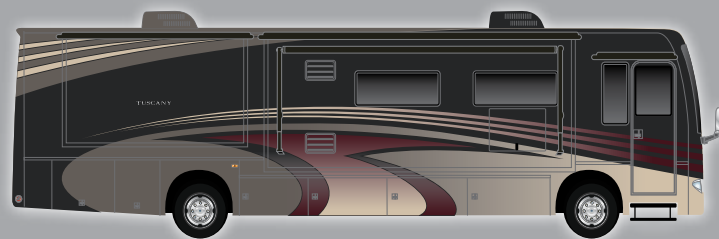

MIDNIGHT EMBER FULL BODY PAINT