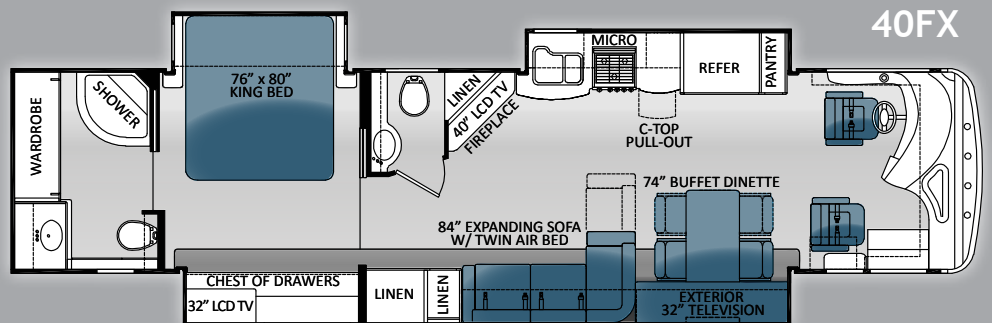

Chassis (Ford/Chevy)	Freightliner XC
Gross Vehicle (GVWR)	35,400
Gross Combined (GCWR)	45,400
Wheel Base	266"
Exterior Length (w/o ladder)*	40'-0"
Exterior Height (w/ AC)	12' 8"
Exterior Width (w/o mirrors)	101"
Interior Height	85"
Awning Size	13'
LPG (lbs)	126
Fresh Water (gal)	91
Waste Water (gal)	51
Grey Water (gal)	51
Water Heater (gal)	10
Furnace (BTUs)	(2) 20,000
Exterior Storage Capacity (cu. ft.)	215

STANDARD & OPTIONS

CHASSIS

- Freightliner XC Raised Rail Chassis
- 380-HP Cummins ISC Engine with 1,050 ft lb Torque
- 6 Speed Allison MH-3000 Automatic Transmission
- 22.5" Radial Tires with Aluminum Wheels 275/80R
- Full Air Brakes
- Air-Ride Suspension
- Exhaust Brake
- Dual Fuel Fills
- Emergency Start Circuit
- Full Width Stainless Stone Guard with TUSCANY Emblem
- 10,000 lb Trailer Hitch
- Automatic Hydraulic Leveling Jacks