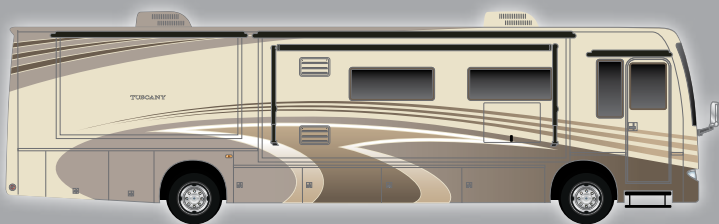

INTERIOR

- Hardwood Raised Panel Cabinet Doors
- Solid Surface Countertops Throughout
- Day/Night Roller Shades in Living Area and Bedroom
- Porcelain Tile Flooring
- Fireplace
- UltraLeather Expanding 'J' Lounge - Passenger Side
- Cantilever Buffet with Additional Storage and Four Chairs (2 Fixed and 2 Folding)
- King Bed with Pillow Top Mattress
- Bedspread with Throw Pillows

KITCHEN

- Stainless Steel Residential Refrigerator w/ In-Door Ice & Water Dispenser
- 3 Burner Cooktop
- 1.8 Cu Ft Stainless Steel Space Saver Microwave/Convection Oven
- Single Lever Faucet with Sprayer and Water Filter Faucet

- Fantastic® Power Vent with Rain Sensor & Remote

ELECTRICAL & PLUMBING

- Dual 13.5 BTU Ducted Central Air Conditioners with Heat Pumps
- Central Vacuum System with Toe Kick Dustpan
- 50-amp, 120-volt Service
- Onan RV QD 8000 Diesel Generator
- Automatic Generator Start System
- 2000-watt Pure Sine Wave Inverter / 100-amp Converter
- (4) 6-volt Auxiliary House Batteries
- Battery Disconnect
- Carbon Monoxide, LP gas, and Smoke Detectors
- Monitor Panel with LPG Readout
- Stackable Washer & Dryer
- Full Height Shower with Door
- Skylight in Shower
- Foot Flush Porcelain Toilet w/ Sprayer
- Enclosed Heated Potable and Holding Tanks
- Black Tank Flush
- E-Z Flow Water Panel with Whole-House Water Filtration
- Exterior Shower
- Manual Power Cord Reel

BURLED BEACH FULL BODY PAINT