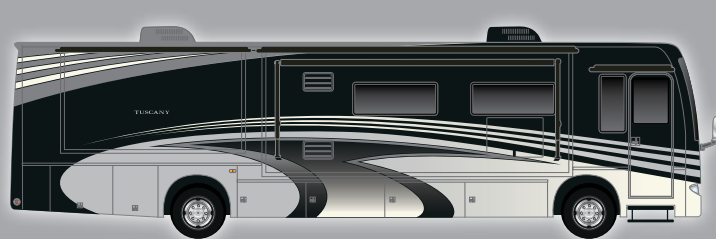

STORM SHADOW FULL BODY PAINT

IMPORTANT - PLEASE READ: Information published within this brochure reflects product design, fabrication, material, components and specifications at the date of printing. If your vehicle was manufactured before this brochure was published this information may not be accurate because vehicles assembled before the brochure was published may not have the same design, fabrication, materials, components and specification as represented in the brochure. If your vehicle was manufactured after this sales brochure was published the representations may not be accurate because, for product improvement reasons, we reserve the unilateral right, at any time, without prior notice, to make changes in product design, material, components and specifications. The date the brochure was published (i.e. "Julian date") is set forth on the last page of the brochure. IF CERTAIN INFORMATION PUBLISHED WITHIN THIS BROCHURE IS SIGNIFICANT TO YOUR PURCHASING DECISION, PLEASE CONSULT WITH YOUR SELLING DEALERSHIP TO CONFIRM THAT THE INFORMATION IS ACCURATE WITH RESPECT TO THE VEHICLE YOU ARE CONSIDERING PURCHASING. Photographs in the brochure may depict optional equipment or may only be available in certain floor plans. We reserve the right to make changes in prices and models and to discontinue models without notice or obligation. Components, appliances and the chassis may have been manufactured in a calendar year before the vehicle's designated model year. All capacities are approximate. The actual length of the vehicle may differ from that indicated in the brochure due to variances in the manufacturing processes and/or installed components. All dry weights are based on standard model features and do not include optional features or equipment. Components, appliances and features may differ to conform to local codes. Due to EPA environmental restrictions, engine power and torque ratings may change during any model year. The Thor Motor Coach logo and its design are registered trademarks. Other products and company names are trademarks and/or registered trademarks of their respective manufacturer. While the color of the motorhome's exterior and the interior fabrics depicted in this brochure are fair and reasonable depictions, the colors depicted may not be exact match of the actual colors because of variances in photo processing and printing. Component part and appliance manufacturers issue limited warranties covering portions of the vehicle not covered under the limited warranty we issue. To learn specific details regarding warranty coverage please consult your selling dealership or review the warranty packet inside the vehicle.

TUSCANY

YOUR LOCAL TMC DEALER:

Go RVing.