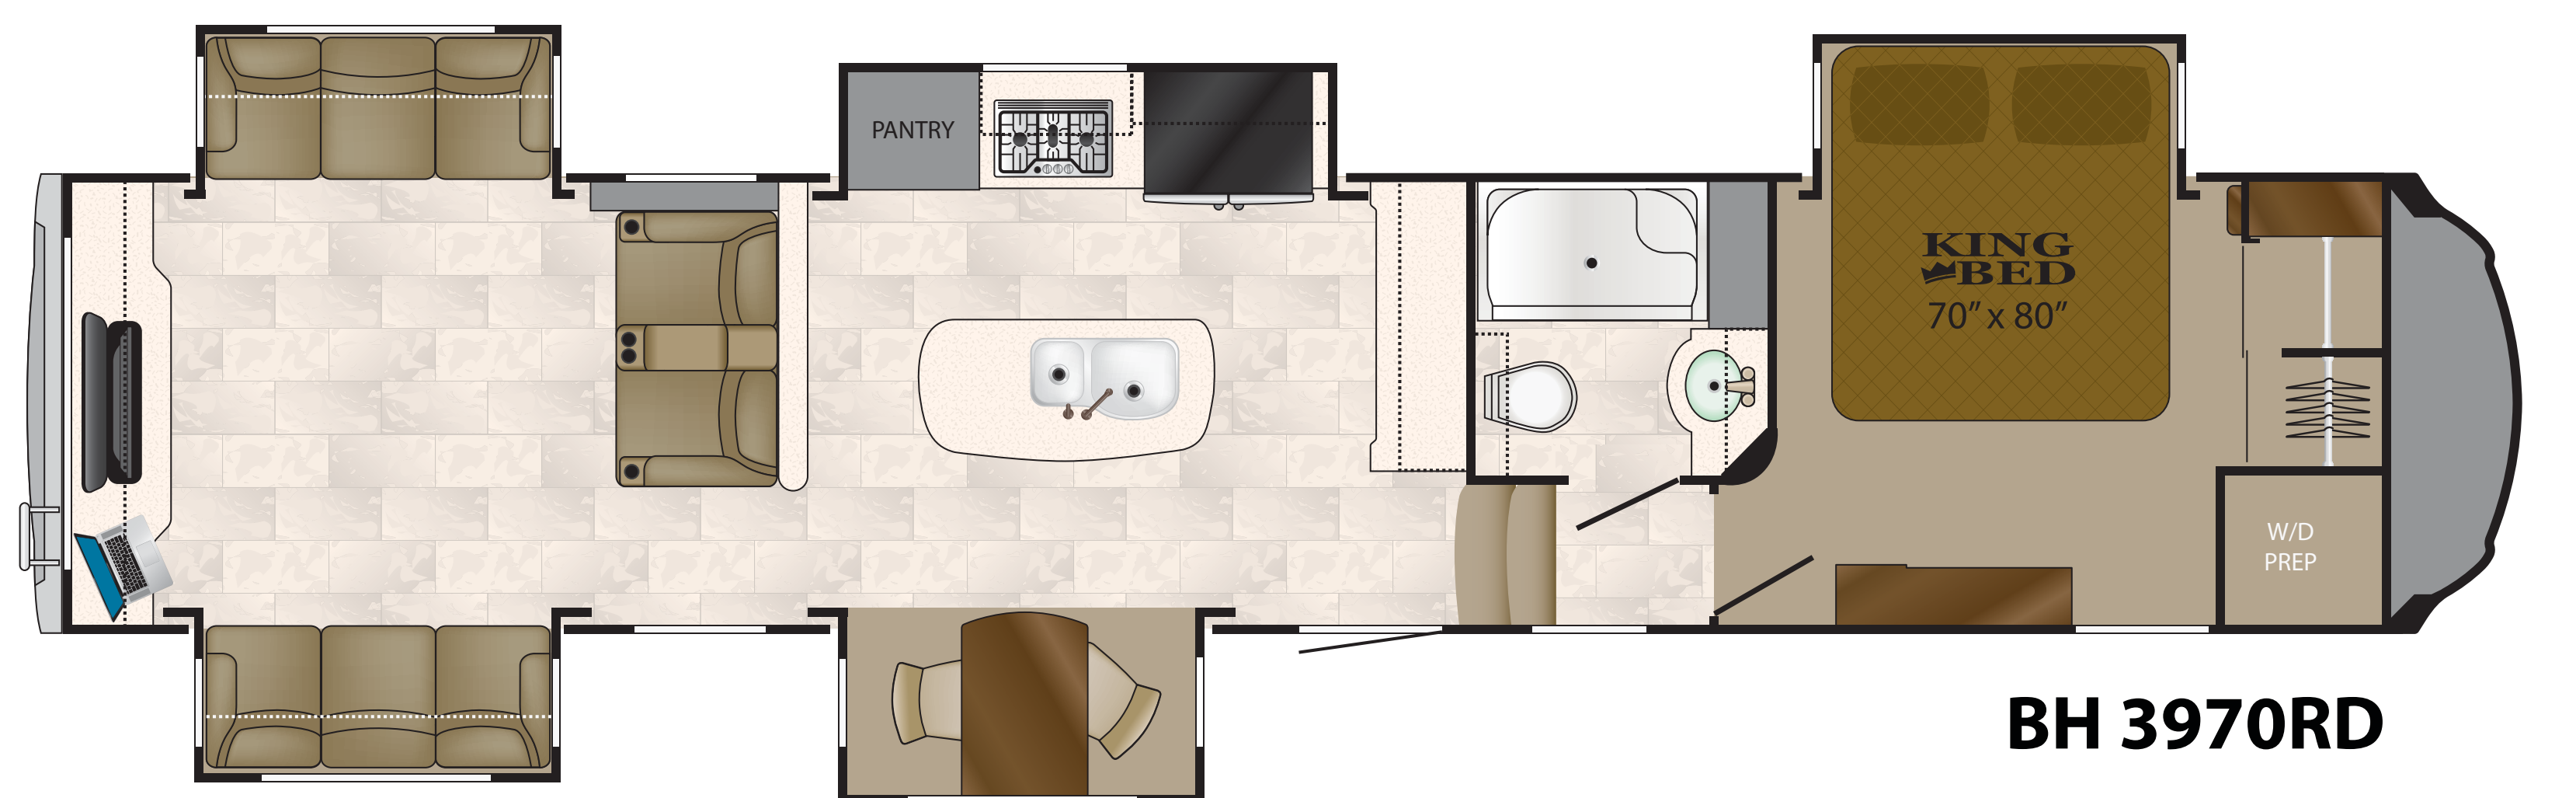

## BIGHORN

BY HEARTLAND

BH 3010RE

BH 3575EL

BH 3160 ELITE

BH 3760EL

BH 3270RS

BH 3870FB

BH 3500SE

BH 3970RD

Bighorn	Length	Height	Dry Weight	GVWR	Hitch Weight
3010RE	34'10"	13'3"	11,840	16,000	2,340
3160EL	35'10"	13'3"	12,015	16,000	2,095
3270RS	35'2"	13'3"	11,965	16,000	2,520
3500SE	38'10"	13'3"	TBD	16,000	TBD
3575EL	39'4"	13'3"	13,050	16,000	2,435
3760EL	40'11"	13'3"	13,240	16,000	2,905
3870FB	43'3"	13'3"	13,355	16,000	3,010
3970RD	43'8"	13'3"	14,300	16,000	2,905