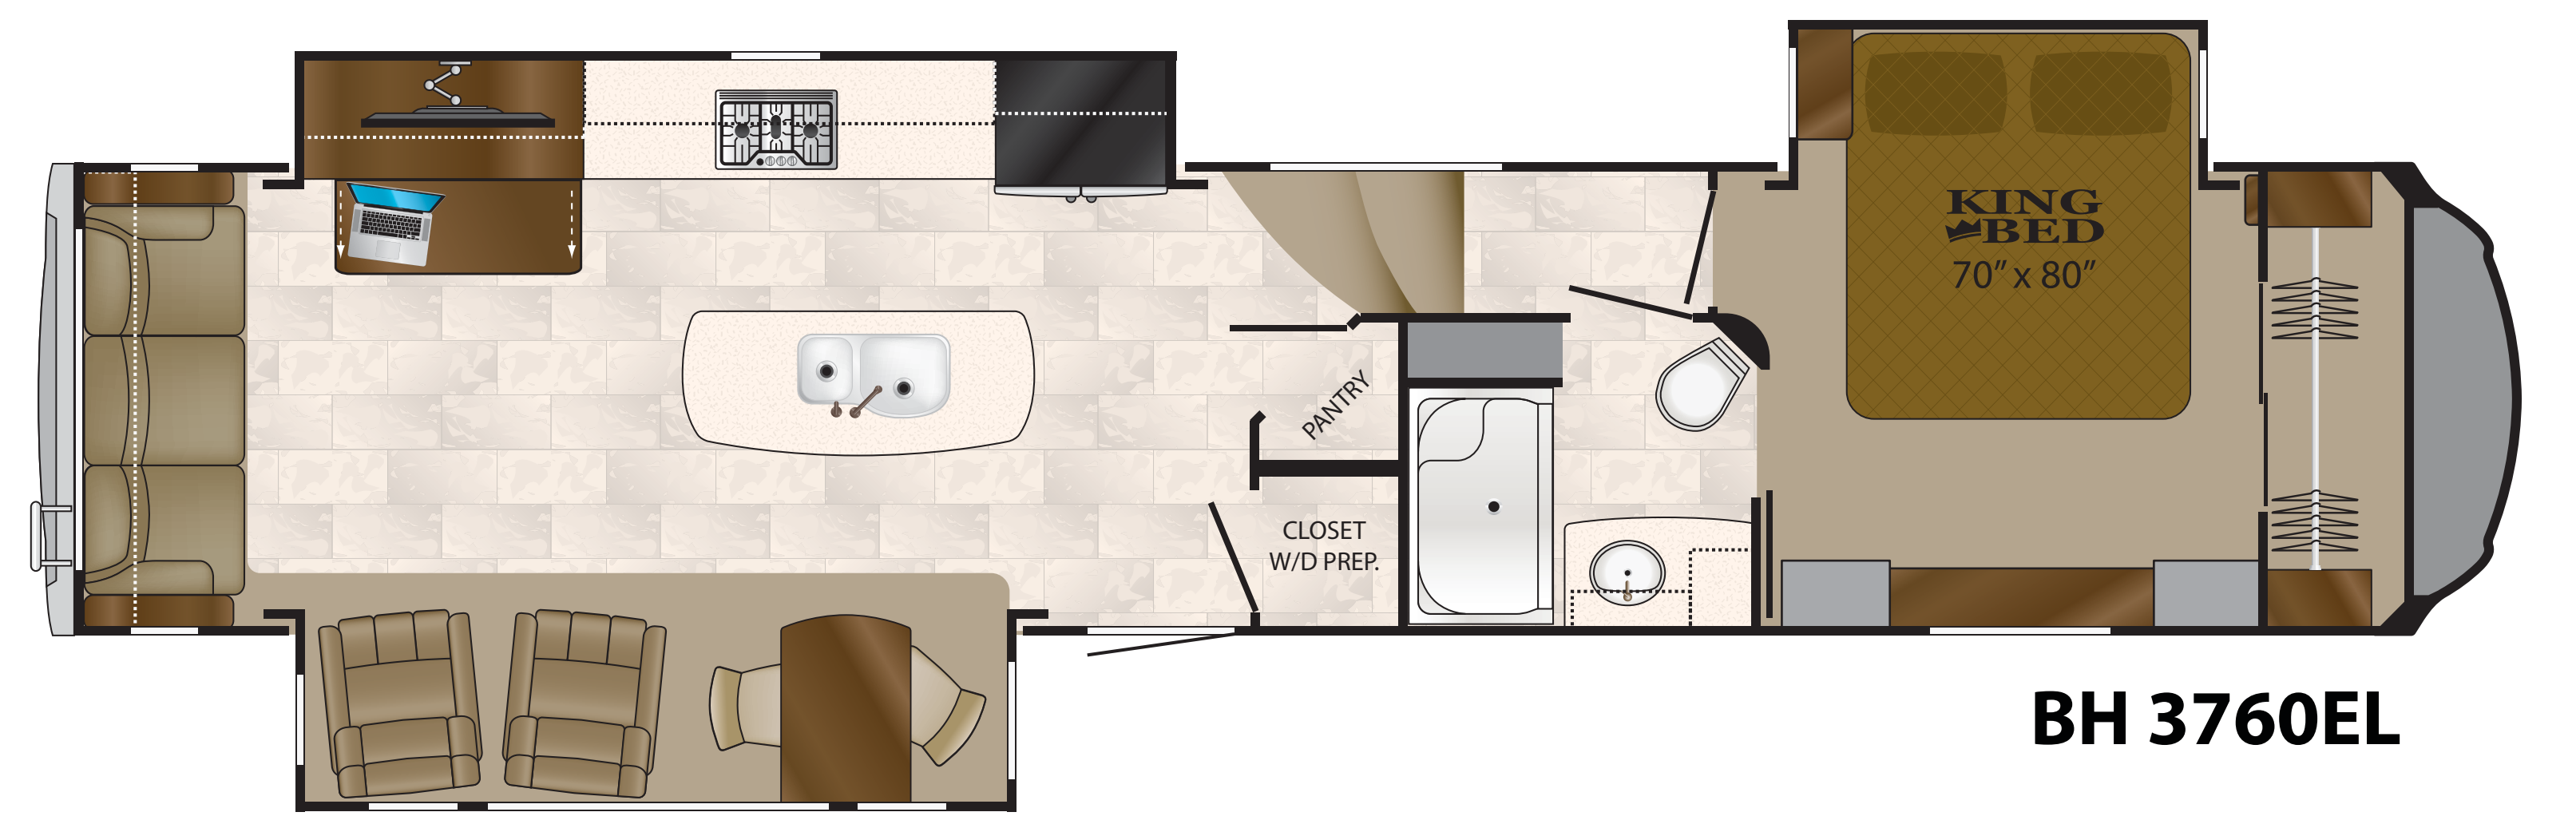

## BIGHORN

BY HEARTLAND

BH 3010RE

BH 3575EL

BH 3160 ELITE

BH 3760EL

BH 3270RS

BH 3870FB

BH 3500SE

BH 3970RD

Bighorn	Length	Height	Dry Weight	GVWR	Hitch Weight
3010RE	34'10"	13'3"	11,840	16,000	2,340
3160EL	35'10"	13'3"	12,015	16,000	2,095
3270RS	35'2"	13'3"	11,965	16,000	2,520
3500SE	38'10"	13'3"	TBD	16,000	TBD
3575EL	39'4"	13'3"	13,050	16,000	2,435
3760EL	40'11"	13'3"	13,240	16,000	2,905
3870FB	43'3"	13'3"	13,355	16,000	3,010
3970RD	43'8"	13'3"	14,300	16,000	2,905