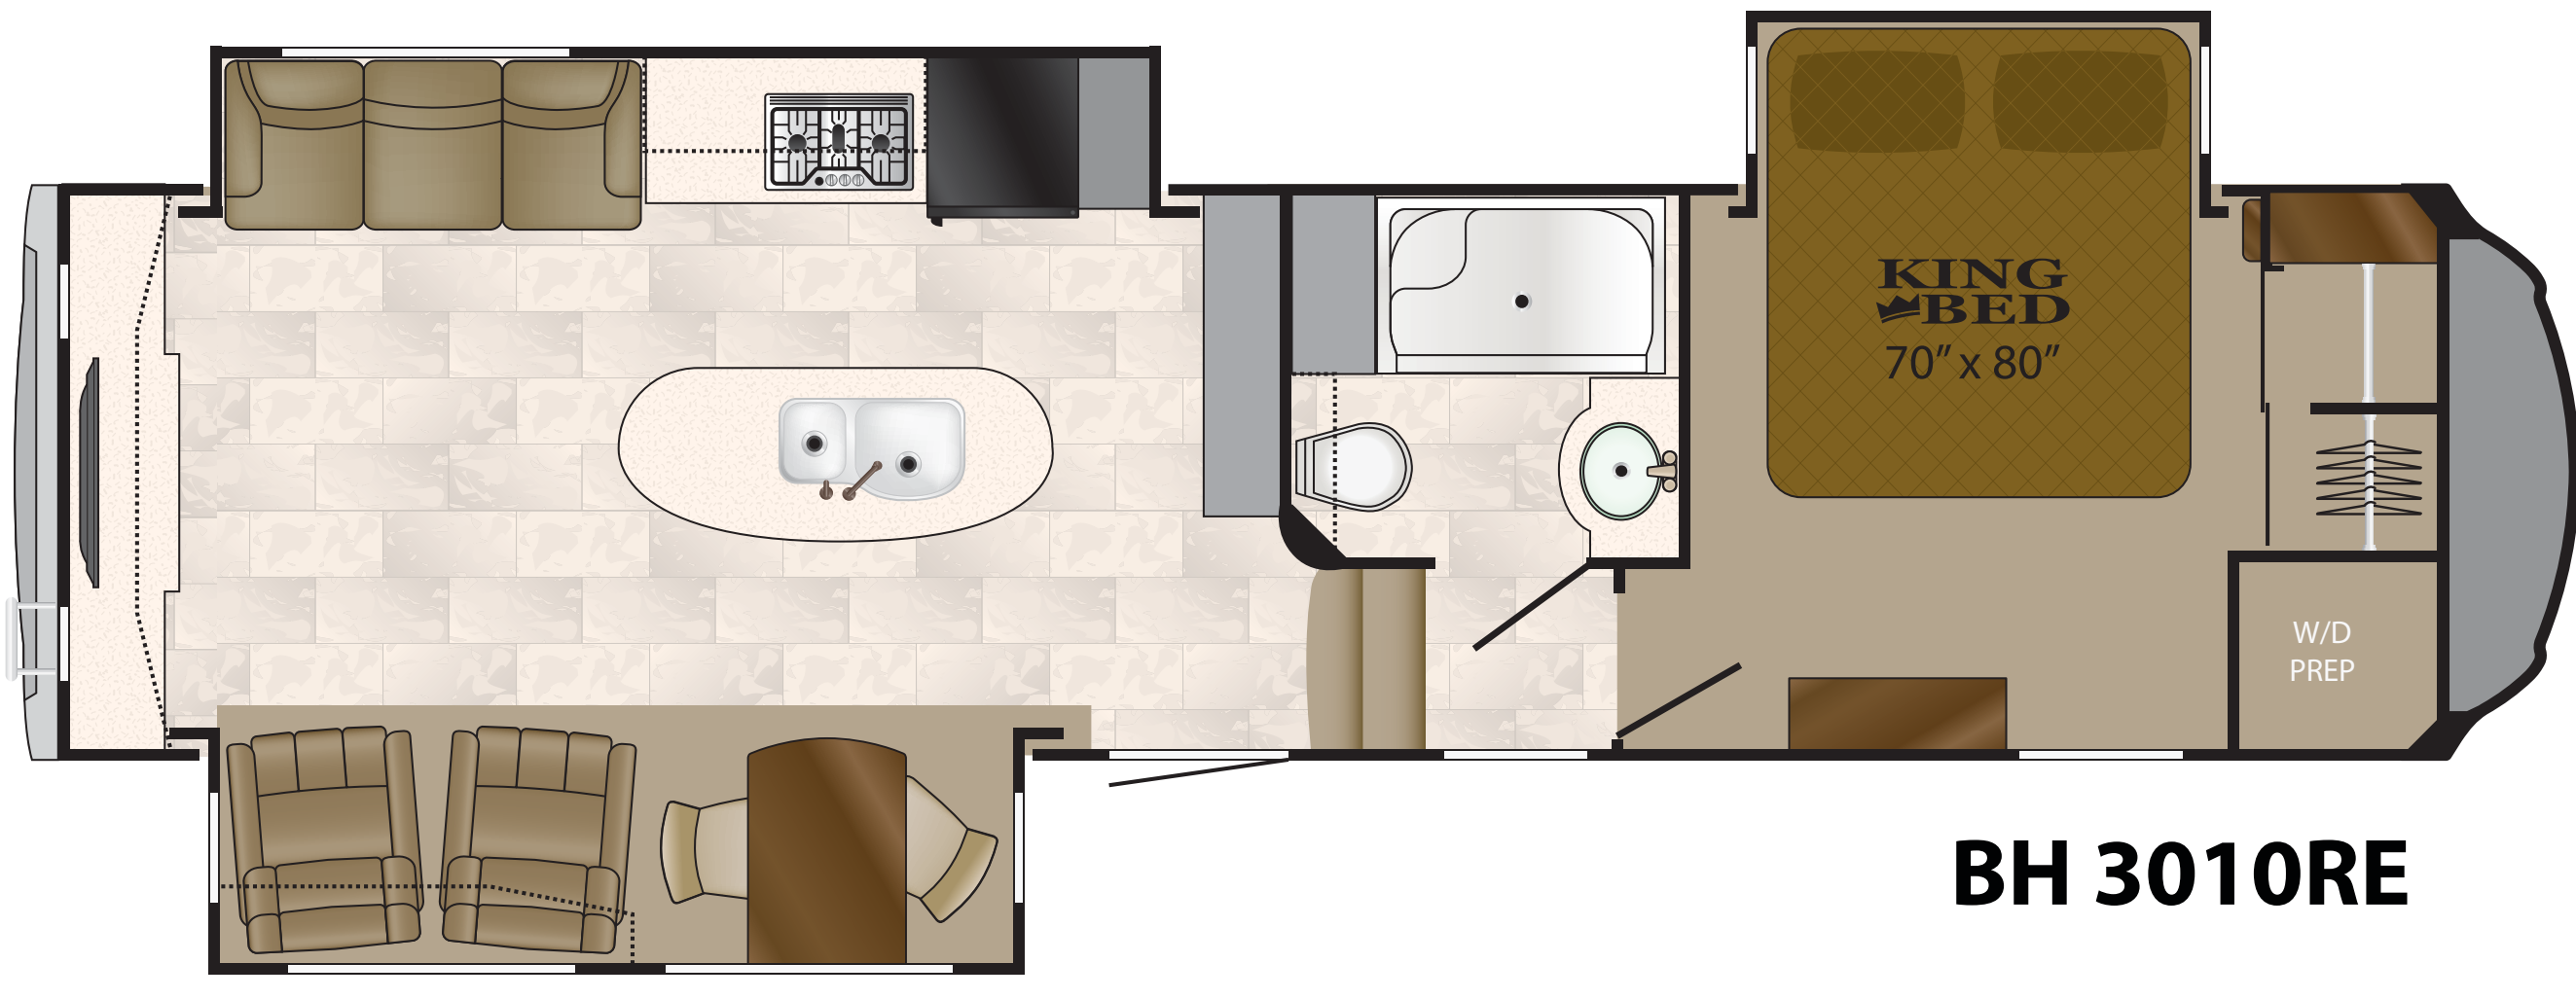

## BIGHORN

BY HEARTLAND

BH 3010RE

BH 3575EL

BH 3160 ELITE

BH 3760EL

BH 3270RS

BH 3870FB

BH 3500SE

BH 3970RD

Bighorn	Length	Height	Dry Weight	GVWR	Hitch Weight
3010RE	34'10"	13'3"	11,840	16,000	2,340
3160EL	35'10"	13'3"	12,015	16,000	2,095
3270RS	35'2"	13'3"	11,965	16,000	2,520
3500SE	38'10"	13'3"	TBD	16,000	TBD
3575EL	39'4"	13'3"	13,050	16,000	2,435
3760EL	40'11"	13'3"	13,240	16,000	2,905
3870FB	43'3"	13'3"	13,355	16,000	3,010
3970RD	43'8"	13'3"	14,300	16,000	2,905