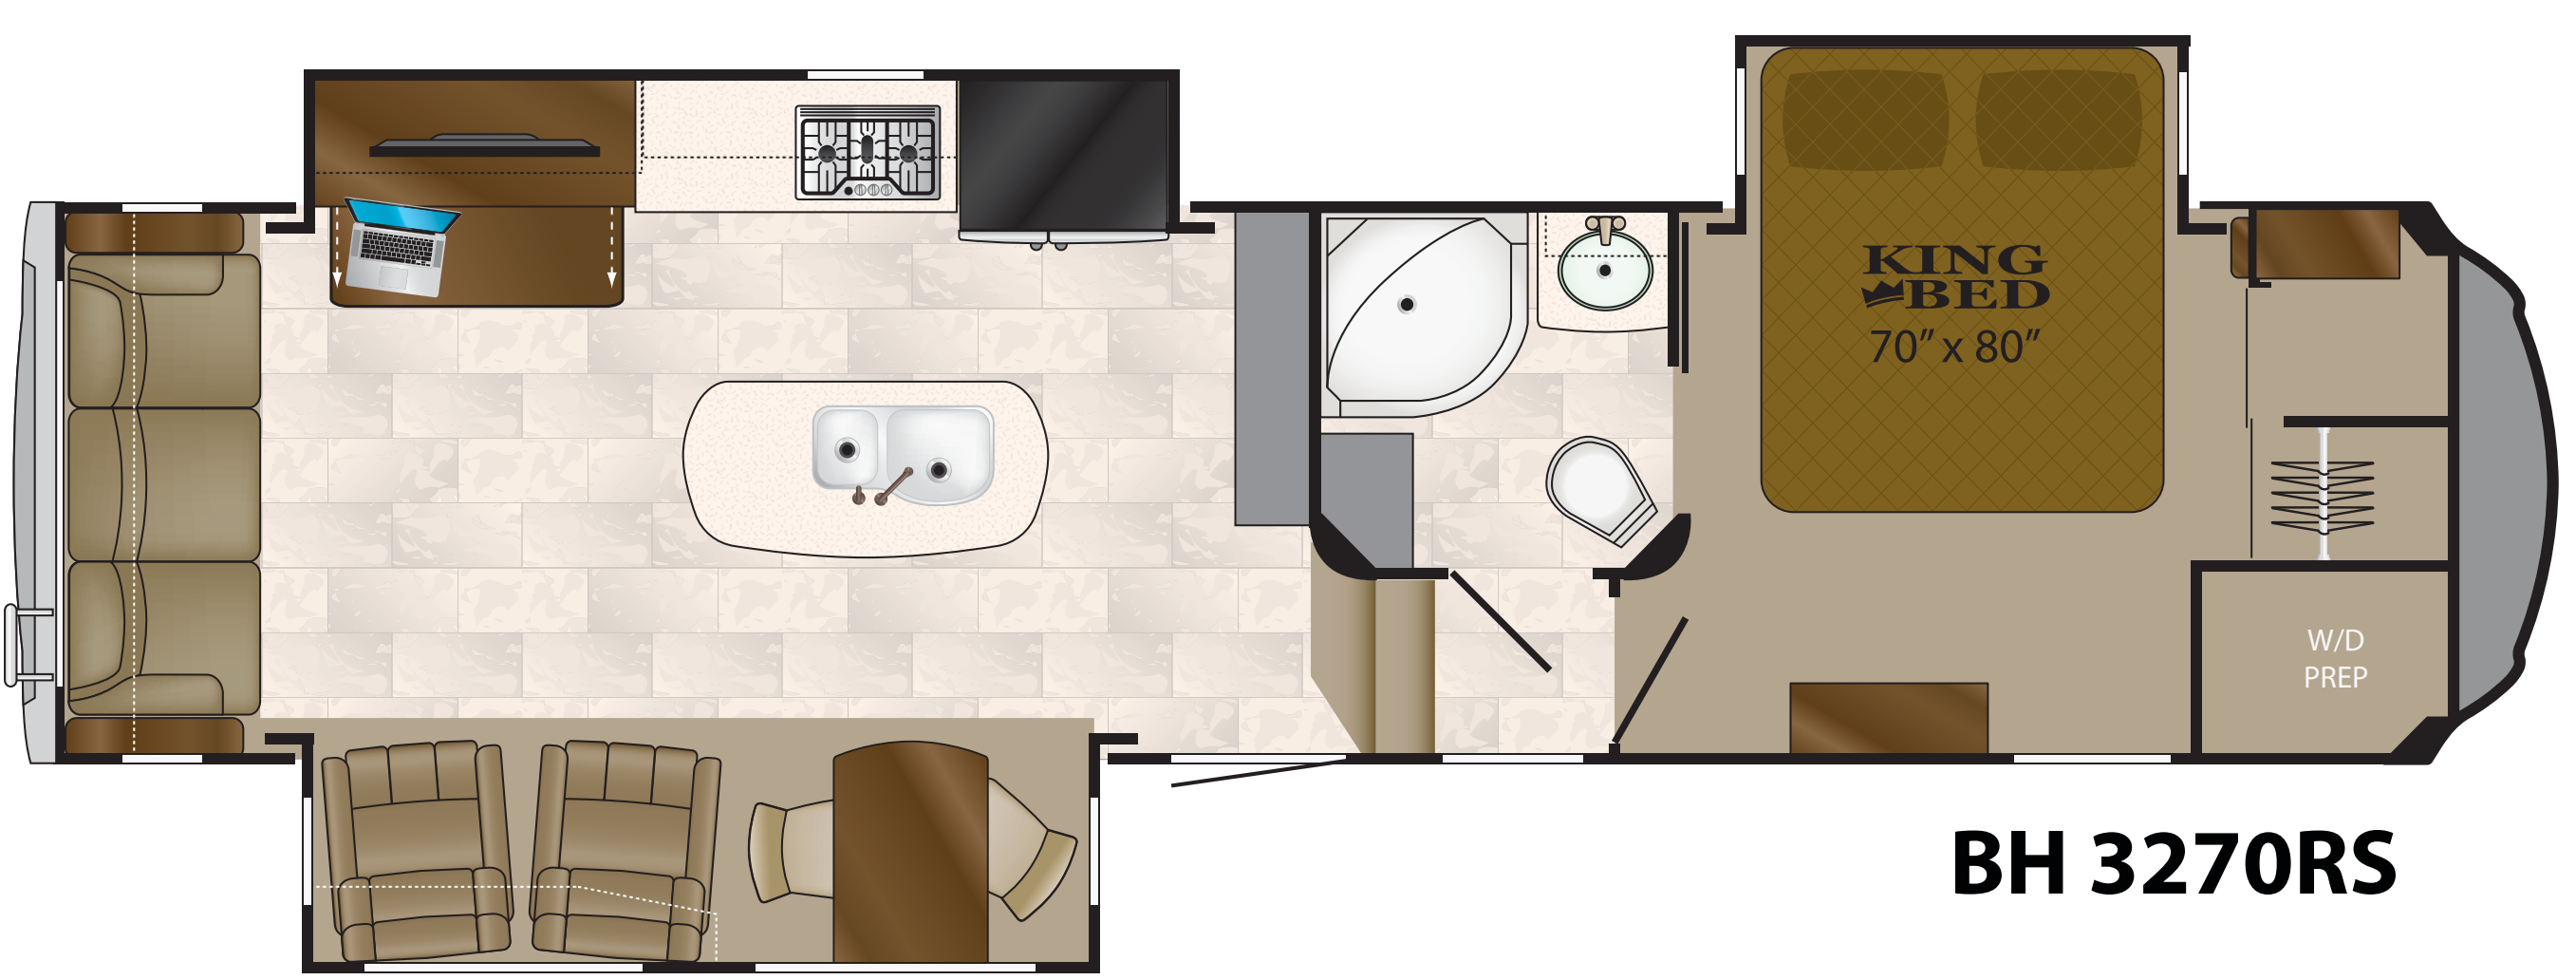

## BIGHORN

BY HEARTLAND

BH 3010RE

BH 3575EL

BH 3160 ELITE

BH 3760EL

BH 3270RS

BH 3870FB

BH 3500SE

BH 3970RD

Bighorn	Length	Height	Dry Weight	GVWR	Hitch Weight
3010RE	34'10"	13'3"	11,840	16,000	2,340
3160EL	35'10"	13'3"	12,015	16,000	2,095
3270RS	35'2"	13'3"	11,965	16,000	2,520
3500SE	38'10"	13'3"	TBD	16,000	TBD
3575EL	39'4"	13'3"	13,050	16,000	2,435
3760EL	40'11"	13'3"	13,240	16,000	2,905
3870FB	43'3"	13'3"	13,355	16,000	3,010
3970RD	43'8"	13'3"	14,300	16,000	2,905