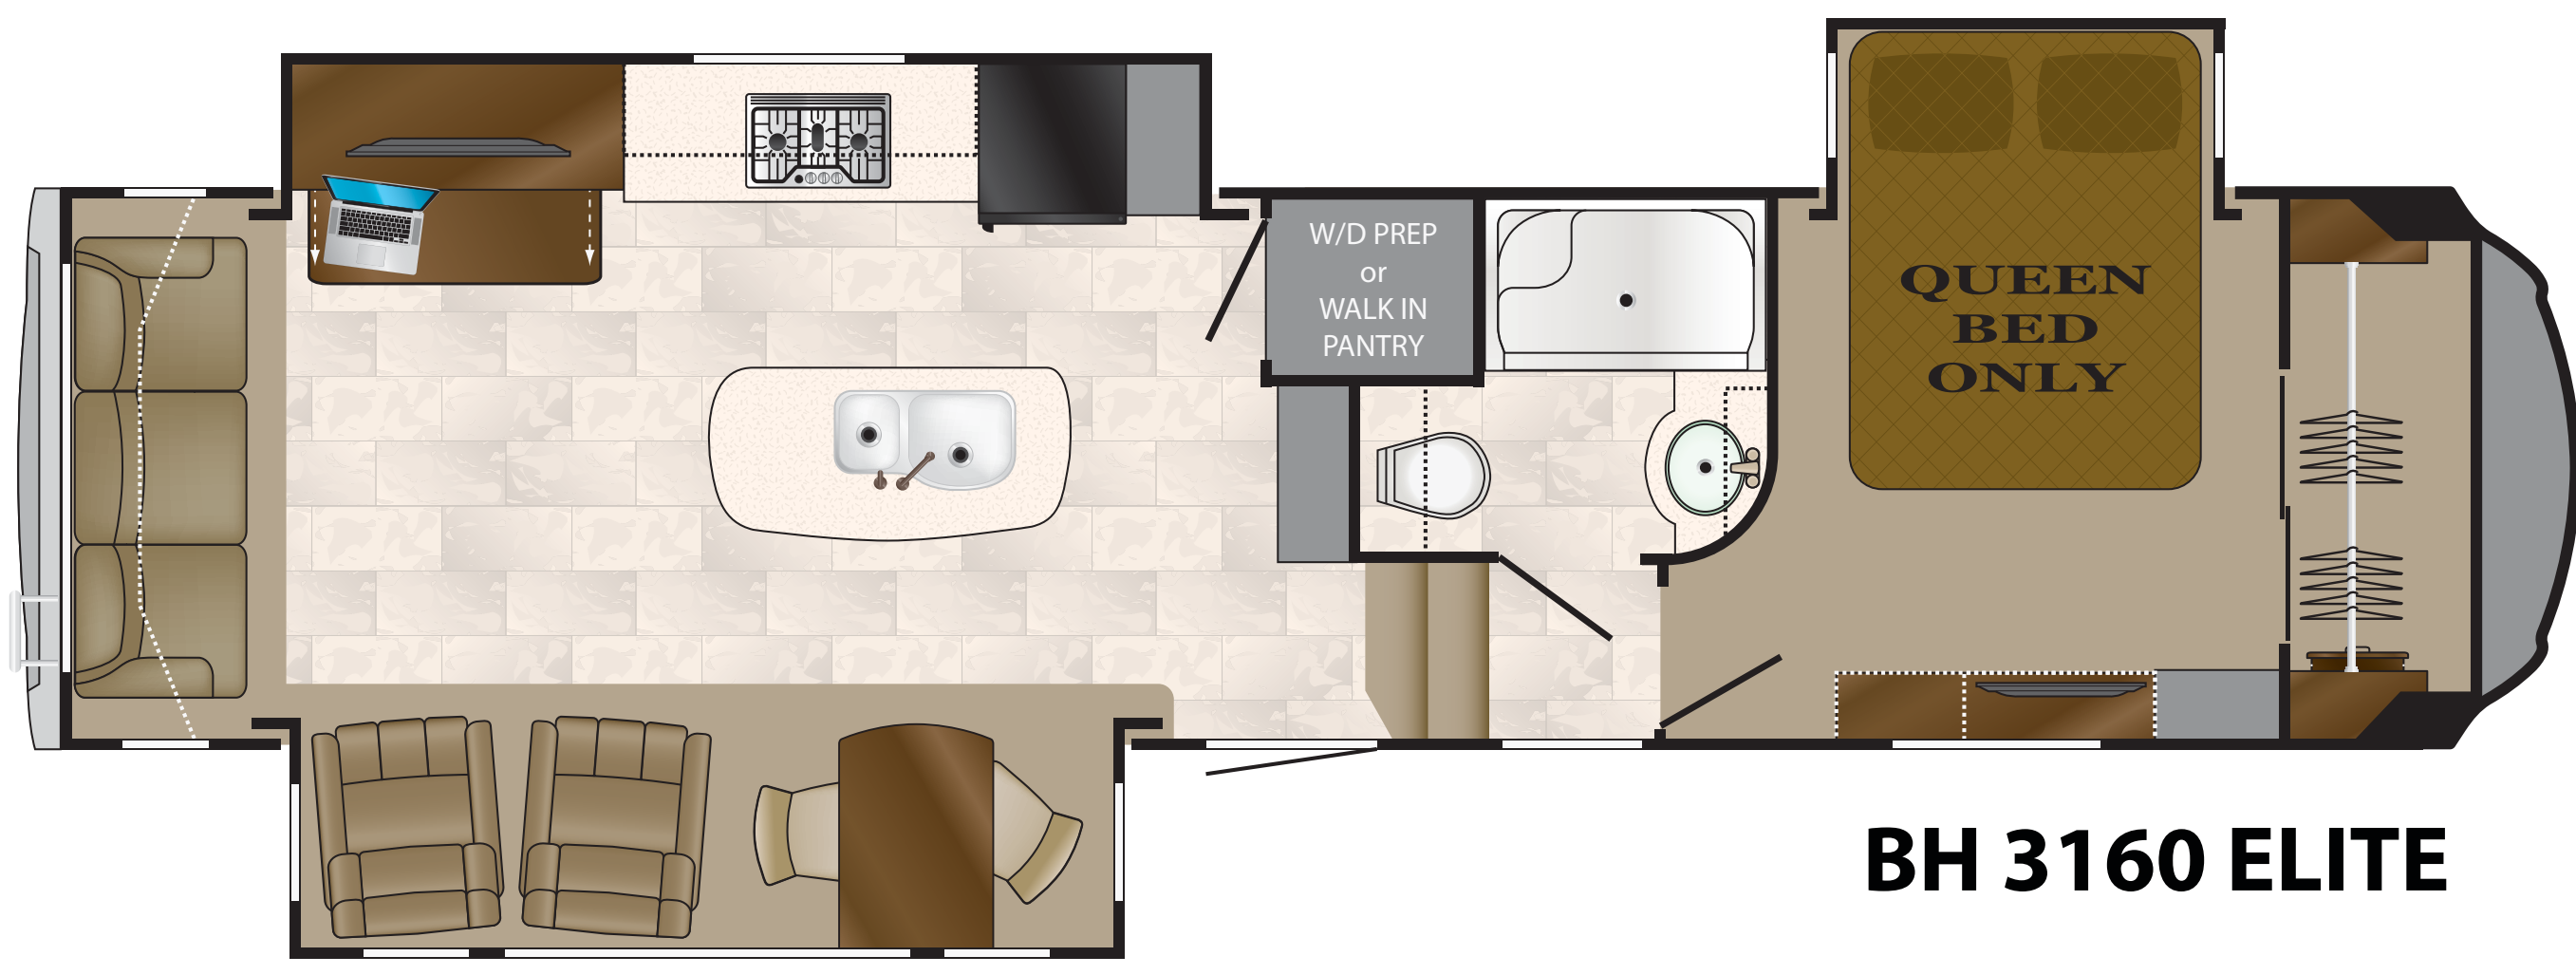

## BIGHORN

BY HEARTLAND

BH 3010RE

BH 3575EL

BH 3160 ELITE

BH 3760EL

BH 3270RS

BH 3870FB

BH 3500SE

BH 3970RD

Bighorn	Length	Height	Dry Weight	GVWR	Hitch Weight
3010RE	34'10"	13'3"	11,840	16,000	2,340
3160EL	35'10"	13'3"	12,015	16,000	2,095
3270RS	35'2"	13'3"	11,965	16,000	2,520
3500SE	38'10"	13'3"	TBD	16,000	TBD
3575EL	39'4"	13'3"	13,050	16,000	2,435
3760EL	40'11"	13'3"	13,240	16,000	2,905
3870FB	43'3"	13'3"	13,355	16,000	3,010
3970RD	43'8"	13'3"	14,300	16,000	2,905