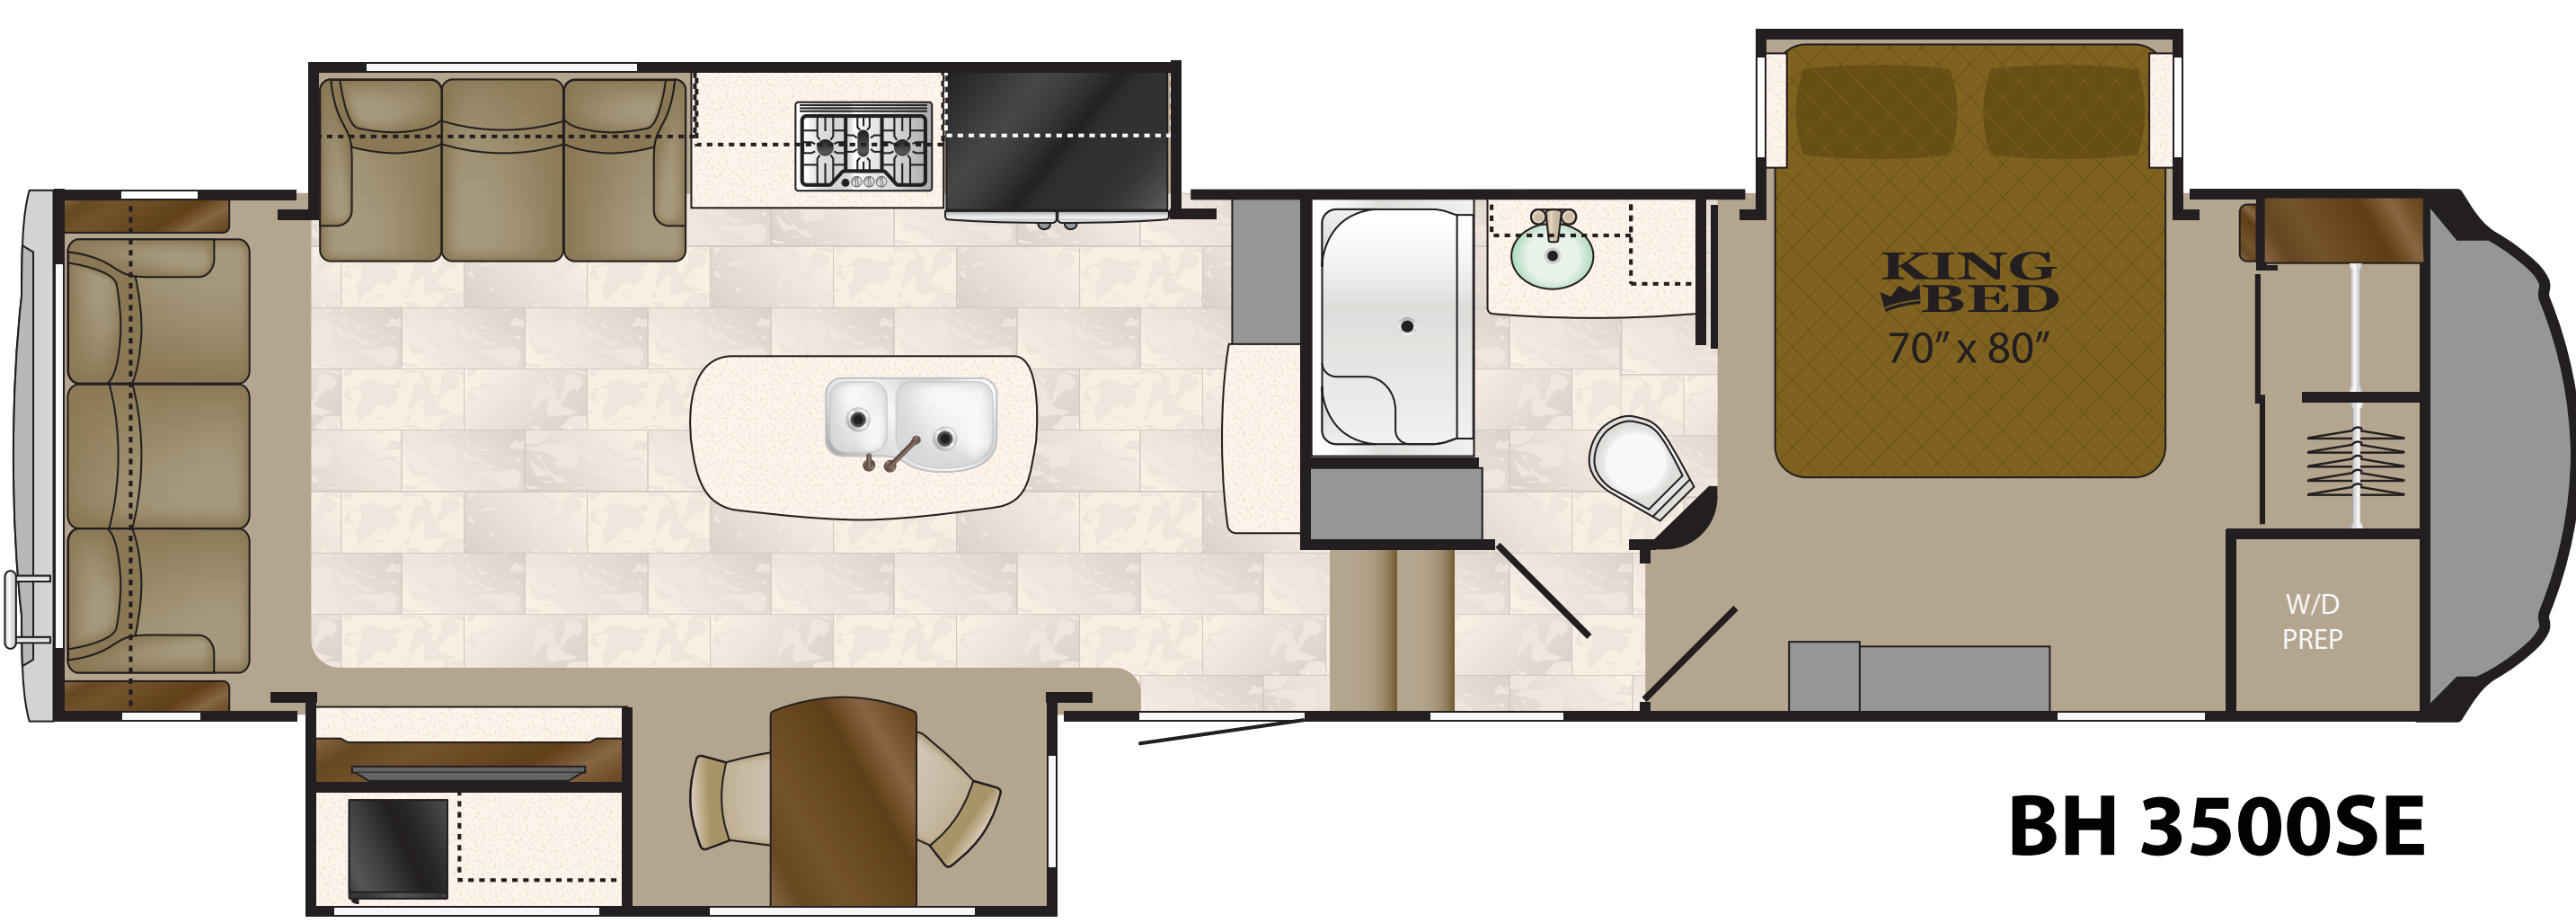

## BIGHORN

BY HEARTLAND

BH 3010RE

BH 3575EL

BH 3160 ELITE

BH 3760EL

BH 3270RS

BH 3870FB

BH 3500SE

BH 3970RD

Bighorn	Length	Height	Dry Weight	GVWR	Hitch Weight
3010RE	34'10"	13'3"	11,840	16,000	2,340
3160EL	35'10"	13'3"	12,015	16,000	2,095
3270RS	35'2"	13'3"	11,965	16,000	2,520
3500SE	38'10"	13'3"	TBD	16,000	TBD
3575EL	39'4"	13'3"	13,050	16,000	2,435
3760EL	40'11"	13'3"	13,240	16,000	2,905
3870FB	43'3"	13'3"	13,355	16,000	3,010
3970RD	43'8"	13'3"	14,300	16,000	2,905