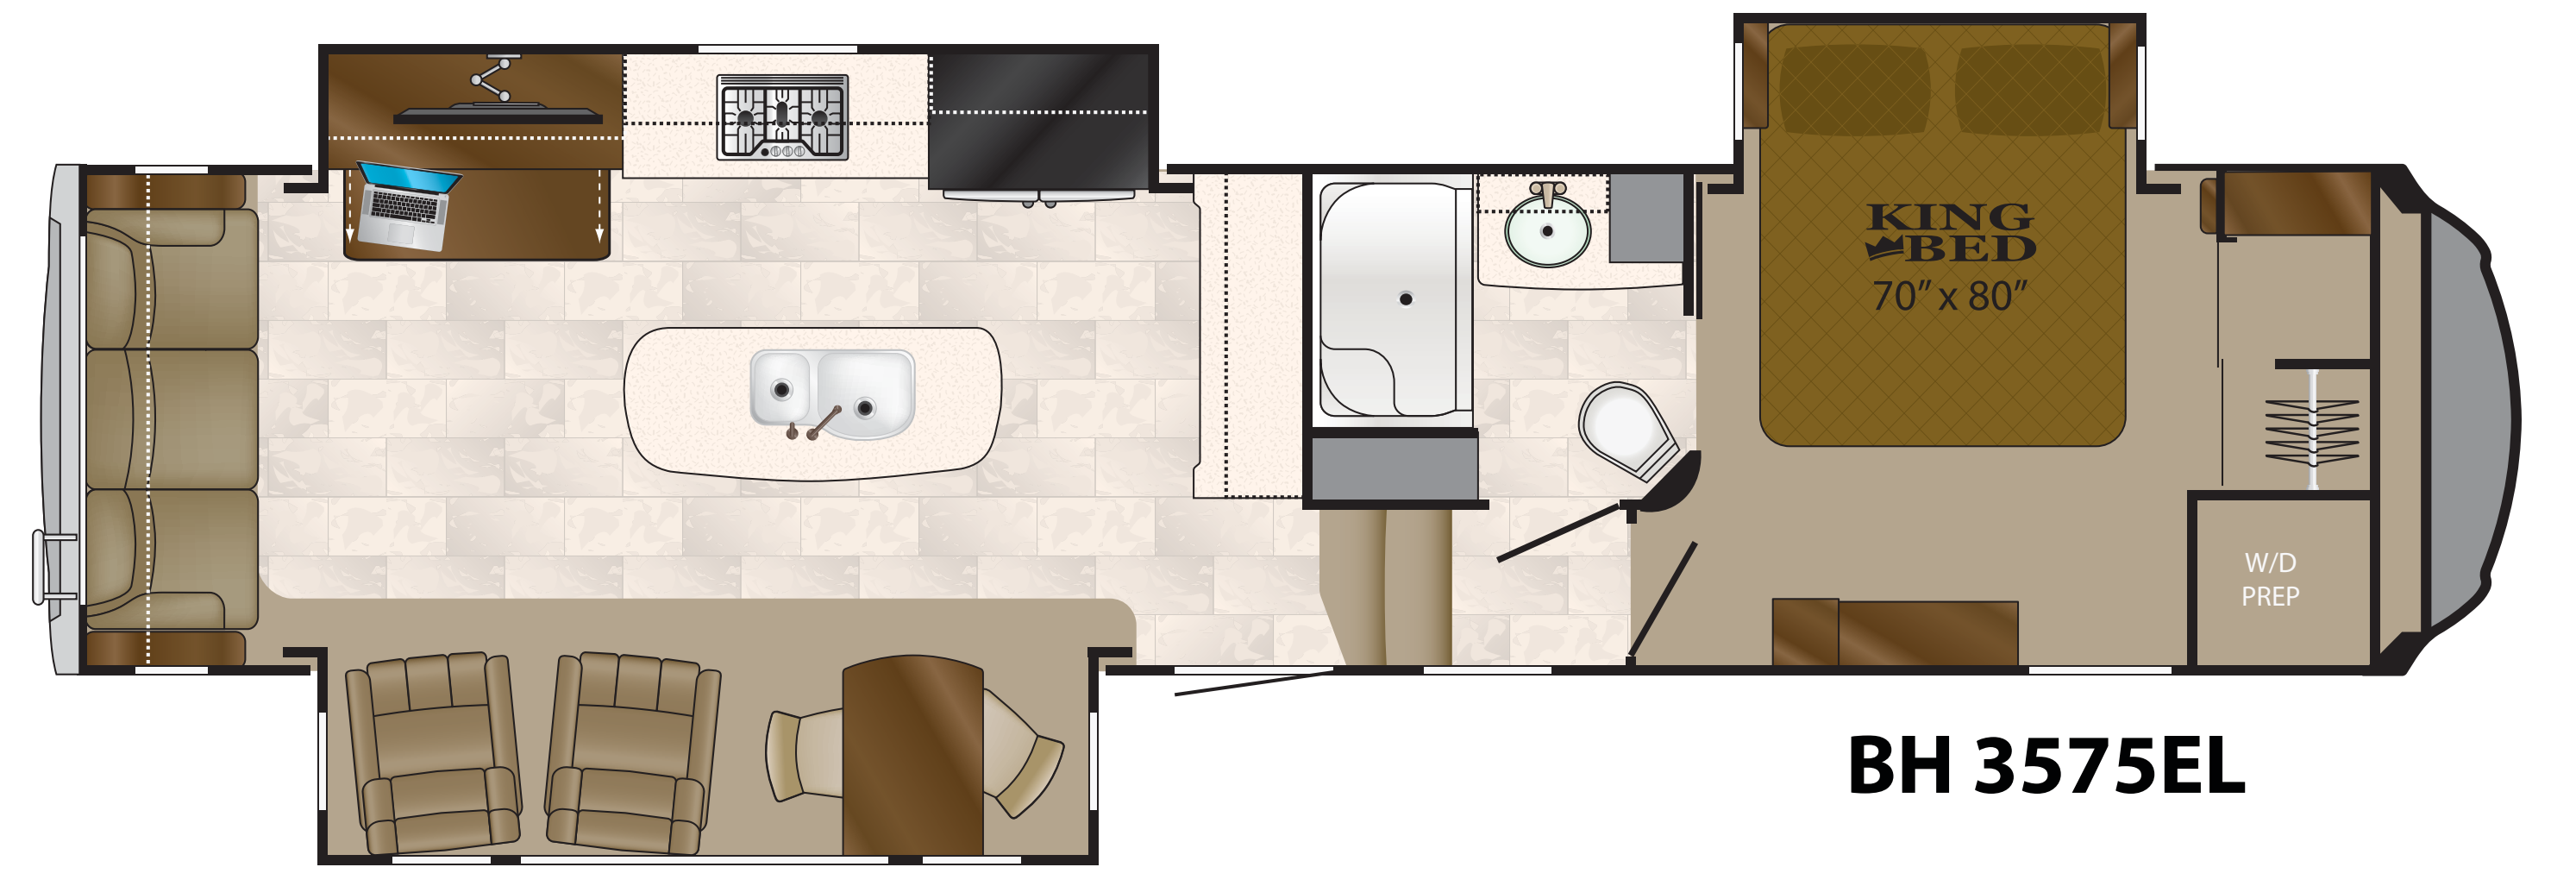

## BIGHORN

BY HEARTLAND

BH 3010RE

BH 3575EL

BH 3160 ELITE

BH 3760EL

BH 3270RS

BH 3870FB

BH 3500SE

BH 3970RD

Bighorn	Length	Height	Dry Weight	GVWR	Hitch Weight
3010RE	34'10"	13'3"	11,840	16,000	2,340
3160EL	35'10"	13'3"	12,015	16,000	2,095
3270RS	35'2"	13'3"	11,965	16,000	2,520
3500SE	38'10"	13'3"	TBD	16,000	TBD
3575EL	39'4"	13'3"	13,050	16,000	2,435
3760EL	40'11"	13'3"	13,240	16,000	2,905
3870FB	43'3"	13'3"	13,355	16,000	3,010
3970RD	43'8"	13'3"	14,300	16,000	2,905