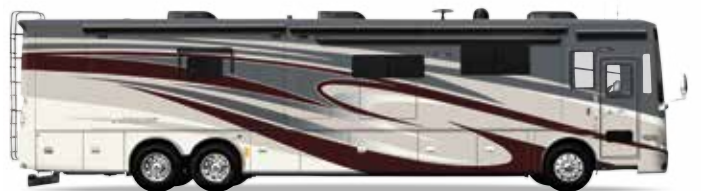

WHITE MAHOGANY