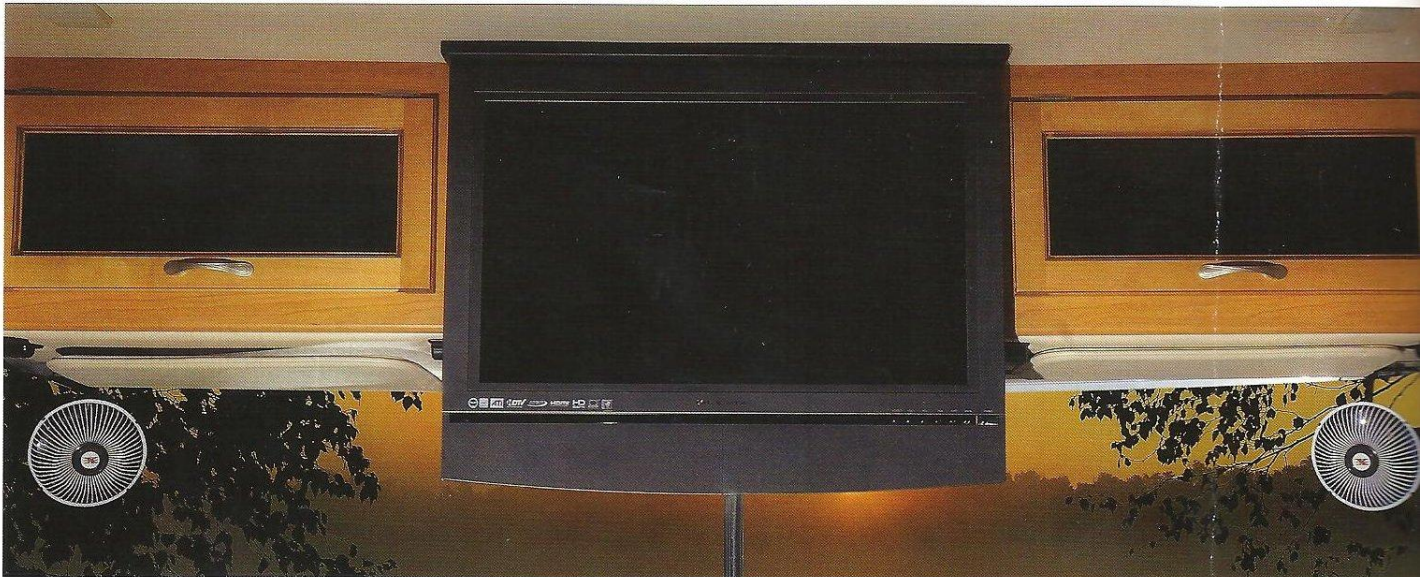

350TS

BUNK HOUSE OPT.

32" LCD HD TV WITH HOME THEATRE (OPTIONAL ON ALL SE Models)

GEORGETOWN SE SPECIFICATIONS

EXTERIOR

- Cable TV/phone jacks
- Dual Exterior Mirrors
- Entrance step- Electric
- Hitch 5000 lb
- Patio light
- Ladder (opt)
- Exterior Paint Package (opt)
- Hydraulic auto leveling jacks
- Stainless steel wheel liners (required opt. models 338, 315)
- 22-1/2" Alcoa wheels (models 340, 350)
- Patio awning
- Picnic Table (338S)
- Rear bedroom window (opt)
- Slide-out room awning (s)
- Thermo Pane Windows (opt)
- TV antenna w/booster
- Mud flaps

STRUCTURAL

- 3" Laminated steel framed floor
- Fiberglass laminated 1-piece roof
- Laminated alum. framed sidewalls, roof (includes all openings)
- Under floor steel truss system

BEDROOM

- 60" x 75" island queen bed
- Nightstands
- Flat screen- 20" color TV (opt) N/A on 338
- Bedspreads, pillow shams (opt)

DRIVER/PASSENGER AREA

- Auxiliary start switch
- Driver/passenger map lights
- Soft-Touch Leatherette driver/passenger seats
- Front wraparound privacy curtain
- I.C.C. flash
- Big button radio- AM/FM CD (std.)
- Radio power selector switch
- Rear vision camera w/monitor and sound (opt.)

- Flush Mount Halogen Ceiling and Accent Lighting
- No carpet stepwell
- Satellite Prep
- 32" LCD HD TV with Home Theater (opt.)
- Video switch box (required opt.)
- Pleated shades-Day/Night (opt.)
- Euro recliner with ottoman (opt.)
- Soft touch leatherette Hide-A-bed Sofa (opt.)