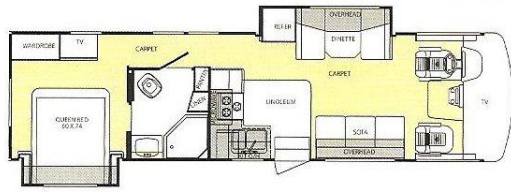

GEORGETOWN SE FLOORPLANS

315DS

338S

340TS

350DS

BUNK HOUSE OPT.

DIMENSIONS & CAPACITIES

	315DS	338S	340TS	350DS	350TS
GCWR	26,000	26,000	26,000	26,000	26,000
GVWR	20,500	20,500	22,000	22,000	22,000
UVW	17,903	17,921	19,361	19,455	19,459
CCC	2,597	2,579	2,639	2,545	2,541
Wheel Base	228"	228"	228"	228"	228"
Fuel Capacity	75	75	75	75	75
Tire Size	19.5	19.5	22.5	22.5	22.5
Interior Height	80"	80"	80"	80"	80"
Interior Width	96"	96"	96"	96"	96"
Overall Height w/ AC	12'3"	12'3"	12'5"	12'5"	12'5"
Overall Length	32'10"	33'1"	34'5"	35'6"	35'6"
Overall Width	100"	100"	100"	100"	100"
Fresh Water (gal)	80	80	80	80	80
Black Water (gal)	41	41	41	41	41
Grey Water (gal)	41	41	41	41	41
LP Tank (lb.)	105	105	105	105	105

350TS

BUNK HOUSE OPT.

32" LCD HD TV WITH HOME THEATRE (OPTIONAL ON ALL SE Models)

GEORGETOWN SE SPECIFICATIONS

EXTERIOR

- Cable TV/phone jacks
- Dual Exterior Mirrors
- Entrance step- Electric
- Hitch 5000 lb
- Patio light
- Ladder (opt)
- Exterior Paint Package (opt)
- Hydraulic auto leveling jacks
- Stainless steel wheel liners (required opt. models 338, 315)
- 22-1/2" Alcoa wheels (models 340, 350)
- Patio awning
- Picnic Table (338S)
- Rear bedroom window (opt)
- Slide-out room awning (s)
- Thermo Pane Windows (opt)
- TV antenna w/booster
- Mud flaps

STRUCTURAL

- 3" Laminated steel framed floor
- Fiberglass laminated 1-piece roof
- Laminated alum. framed sidewalls, roof (includes all openings)
- Under floor steel truss system

BEDROOM

- 60" x 75" island queen bed
- Nightstands
- Flat screen- 20" color TV (opt) N/A on 338
- Bedspreads, pillow shams (opt)