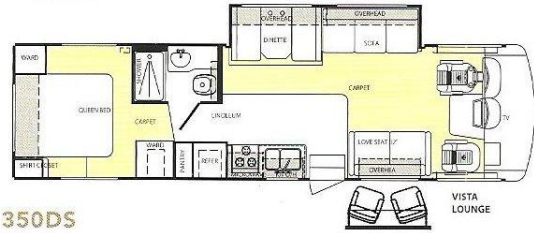

GEORGETOWN SE FLOORPLANS

315DS

338S

340TS

350DS

BUNK HOUSE OPT.

DIMENSIONS & CAPACITIES

	315DS	338S	340TS	350DS	350TS
GCWR	26,000	26,000	26,000	26,000	26,000
GVWR	20,500	20,500	22,000	22,000	22,000
UVW	17,903	17,921	19,361	19,455	19,459
CCC	2,597	2,579	2,639	2,545	2,541
Wheel Base	228"	228"	228"	228"	228"
Fuel Capacity	75	75	75	75	75
Tire Size	19.5	19.5	22.5	22.5	22.5
Interior Height	80"	80"	80"	80"	80"
Interior Width	96"	96"	96"	96"	96"
Overall Height w/ AC	12'3"	12'3"	12'5"	12'5"	12'5"
Overall Length	32'10"	33'1"	34'5"	35'6"	35'6"
Overall Width	100"	100"	100"	100"	100"
Fresh Water (gal)	80	80	80	80	80
Black Water (gal)	41	41	41	41	41
Grey Water (gal)	41	41	41	41	41
LP Tank (lb.)	105	105	105	105	105

350TS

BUNK HOUSE OPT.

32" LCD HD TV WITH HOME THEATRE (OPTIONAL ON ALL SE Models)

GEORGETOWN SE SPECIFICATIONS

EXTERIOR

- Cable TV/phone jacks
- Dual Exterior Mirrors
- Entrance step- Electric
- Hitch 5000 lb
- Patio light
- Ladder (opt)
- Exterior Paint Package (opt)
- Hydraulic auto leveling jacks
- Stainless steel wheel liners (required opt. models 338, 315)
- 22-1/2" Alcoa wheels (models 340, 350)
- Patio awning
- Picnic Table (338S)
- Rear bedroom window (opt)
- Slide-out room awning (s)
- Thermo Pane Windows (opt)
- TV antenna w/booster
- Mud flaps

STRUCTURAL

- 3" Laminated steel framed floor
- Fiberglass laminated 1-piece roof
- Laminated alum. framed sidewalls, roof (includes all openings)
- Under floor steel truss system

BEDROOM

- 60" x 75" island queen bed
- Nightstands
- Flat screen- 20" color TV (opt) N/A on 338
- Bedspreads, pillow shams (opt)